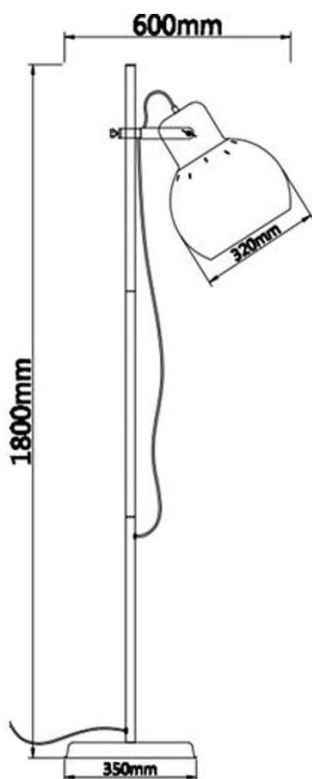

### Size

<b>Fixture Width (cm)</b>	60.0
<b>Fixture Height (cm)</b>	180.0
<b>Base Diameter (cm)</b>	35.0
<b>Cable Length (cm)</b>	200 (50+Foot Switch+150)

Barcode

**GTIN** 9329501055106

Image -dimensions

Last modification

2022-11-08