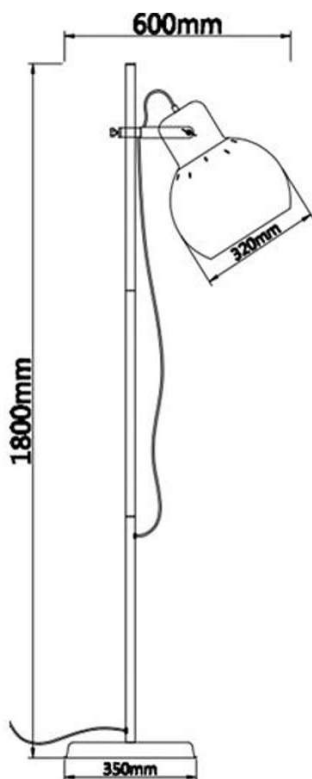

### Size

<b>Fixture Width (cm)</b>	60.0
<b>Fixture Height (cm)</b>	180.0
<b>Base Diameter (cm)</b>	35.0
<b>Cable Length (cm)</b>	200 (50+Foot Switch+150)

## Image -dimensions

Last modification

2022-11-08