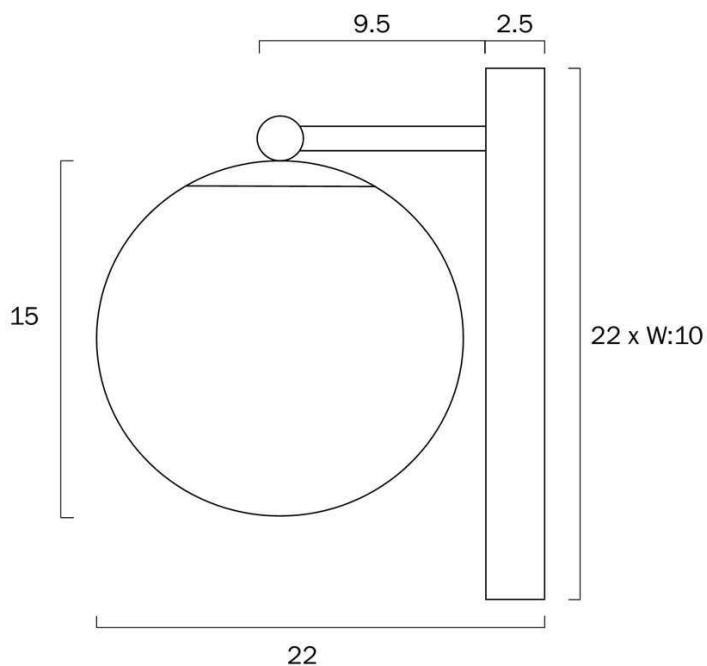

Color Rendering	>80
Electrical Protection	CLASS I - HIGH VOLTAGE, EARTH REQUIRED
IP rating	IP20
Lead and Plug	No
Approvals	RCM
Assembly Required	Yes
Box Contents	Instruction, Basic mounting screws
Installation Required	Yes (by Licensed Electrician only)
Care Instructions	Do not use strong liquid cleaners, Wipe clean with a dry cloth
Replacement Warranty	*3 Years

Barcode

GTIN 9329501060032

Image -dimensions