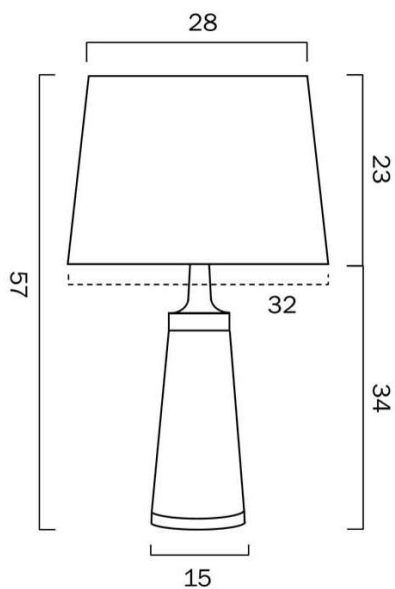

### Size

<b>Fixture Diameter (cm)</b>	32.0
<b>Fixture Height (cm)</b>	57.0
<b>Base Diameter (cm)</b>	15.0
<b>Shade Top (cm)</b>	28.0
<b>Shade Bottom (cm)</b>	32.0
<b>Shade Height (cm)</b>	23.0
<b>Cable Length (cm)</b>	180 (30+Inline Switch+150)

## Image -dimensions

Last modification 2022-11-03

## Image -dimensions