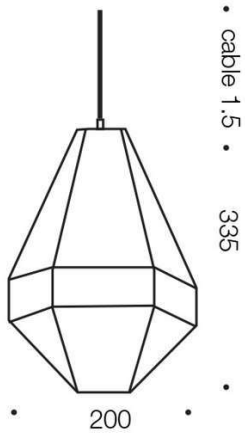

Barcode

GTIN 9329501052426

Image -dimensions