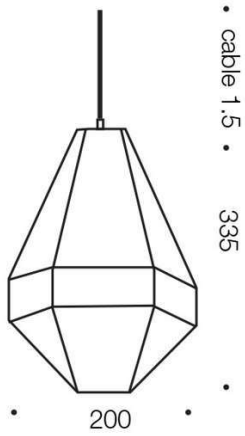

Barcode

GTIN 9329501052419

Image -dimensions