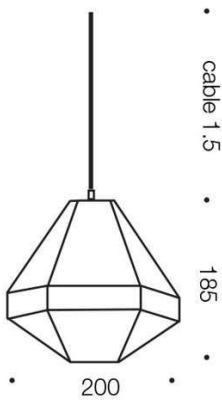

Barcode

GTIN 9329501052402

Image -dimensions