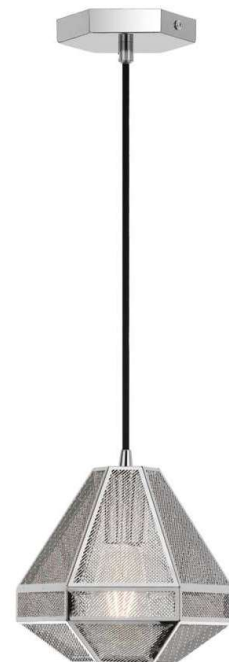

Barcode

GTIN 9329501052389

Image -dimensions