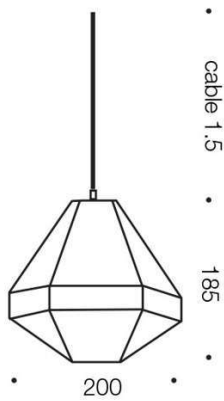

Barcode

GTIN 9329501052389

Image -dimensions