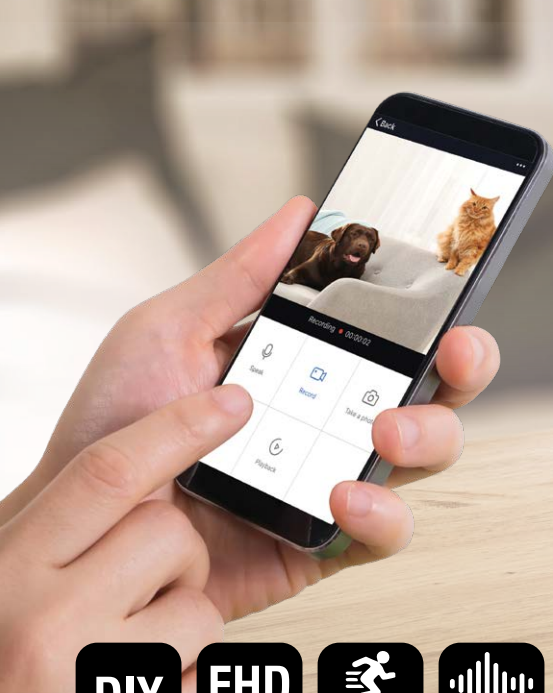

SMART WiFi SPIN PAN & TILT CAMERA

Motion tracking indoor camera

WiFi
NO HUB REQUIRED

Works with
IFTTT

A great reinforcement to your home or office, the Spin WiFi Pan & Tilt Indoor Camera offers Full HD resolution for detailed video recording and a compact design for uncompromised installation flexibility.

Full high definition resolution 1080P (FHD) camera 2.0 megapixel camera, including night vision infra-red detection.

Remotely operate the camera up, down, left and right with 355° horizontal and 45° vertical view.

3 levels of motion detection low, medium and high to customise the sensitivity. Sends a notification to your phone/tablet.

Sound detection to activate camera giving you an extra level of security.

Two-Way audio. Allows you to speak and listen through the BrilliantSmart app no matter of your location provided you have an internet connection.

APPLICATIONS

- Smart security for every home
- Use as a baby monitor, nanny-cam or keep an eye on your pets.
- Create in app automation and schedules.

SMART WiFi SPIN PAN & TILT CAMERA

TECHNICAL SPECIFICATIONS