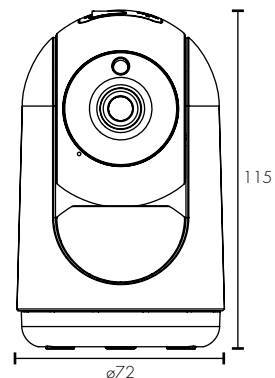

Camera type:	Full High Definition, 2-megapixel
Video resolution:	1080P (1980 x 1080 pixels), 25fps
Audio:	Two-way audio
Field of view:	140 degree wide viewing angle
Pan & Tilt:	355 degree pan rotation, 45 degree tilt
Motion detection:	3-Level PIR motion sensing (Low/Medium/High)
PIR distance:	Up to 4m
Sound detection:	Push notification to device
Night vision:	6 x infrared LED's
Night vision distance:	Up to 5 metres
Ingress protection:	IP20 rated (Indoor only)
Memory:	Micro SD Class 10 (128GB max, not included), rolling
Power source:	1 x USB to micro-USB cable and 220-240V adapter
Supported power:	220-240V 50Hz DC5.0V / 1500mA
LED Indicator:	Blue (network connected and online)
Operating temperature:	5°C to 35°C
Warranty:	1 year replacement
WiFi Info:	Works with 2.4GHz WiFi frequency only IEEE802.11b/g/n, 2.4GHz Mac Encryption; WEP/WAPI/TKIP/AES
Device Requirements:	iOS 8.0 or higher, Android 4.1 or higher

INSTALLATION

Do-it-Yourself installation

	MODEL	COLOUR	DESCRIPTION	BOX SIZE	GROSS WEIGHT	BOX QTY	BARCODE/TUN
RETAIL BOX	21881/05	White	Smart WiFi Spin Camera	W90 x H160 x D90 mm	0.27 kg	1 pc	 9 312641 218814 >
INNER CTN	21881/05	White	Smart WiFi Spin Camera	W335 x H280 x D230 mm	0.65 kg	5 pc	 19312641218811
OUTER CTN	21881/05	White	Smart WiFi Spin Camera	W335 x H280 x D230 mm	3.50 kg	10 pc	 29312641218818