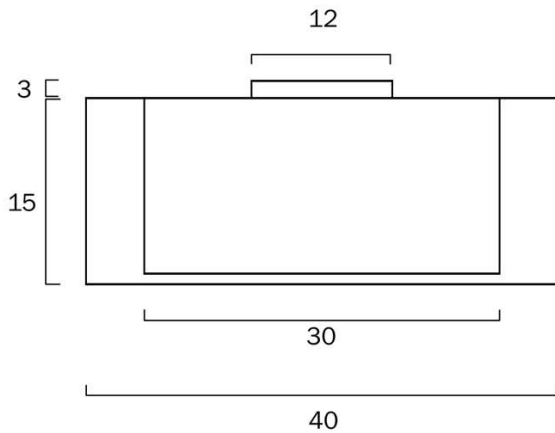

Dimmable	Globe Dependant
IP rating	IP20
Lead and Plug	No
Approvals	RCM
Assembly Required	No
Box Contents	Instruction
Care Instructions	Do not use strong liquid cleaners,Wipe clean with a dry cloth
Replacement Warranty	*3 Years

Barcode

GTIN 9329501052143

Image -dimensions