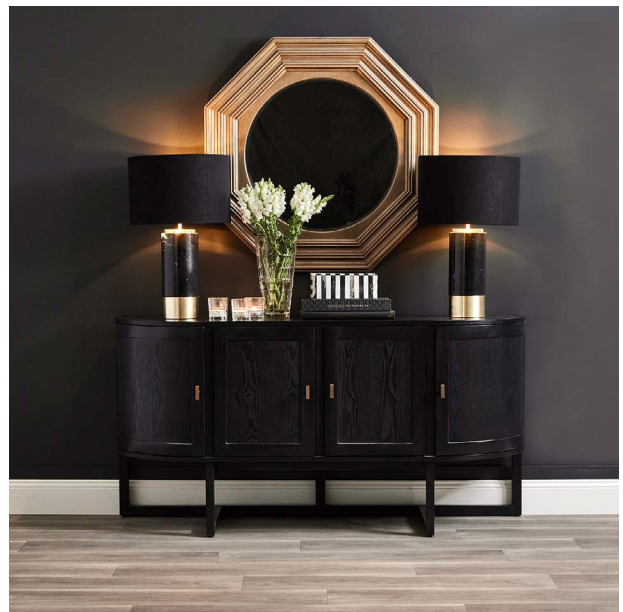

## PAOLA MARBLE TABLE LAMP - BLACK W BLACK SHADE

B11651

Divine solid black marble body sitting proudly on a brushed gold base. Complete with a black linen shade lined with reflective gold pvc. Note that this item contains natural stone. Therefore colours \ finishes may vary and no two items are identical.

### *Specifications*

Some Assembly Required | 11.00 kg

Base: 14.5cm Dia x 38cm H

Shade: 38cm Dia x 25cm H

1 x B22 - Bayonet Cap - max 40w

Smart Bulb Compatible  
(bulb/s not included)

1 Year Statutory Warranty

## PAOLA MARBLE TABLE LAMP - BLACK W WHITE SHADE

B12272

Divine black marble table lamp sitting proudly on a gold base with white linen shade with gold reflective pvc lining. Note that this item contains natural stone. Therefore colours \ finishes may vary and no two items are identical