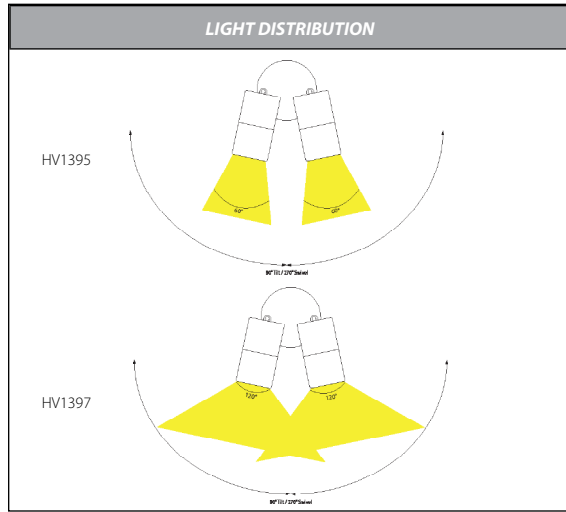

Tivah Antique Brass Double Adjustable Wall Light

PRODUCT SPECIFICATIONS	
Name	Tivah
Material	Solid Brass
Colour	Antique Brass
IP Rating	IP65
Lamp Base	GU10 or MR16
CRI	> 80
Wiring	Parallel
Dimmable	No - not with supplied globes
Warranty	3 Years Replacement

COLOUR TEMP	IP RATING	APPROVALS
 3000K 4000K 5500K		

OPTIONAL DIMMABLE GU10 GLOBES (sold separately)	RECOMMENDED DIMMER FOR GU10 DIMMABLE GLOBES
HV9555 Models HV9506D	HV9625

PART NUMBER	COLOUR TEMP	LUMENS	INPUT VOLTAGE	BEAM ANGLE	INCLUDED LED
HV1395T	3000K 4000K 5500K	2x 240-560lm 2x 255-595lm 2x 270-640lm	240v AC	60°	 9in1 TRI Colour 2x 3/5/7w GU10 LED
HV1397GU10T	3000K 4000K 5500K	2x 270lm 2x 285lm 2x 300lm	240v AC	120°	 TRI Colour 2x 5w GU10 LED
HV1397MR16T	3000K 4000K 5500K	2x 270lm 2x 285lm 2x 300lm	12v DC	120°	 TRI Colour 2x 5w MR16 LED (Must be used with a 12v DC LED Driver)

For More Information Contact Havit Lighting

143 Beauchamp Road
Matraville NSW 2036
Australia

Tel: 02 9381 83000
Fax: 02 9666 888
Email: sales@havit.com.au
Web: www.havit.com.au

Warranty Terms & Conditions

Additional Information