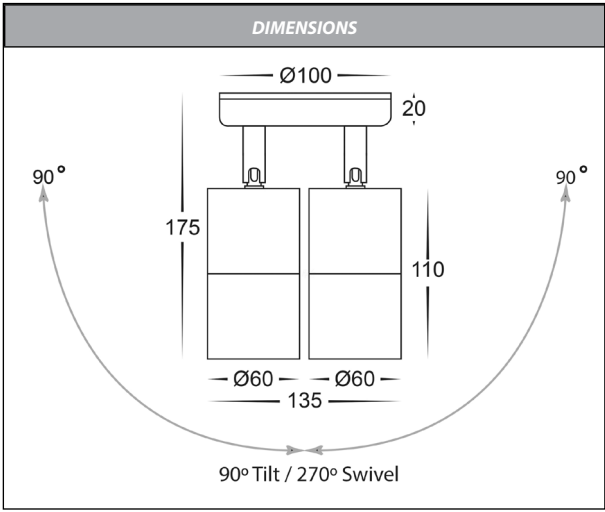

PART NUMBER	COLOUR TEMP	LUMENS	INPUT VOLTAGE	BEAM ANGLE	INCLUDED LED
HV1325T	3000K 4000K 5500K	2x 240-560lm 2x 255-595lm 2x 270-640lm	240v AC	60°	 9in1 TRI Colour 2x 3/5/7w GU10 LED
HV1327GU10T	3000K 4000K 5500K	2x 270lm 2x 285lm 2x 300lm	240v AC	120°	 TRI Colour 2x 5w GU10 LED
HV1327MR16T	3000K 4000K 5500K	2x 270lm 2x 285lm 2x 300lm	12v DC	120°	 TRI Colour 2x 5w MR16 LED (Must be used with a 12v DC LED Driver)

For More Information Contact Havit Lighting

143 Beauchamp Road
Matraville NSW 2036
Australia

Tel: 02 9381 83000
Fax: 02 9666 888
Email: sales@havit.com.au
Web: www.havit.com.au

Warranty Terms & Conditions

Additional Information