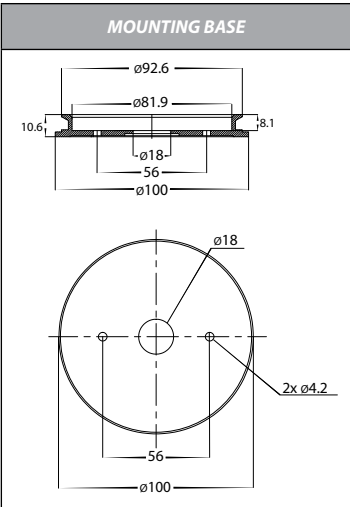

PART NUMBER	COLOUR TEMP	LUMENS	INPUT VOLTAGE	BEAM ANGLE	INCLUDED LED
HV1305T	3000K 4000K 5500K	2x 240-560lm 2x 255-595lm 2x 270-640lm	240v AC	60°	 9in1 TRI Colour 2x 3/5/7w GU10 LED
HV1307GU10T	3000K 4000K 5500K	2x 270lm 2x 285lm 2x 300lm	240v AC	120°	 TRI Colour 2x 5w GU10 LED
HV1307MR16T	3000K 4000K 5500K	2x 270lm 2x 285lm 2x 300lm	12v DC	120°	 TRI Colour 2x 5w MR16 LED (Must be used with a 12v DC LED Driver)

For More Information Contact Havit Lighting

143 Beauchamp Road
Matraville NSW 2036
Australia

Tel: 02 9381 83000
Fax: 02 9666 888
Email: sales@havit.com.au
Web: www.havit.com.au

Warranty Terms & Conditions

Additional Information