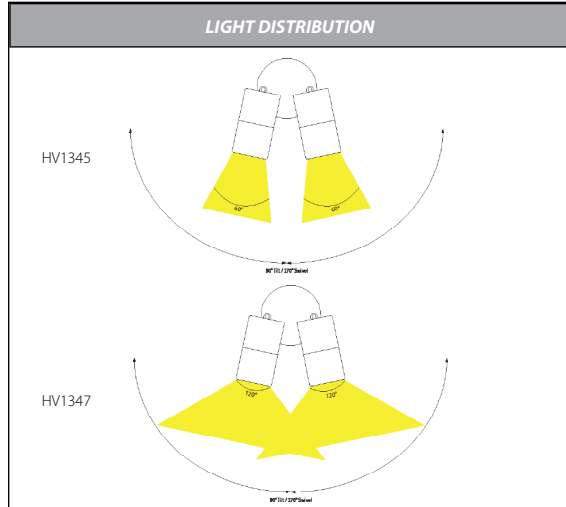

PART NUMBER	COLOUR TEMP	LUMENS	INPUT VOLTAGE	BEAM ANGLE	INCLUDED LED
HV1345T	3000K 4000K 5500K	2x 240-560lm 2x 255-595lm 2x 270-640lm	240v AC	60°	 9in1 TRI Colour 2x 3/5/7w GU10 LED
HV1347GU10T	3000K 4000K 5500K	2x 270lm 2x 285lm 2x 300lm	240v AC	120°	 TRI Colour 2x 5w GU10 LED
HV1347MR16T	3000K 4000K 5500K	2x 270lm 2x 285lm 2x 300lm	12v DC	120°	 TRI Colour 2x 5w MR16 LED (Must be used with a 12v DC LED Driver)

For More Information Contact Havit Lighting

143 Beauchamp Road
Matraville NSW 2036
Australia

Tel: 02 9381 83000
Fax: 02 9666 888
Email: sales@havit.com.au
Web: www.havit.com.au

Warranty Terms & Conditions

Additional Information