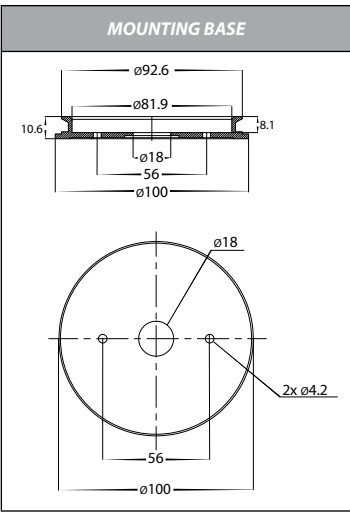

Tivah Antique Brass Double Adjustable Wall Light

PRODUCT SPECIFICATIONS	
Name	Tivah
Material	Solid Brass
Colour	Antique Brass
IP Rating	IP65
Lamp Base	GU10 or MR16
CRI	> 80
Wiring	Parallel
Dimmable	No - not with supplied globes
Warranty	3 Years Replacement

COLOUR TEMP	IP RATING	APPROVALS
 3000K 4000K 5500K		

OPTIONAL DIMMABLE GU10 GLOBES (sold separately)	RECOMMENDED DIMMER FOR GU10 DIMMABLE GLOBES
HV9555 Models HV9506D	HV9625

PART NUMBER	COLOUR TEMP	LUMENS	INPUT VOLTAGE	BEAM ANGLE	INCLUDED LED
HV1395T	3000K 4000K 5500K	2x 240-560lm 2x 255-595lm 2x 270-640lm	240v AC	60°	 9in1 TRI Colour 2x 3/5/7w GU10 LED
HV1397GU10T	3000K 4000K 5500K	2x 270lm 2x 285lm 2x 300lm	240v AC	120°	 TRI Colour 2x 5w GU10 LED
HV1397MR16T	3000K 4000K 5500K	2x 270lm 2x 285lm 2x 300lm	12v DC	120°	 TRI Colour 2x 5w MR16 LED (Must be used with a 12v DC LED Driver)

For More Information Contact Havit Lighting

143 Beauchamp Road
Matraville NSW 2036
Australia

Tel: 02 9381 83000
Fax: 02 9666 888
Email: sales@havit.com.au
Web: www.havit.com.au

Warranty Terms & Conditions

Additional Information