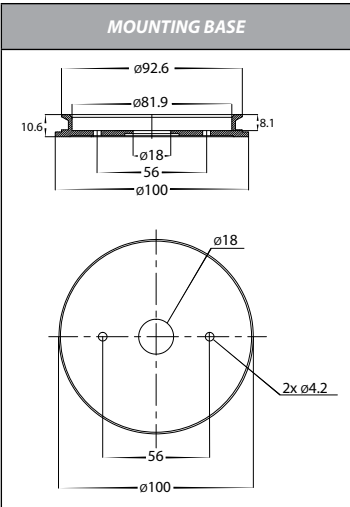

PART NUMBER	COLOUR TEMP	LUMENS	INPUT VOLTAGE	BEAM ANGLE	INCLUDED LED
HV1335T	3000K 4000K 5500K	2x 240-560lm 2x 255-595lm 2x 270-640lm	240v AC	60°	 9in1 TRI Colour 2x 3/5/7w GU10 LED
HV1337GU10T	3000K 4000K 5500K	2x 270lm 2x 285lm 2x 300lm	240v AC	120°	 TRI Colour 2x 5w GU10 LED
HV1337MR16T	3000K 4000K 5500K	2x 270lm 2x 285lm 2x 300lm	12v DC	120°	 TRI Colour 2x 5w MR16 LED (Must be used with a 12v DC LED Driver)

For More Information Contact Havit Lighting

143 Beauchamp Road
Matraville NSW 2036
Australia
Tel: 02 9381 83000
Fax: 02 9666 888
Email: sales@havit.com.au
Web: www.havit.com.au

Warranty Terms & Conditions

Additional Information