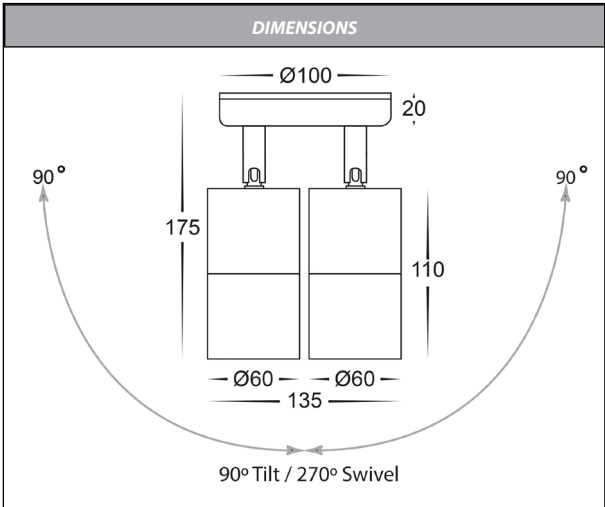

PART NUMBER	COLOUR TEMP	LUMENS	INPUT VOLTAGE	BEAM ANGLE	INCLUDED LED
HV1375T	3000K 4000K 5500K	2x 240-560lm 2x 255-595lm 2x 270-640lm	240v AC	60°	 9in1 TRI Colour 2x 3/5/7w GU10 LED
HV1377GU10T	3000K 4000K 5500K	2x 270lm 2x 285lm 2x 300lm	240v AC	120°	 TRI Colour 2x 5w GU10 LED
HV1377MR16T	3000K 4000K 5500K	2x 270lm 2x 285lm 2x 300lm	12v DC	120°	 TRI Colour 2x 5w MR16 LED (Must be used with a 12v DC LED Driver)

For More Information Contact Havit Lighting

143 Beauchamp Road
Matraville NSW 2036
Australia

Tel: 02 9381 83000
Fax: 02 9666 888
Email: sales@havit.com.au
Web: www.havit.com.au

Warranty Terms & Conditions

Additional Information