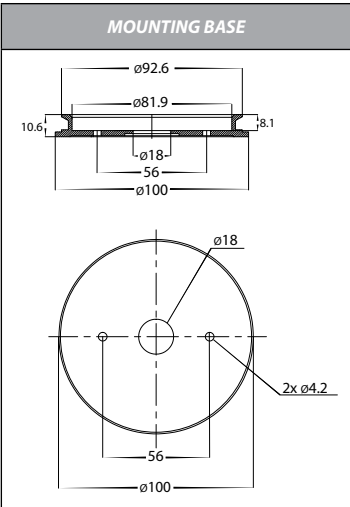

PART NUMBER	COLOUR TEMP	LUMENS	INPUT VOLTAGE	BEAM ANGLE	INCLUDED LED
HV1345T	3000K 4000K 5500K	2x 240-560lm 2x 255-595lm 2x 270-640lm	240v AC	60°	 9in1 TRI Colour 2x 3/5/7w GU10 LED
HV1347GU10T	3000K 4000K 5500K	2x 270lm 2x 285lm 2x 300lm	240v AC	120°	 TRI Colour 2x 5w GU10 LED
HV1347MR16T	3000K 4000K 5500K	2x 270lm 2x 285lm 2x 300lm	12v DC	120°	 TRI Colour 2x 5w MR16 LED (Must be used with a 12v DC LED Driver)

For More Information Contact Havit Lighting

143 Beauchamp Road
Matraville NSW 2036
Australia

Tel: 02 9381 83000
Fax: 02 9666 888
Email: sales@havit.com.au
Web: www.havit.com.au

Warranty Terms & Conditions

Additional Information