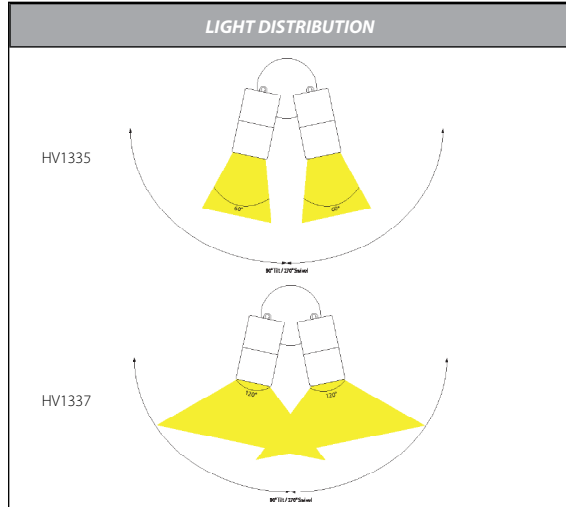

PART NUMBER	COLOUR TEMP	LUMENS	INPUT VOLTAGE	BEAM ANGLE	INCLUDED LED
HV1335T	3000K 4000K 5500K	2x 240-560lm 2x 255-595lm 2x 270-640lm	240v AC	60°	 9in1 TRI Colour 2x 3/5/7w GU10 LED
HV1337GU10T	3000K 4000K 5500K	2x 270lm 2x 285lm 2x 300lm	240v AC	120°	 TRI Colour 2x 5w GU10 LED
HV1337MR16T	3000K 4000K 5500K	2x 270lm 2x 285lm 2x 300lm	12v DC	120°	 TRI Colour 2x 5w MR16 LED (Must be used with a 12v DC LED Driver)

For More Information Contact Havit Lighting

143 Beauchamp Road
Matraville NSW 2036
Australia
Tel: 02 9381 83000
Fax: 02 9666 888
Email: sales@havit.com.au
Web: www.havit.com.au

Warranty Terms & Conditions

Additional Information