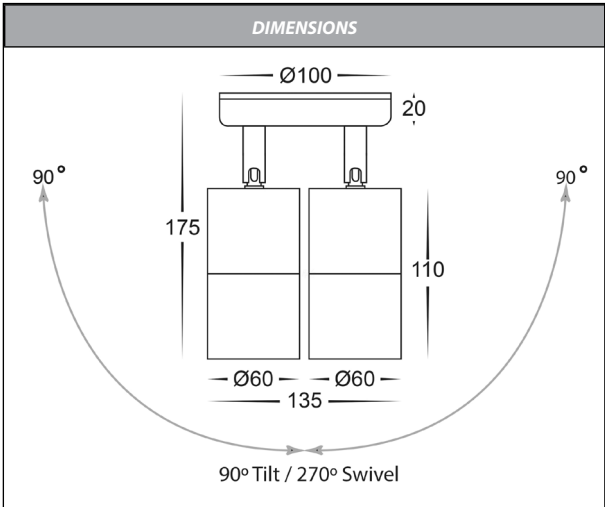

PART NUMBER	COLOUR TEMP	LUMENS	INPUT VOLTAGE	BEAM ANGLE	INCLUDED LED
HV1345T	3000K 4000K 5500K	2x 240-560lm 2x 255-595lm 2x 270-640lm	240v AC	60°	 9in1 TRI Colour 2x 3/5/7w GU10 LED
HV1347GU10T	3000K 4000K 5500K	2x 270lm 2x 285lm 2x 300lm	240v AC	120°	 TRI Colour 2x 5w GU10 LED
HV1347MR16T	3000K 4000K 5500K	2x 270lm 2x 285lm 2x 300lm	12v DC	120°	 TRI Colour 2x 5w MR16 LED (Must be used with a 12v DC LED Driver)

For More Information Contact Havit Lighting

143 Beauchamp Road
Matraville NSW 2036
Australia

Tel: 02 9381 83000
Fax: 02 9666 888
Email: sales@havit.com.au
Web: www.havit.com.au

Warranty Terms & Conditions

Additional Information