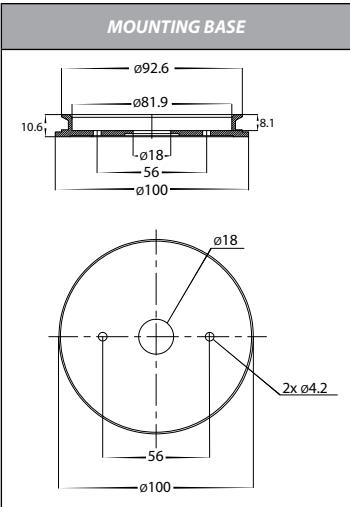

PART NUMBER	COLOUR TEMP	LUMENS	INPUT VOLTAGE	BEAM ANGLE	INCLUDED LED
HV1385T	3000K 4000K 5500K	2x 240-560lm 2x 255-595lm 2x 270-640lm	240v AC	60°	 9in1 TRI Colour 2x 3/5/7w GU10 LED
HV1387GU10T	3000K 4000K 5500K	2x 270lm 2x 285lm 2x 300lm	240v AC	120°	 TRI Colour 2x 5w GU10 LED
HV1387MR16T	3000K 4000K 5500K	2x 270lm 2x 285lm 2x 300lm	12v DC	120°	 TRI Colour 2x 5w MR16 LED (Must be used with a 12v DC LED Driver)

For More Information Contact Havit Lighting

143 Beauchamp Road
Matraville NSW 2036
Australia

Tel: 02 9381 83000
Fax: 02 9666 888
Email: sales@havit.com.au
Web: www.havit.com.au

Warranty Terms & Conditions

Additional Information