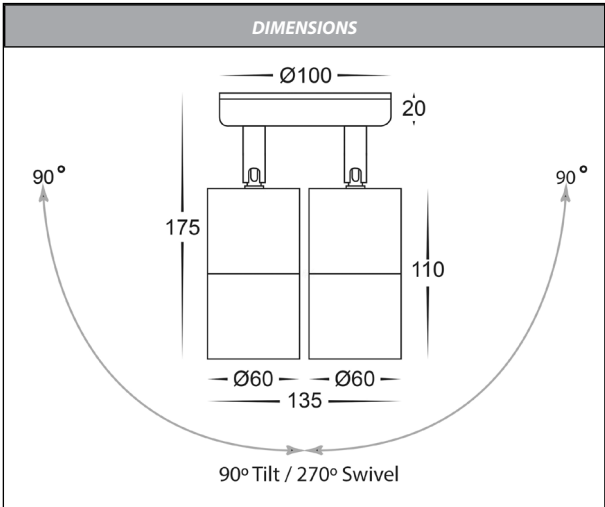

PART NUMBER	COLOUR TEMP	LUMENS	INPUT VOLTAGE	BEAM ANGLE	INCLUDED LED
HV1385T	3000K 4000K 5500K	2x 240-560lm 2x 255-595lm 2x 270-640lm	240v AC	60°	 9in1 TRI Colour 2x 3/5/7w GU10 LED
HV1387GU10T	3000K 4000K 5500K	2x 270lm 2x 285lm 2x 300lm	240v AC	120°	 TRI Colour 2x 5w GU10 LED
HV1387MR16T	3000K 4000K 5500K	2x 270lm 2x 285lm 2x 300lm	12v DC	120°	 TRI Colour 2x 5w MR16 LED (Must be used with a 12v DC LED Driver)

For More Information Contact Havit Lighting

143 Beauchamp Road
Matraville NSW 2036
Australia

Tel: 02 9381 83000
Fax: 02 9666 888
Email: sales@havit.com.au
Web: www.havit.com.au

Warranty Terms & Conditions

Additional Information