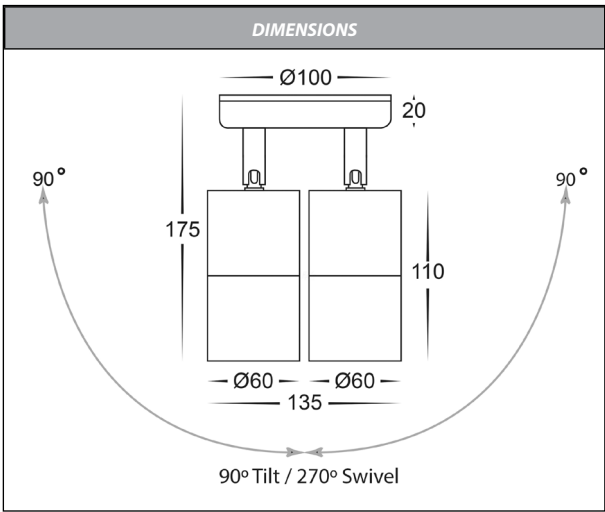

Tivah Antique Brass Double Adjustable Wall Light

PRODUCT SPECIFICATIONS	
Name	Tivah
Material	Solid Brass
Colour	Antique Brass
IP Rating	IP65
Lamp Base	GU10 or MR16
CRI	> 80
Wiring	Parallel
Dimmable	No - not with supplied globes
Warranty	3 Years Replacement

COLOUR TEMP	IP RATING	APPROVALS
 3000K 4000K 5500K		

OPTIONAL DIMMABLE GU10 GLOBES (sold separately)	RECOMMENDED DIMMER FOR GU10 DIMMABLE GLOBES
HV9555 Models HV9506D	HV9625

PART NUMBER	COLOUR TEMP	LUMENS	INPUT VOLTAGE	BEAM ANGLE	INCLUDED LED
HV1395T	3000K 4000K 5500K	2x 240-560lm 2x 255-595lm 2x 270-640lm	240v AC	60°	 9in1 TRI Colour 2x 3/5/7w GU10 LED
HV1397GU10T	3000K 4000K 5500K	2x 270lm 2x 285lm 2x 300lm	240v AC	120°	 TRI Colour 2x 5w GU10 LED
HV1397MR16T	3000K 4000K 5500K	2x 270lm 2x 285lm 2x 300lm	12v DC	120°	 TRI Colour 2x 5w MR16 LED (Must be used with a 12v DC LED Driver)

For More Information Contact Havit Lighting

143 Beauchamp Road
Matraville NSW 2036
Australia

Tel: 02 9381 83000
Fax: 02 9666 888
Email: sales@havit.com.au
Web: www.havit.com.au

Warranty Terms & Conditions

Additional Information