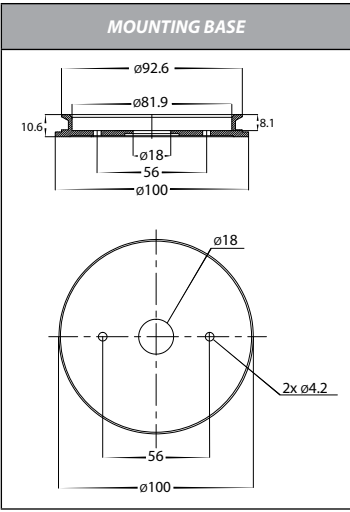

PART NUMBER	COLOUR TEMP	LUMENS	INPUT VOLTAGE	BEAM ANGLE	INCLUDED LED
HV1325T	3000K 4000K 5500K	2x 240-560lm 2x 255-595lm 2x 270-640lm	240v AC	60°	 9in1 TRI Colour 2x 3/5/7w GU10 LED
HV1327GU10T	3000K 4000K 5500K	2x 270lm 2x 285lm 2x 300lm	240v AC	120°	 TRI Colour 2x 5w GU10 LED
HV1327MR16T	3000K 4000K 5500K	2x 270lm 2x 285lm 2x 300lm	12v DC	120°	 TRI Colour 2x 5w MR16 LED (Must be used with a 12v DC LED Driver)

For More Information Contact Havit Lighting

143 Beauchamp Road
Matraville NSW 2036
Australia

Tel: 02 9381 83000
Fax: 02 9666 888
Email: sales@havit.com.au
Web: www.havit.com.au

Warranty Terms & Conditions

Additional Information