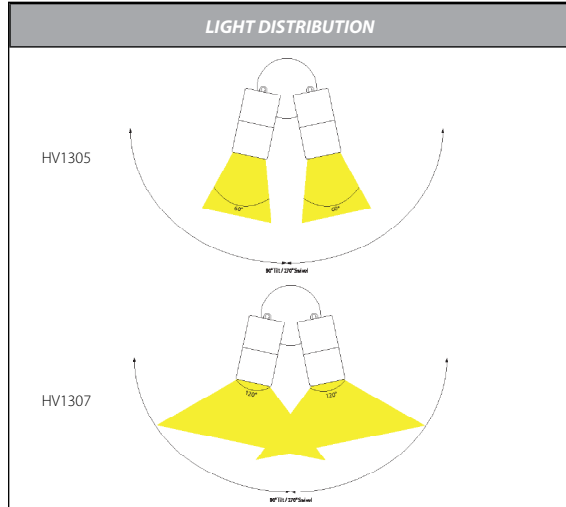

PART NUMBER	COLOUR TEMP	LUMENS	INPUT VOLTAGE	BEAM ANGLE	INCLUDED LED
HV1305T	3000K 4000K 5500K	2x 240-560lm 2x 255-595lm 2x 270-640lm	240v AC	60°	 9in1 TRI Colour 2x 3/5/7w GU10 LED
HV1307GU10T	3000K 4000K 5500K	2x 270lm 2x 285lm 2x 300lm	240v AC	120°	 TRI Colour 2x 5w GU10 LED
HV1307MR16T	3000K 4000K 5500K	2x 270lm 2x 285lm 2x 300lm	12v DC	120°	 TRI Colour 2x 5w MR16 LED (Must be used with a 12v DC LED Driver)

For More Information Contact Havit Lighting

143 Beauchamp Road
Matraville NSW 2036
Australia

Tel: 02 9381 83000
Fax: 02 9666 888
Email: sales@havit.com.au
Web: www.havit.com.au

Warranty Terms & Conditions

Additional Information