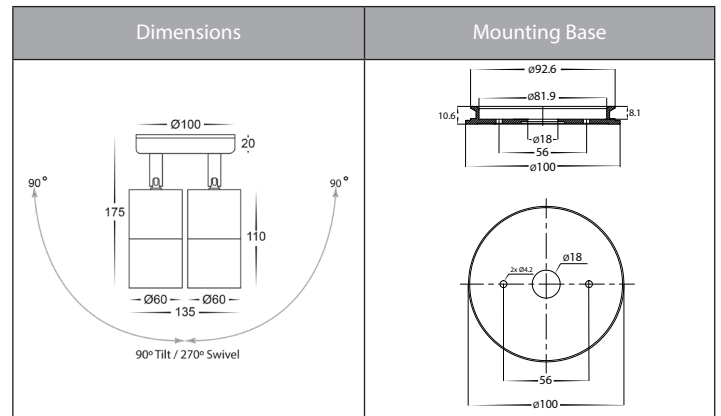

Optional Havit Compatible Accessories

Image	Part Number	Colour Temp	Input Voltage	Beam Angle	Included LED
	HV9506D	3000k 4000k 5500k	240v AC	60°	TRI Colour 3/5/7w GU10 LED
	12v DC LED Drivers	See Catalogue or Website for full range of 12v DC LED Drivers