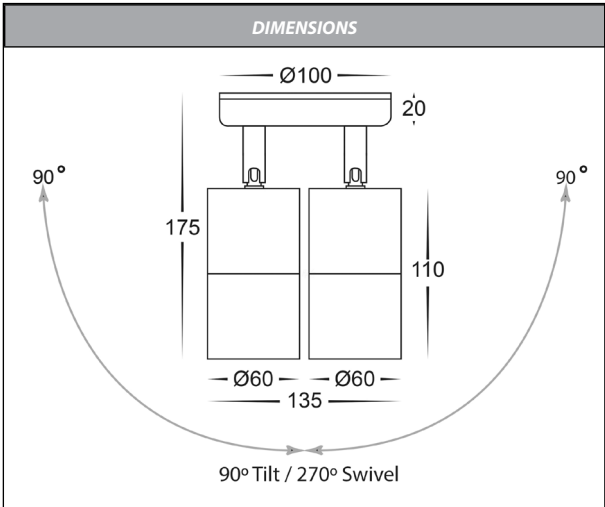

PART NUMBER	COLOUR TEMP	LUMENS	INPUT VOLTAGE	BEAM ANGLE	INCLUDED LED
HV1335T	3000K 4000K 5500K	2x 240-560lm 2x 255-595lm 2x 270-640lm	240v AC	60°	 9in1 TRI Colour 2x 3/5/7w GU10 LED
HV1337GU10T	3000K 4000K 5500K	2x 270lm 2x 285lm 2x 300lm	240v AC	120°	 TRI Colour 2x 5w GU10 LED
HV1337MR16T	3000K 4000K 5500K	2x 270lm 2x 285lm 2x 300lm	12v DC	120°	 TRI Colour 2x 5w MR16 LED (Must be used with a 12v DC LED Driver)

For More Information Contact Havit Lighting

143 Beauchamp Road
Matraville NSW 2036
Australia
Tel: 02 9381 83000
Fax: 02 9666 888
Email: sales@havit.com.au
Web: www.havit.com.au

Warranty Terms & Conditions

Additional Information