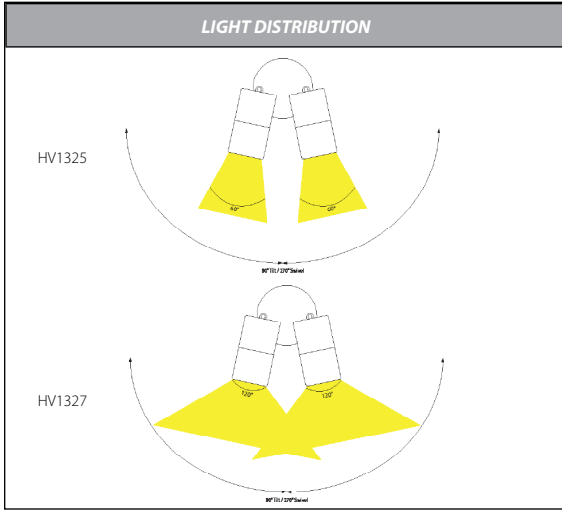

PART NUMBER	COLOUR TEMP	LUMENS	INPUT VOLTAGE	BEAM ANGLE	INCLUDED LED
HV1325T	3000K 4000K 5500K	2x 240-560lm 2x 255-595lm 2x 270-640lm	240v AC	60°	 9in1 TRI Colour 2x 3/5/7w GU10 LED
HV1327GU10T	3000K 4000K 5500K	2x 270lm 2x 285lm 2x 300lm	240v AC	120°	 TRI Colour 2x 5w GU10 LED
HV1327MR16T	3000K 4000K 5500K	2x 270lm 2x 285lm 2x 300lm	12v DC	120°	 TRI Colour 2x 5w MR16 LED (Must be used with a 12v DC LED Driver)

For More Information Contact Havit Lighting

143 Beauchamp Road
Matraville NSW 2036
Australia

Tel: 02 9381 83000
Fax: 02 9666 888
Email: sales@havit.com.au
Web: www.havit.com.au

Warranty Terms & Conditions

Additional Information