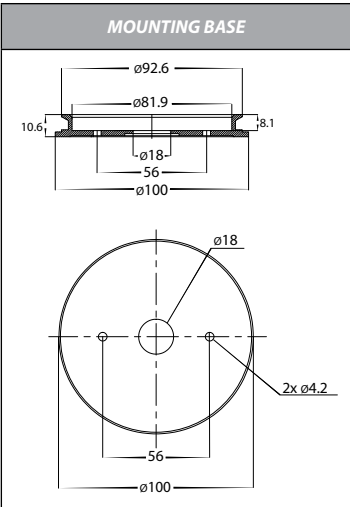

PART NUMBER	COLOUR TEMP	LUMENS	INPUT VOLTAGE	BEAM ANGLE	INCLUDED LED
HV1375T	3000K 4000K 5500K	2x 240-560lm 2x 255-595lm 2x 270-640lm	240v AC	60°	 9in1 TRI Colour 2x 3/5/7w GU10 LED
HV1377GU10T	3000K 4000K 5500K	2x 270lm 2x 285lm 2x 300lm	240v AC	120°	 TRI Colour 2x 5w GU10 LED
HV1377MR16T	3000K 4000K 5500K	2x 270lm 2x 285lm 2x 300lm	12v DC	120°	 TRI Colour 2x 5w MR16 LED (Must be used with a 12v DC LED Driver)

For More Information Contact Havit Lighting

143 Beauchamp Road
Matraville NSW 2036
Australia

Tel: 02 9381 83000
Fax: 02 9666 888
Email: sales@havit.com.au
Web: www.havit.com.au

Warranty Terms & Conditions

Additional Information