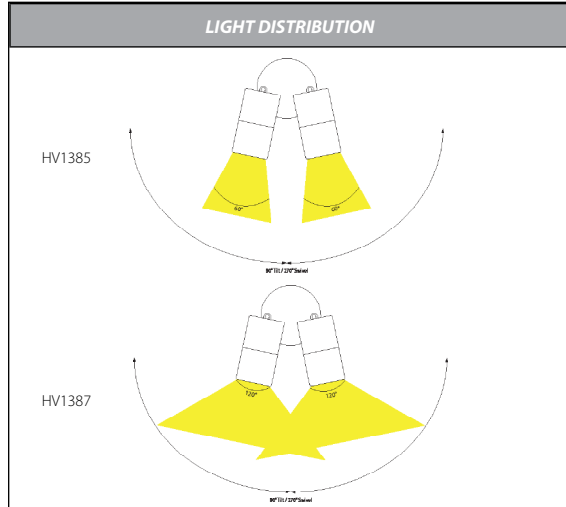

PART NUMBER	COLOUR TEMP	LUMENS	INPUT VOLTAGE	BEAM ANGLE	INCLUDED LED
HV1385T	3000K 4000K 5500K	2x 240-560lm 2x 255-595lm 2x 270-640lm	240v AC	60°	 9in1 TRI Colour 2x 3/5/7w GU10 LED
HV1387GU10T	3000K 4000K 5500K	2x 270lm 2x 285lm 2x 300lm	240v AC	120°	 TRI Colour 2x 5w GU10 LED
HV1387MR16T	3000K 4000K 5500K	2x 270lm 2x 285lm 2x 300lm	12v DC	120°	 TRI Colour 2x 5w MR16 LED (Must be used with a 12v DC LED Driver)

For More Information Contact Havit Lighting

143 Beauchamp Road
Matraville NSW 2036
Australia

Tel: 02 9381 83000
Fax: 02 9666 888
Email: sales@havit.com.au
Web: www.havit.com.au

Warranty Terms & Conditions

Additional Information