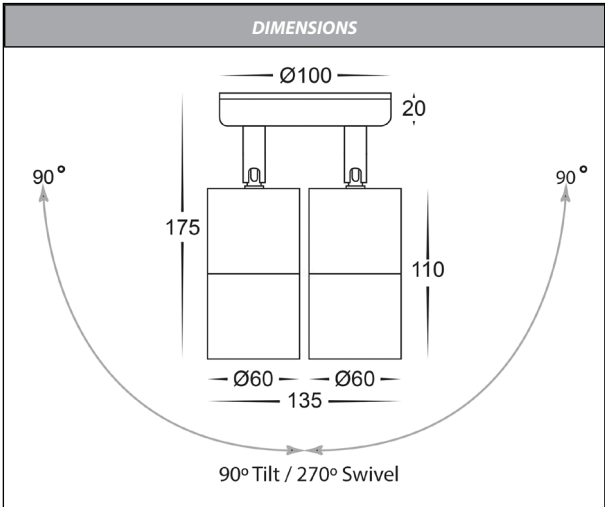

PART NUMBER	COLOUR TEMP	LUMENS	INPUT VOLTAGE	BEAM ANGLE	INCLUDED LED
HV1305T	3000K 4000K 5500K	2x 240-560lm 2x 255-595lm 2x 270-640lm	240v AC	60°	 9in1 TRI Colour 2x 3/5/7w GU10 LED
HV1307GU10T	3000K 4000K 5500K	2x 270lm 2x 285lm 2x 300lm	240v AC	120°	 TRI Colour 2x 5w GU10 LED
HV1307MR16T	3000K 4000K 5500K	2x 270lm 2x 285lm 2x 300lm	12v DC	120°	 TRI Colour 2x 5w MR16 LED (Must be used with a 12v DC LED Driver)

For More Information Contact Havit Lighting

143 Beauchamp Road
Matraville NSW 2036
Australia

Tel: 02 9381 83000
Fax: 02 9666 888
Email: sales@havit.com.au
Web: www.havit.com.au

Warranty Terms & Conditions

Additional Information