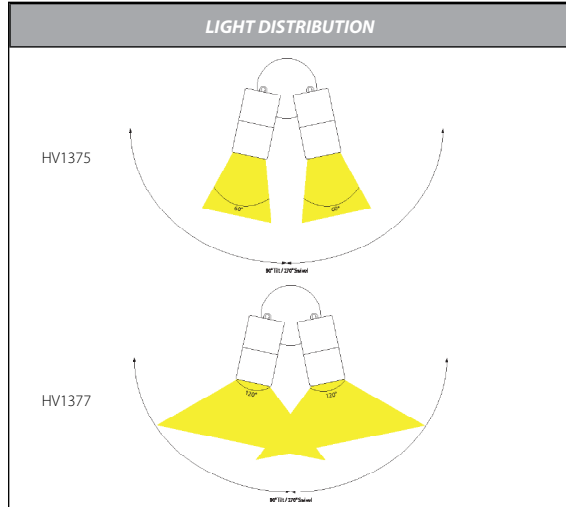

PART NUMBER	COLOUR TEMP	LUMENS	INPUT VOLTAGE	BEAM ANGLE	INCLUDED LED
HV1375T	3000K 4000K 5500K	2x 240-560lm 2x 255-595lm 2x 270-640lm	240v AC	60°	 9in1 TRI Colour 2x 3/5/7w GU10 LED
HV1377GU10T	3000K 4000K 5500K	2x 270lm 2x 285lm 2x 300lm	240v AC	120°	 TRI Colour 2x 5w GU10 LED
HV1377MR16T	3000K 4000K 5500K	2x 270lm 2x 285lm 2x 300lm	12v DC	120°	 TRI Colour 2x 5w MR16 LED (Must be used with a 12v DC LED Driver)

For More Information Contact Havit Lighting

143 Beauchamp Road
Matraville NSW 2036
Australia

Tel: 02 9381 83000
Fax: 02 9666 888
Email: sales@havit.com.au
Web: www.havit.com.au

Warranty Terms & Conditions

Additional Information