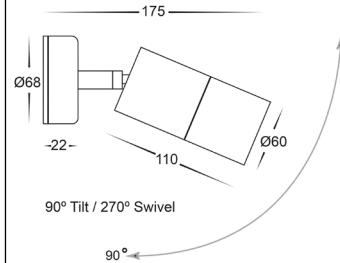

Tivah Solid Brass Graphite Coloured Single Adjustable Wall Light

PRODUCT SPECIFICATIONS

Name	Tivah
Material	Solid Brass
Colour	Graphite
IP Rating	IP65
Lamp Base	GU10 or MR16
CRI	> 80
Wiring	Parallel
Dimmable	No - not with supplied globes
Warranty	3 Years Replacement

DIMENSIONS