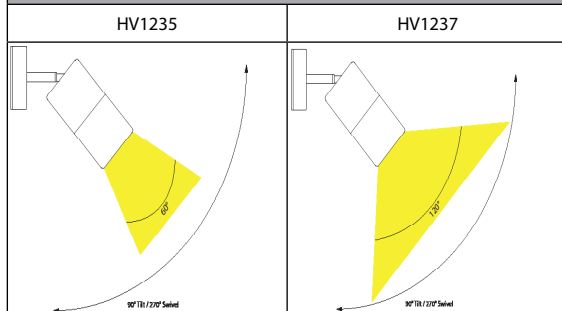

LIGHT DISTRIBUTION

RECOMMENDED DIMMER FOR GU10 DIMMABLE GLOBES

OPTIONAL DIMMABLE GU10 GLOBES (sold seperately)