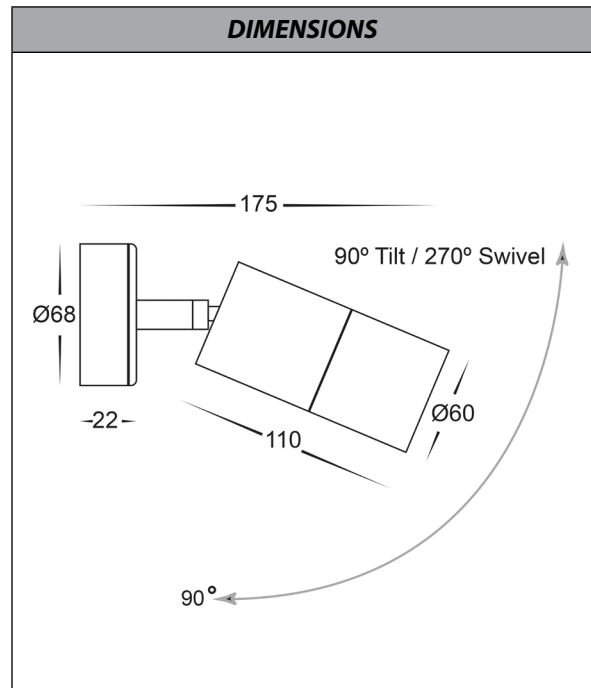

PART NUMBER	COLOUR TEMP	LUMENS	INPUT VOLTAGE	BEAM ANGLE	INCLUDED LED
HV1295T	3000K 4000K 5500K	240-560lm 255-595lm 270-640lm	240v AC	60°	9in1 TRI Colour 3/5/7w GU10 LED
HV1297GU10T	3000K 4000K 5500K	270lm 285lm 300lm	240v AC	120°	TRI Colour 5w GU10 LED
HV1297MR16T	3000K 4000K 5500K	270lm 285lm 300lm	12v DC	120°	TRI Colour 5w MR16 LED (Must be used with a 12v DC LED Driver)

For More Information Contact Havit Lighting

143 Beauchamp Road
Matraville NSW 2036
Australia

Tel: 02 9381 83000
Fax: 02 9666 888
Email: sales@havit.com.au
Web: www.havit.com.au

Warranty Terms & Conditions

Additional Information