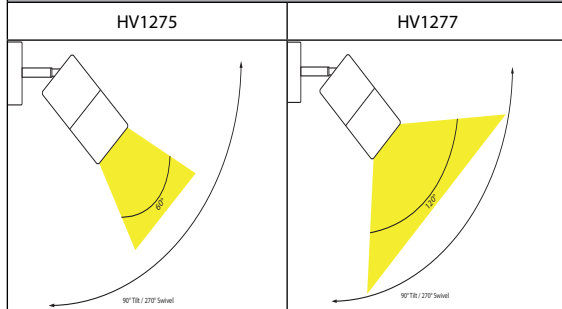

LIGHT DISTRIBUTION

RECOMMENDED DIMMER FOR GU10 DIMMABLE GLOBES

OPTIONAL DIMMABLE GU10 GLOBES (sold separately)