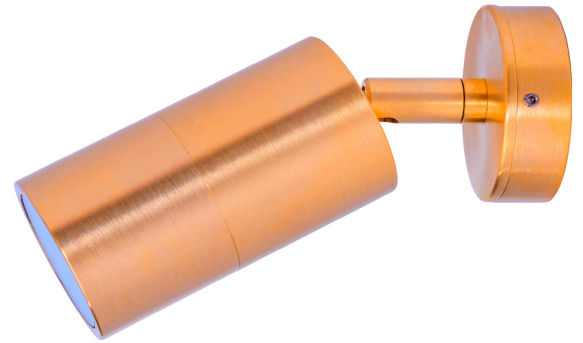

Tivah Solid Brass Single Adjustable Wall Lights

Product Specifications

Name	Tivah
Material	Solid Brass
Colour	Brass
IP Rating	IP65
Installation Type	Wall or Ceiling- Surface Mounted
Lamp Base	Either GU10 or MR16
Protection Class	240v = 1 (Requires Earth)
	12v DC = 3 (No Earth Required)
Max Wattage	35w GU10 | 20w MR16
Lamp Expectancy	>30,000hrs
Diffuser Type	Clear Glass
UGR	<32
CRI	CRI>80
Dimmable	No - Not with supplied globes, See below for optional dimmable globes
IK Rating	IK10
Warranty	3 Years Replacement*