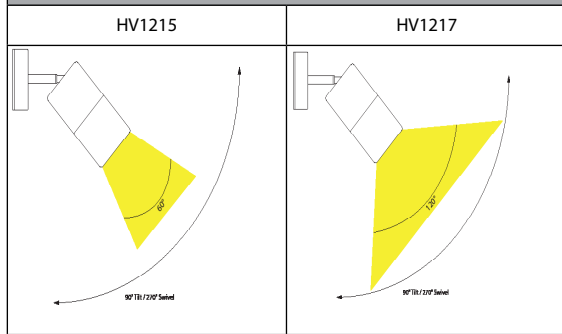

LIGHT DISTRIBUTION

RECOMMENDED DIMMER FOR GU10 DIMMABLE GLOBES

OPTIONAL DIMMABLE GU10 GLOBES (sold seperately)