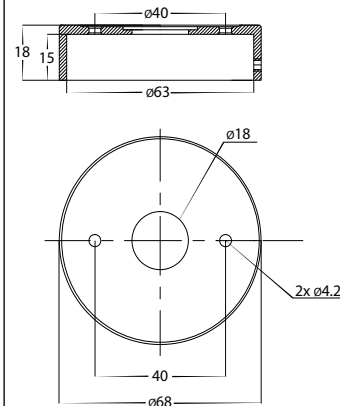

DIMENSIONS

LIGHT DISTRIBUTION

RECOMMENDED DIMMER FOR GU10 DIMMABLE GLOBES

HV9625

OPTIONAL DIMMABLE GU10 GLOBES (sold seperately)

HV9506D

HV9555 Models

MOUNTING BASE