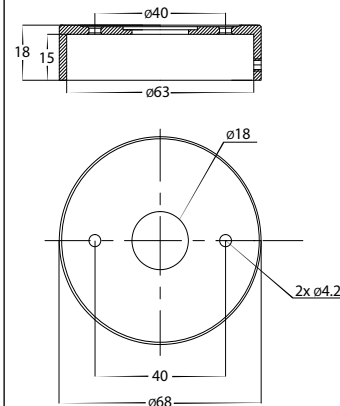

DIMENSIONS

LIGHT DISTRIBUTION

RECOMMENDED DIMMER FOR GU10 DIMMABLE GLOBES

HV9625

OPTIONAL DIMMABLE GU10 GLOBES (sold separately)

HV9506D

HV9555 Models

MOUNTING BASE