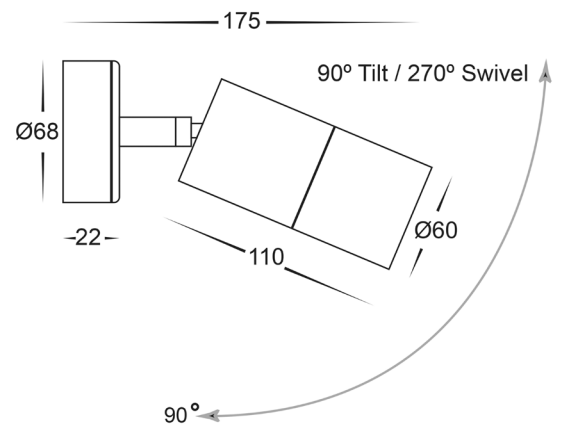

COLOUR TEMP

IP RATING

APPROVAL

MOUNTING BASE

DIMENSIONS

OPTIONAL DIMMABLE GU10 GLOBES (sold separately)

RECOMMENDED DIMMER FOR GU10 DIMMABLE GLOBES

PART NUMBER