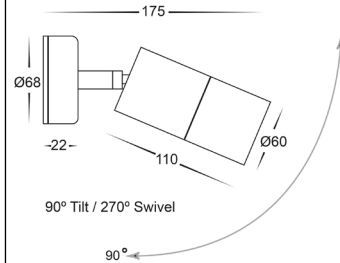

Tivah Aluminium White Single Adjustable Wall Light

PRODUCT SPECIFICATIONS

Name	Tivah
Material	Aluminium
Colour	Textured White
IP Rating	IP65
Lamp Base	GU10 or MR16
CRI	> 80
Wiring	Parallel
Dimmable	No - not with supplied globes
Warranty	3 Years Replacement

DIMENSIONS