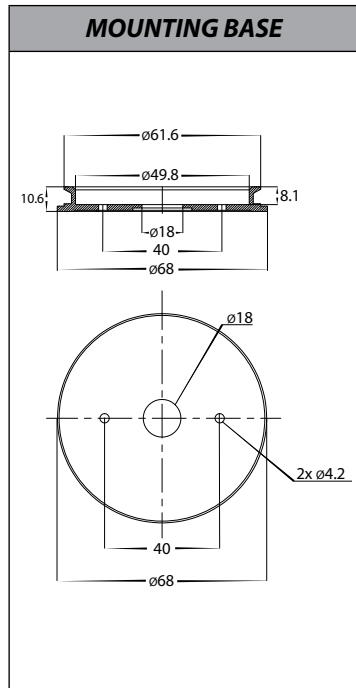

PART NUMBER	COLOUR TEMP	LUMENS	INPUT VOLTAGE	BEAM ANGLE	INCLUDED LED
HV1295T	3000K 4000K 5500K	240-560lm 255-595lm 270-640lm	240v AC	60°	9in1 TRI Colour 3/5/7w GU10 LED
HV1297GU10T	3000K 4000K 5500K	270lm 285lm 300lm	240v AC	120°	TRI Colour 5w GU10 LED
HV1297MR16T	3000K 4000K 5500K	270lm 285lm 300lm	12v DC	120°	TRI Colour 5w MR16 LED (Must be used with a 12v DC LED Driver)

For More Information Contact Havit Lighting

143 Beauchamp Road
Matraville NSW 2036
Australia

Tel: 02 9381 83000
Fax: 02 9666 888
Email: sales@havit.com.au
Web: www.havit.com.au

Warranty Terms & Conditions

Additional Information