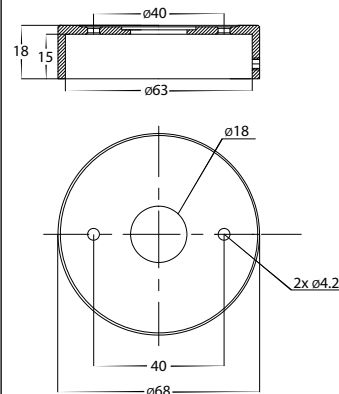

COLOUR TEMP

IP RATING

APPROVAL

MOUNTING BASE