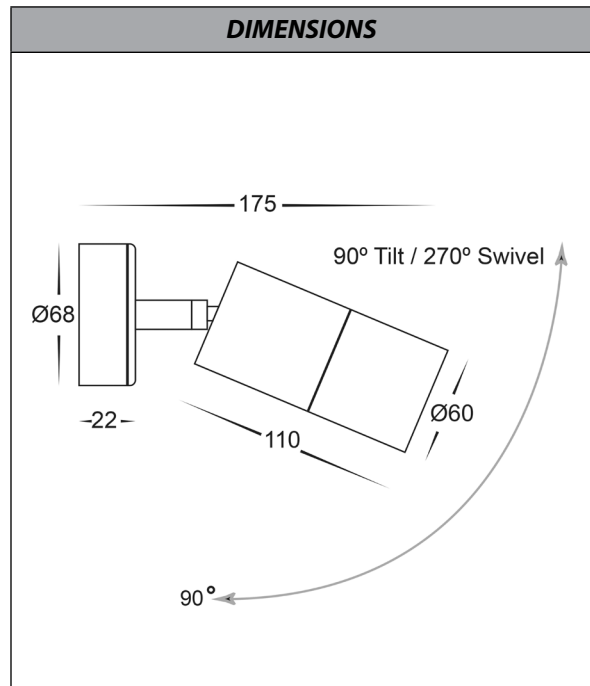

OPTIONAL DIMMABLE GU10 GLOBES (sold separately)

HV9555 Models

HV9506D

RECOMMENDED DIMMER FOR GU10 DIMMABLE GLOBES

HV9625

PART NUMBER	COLOUR TEMP	LUMENS	INPUT VOLTAGE	BEAM ANGLE	INCLUDED LED
HV1285T	3000K 4000K 5500K	240-560lm 255-595lm 270-640lm	240v AC	60°	9in1 TRI Colour 3/5/7w GU10 LED
HV1287GU10T	3000K 4000K 5500K	270lm 285lm 300lm	240v AC	120°	TRI Colour 5w GU10 LED
HV1287MR16T	3000K 4000K 5500K	270lm 285lm 300lm	12v DC	120°	TRI Colour 5w MR16 LED (Must be used with a 12v DC LED Driver)

For More Information Contact Havit Lighting

143 Beauchamp Road
Matraville NSW 2036
Australia

Tel: 02 9381 83000
Fax: 02 9666 888
Email: sales@havit.com.au
Web: www.havit.com.au

Warranty Terms & Conditions

Additional Information