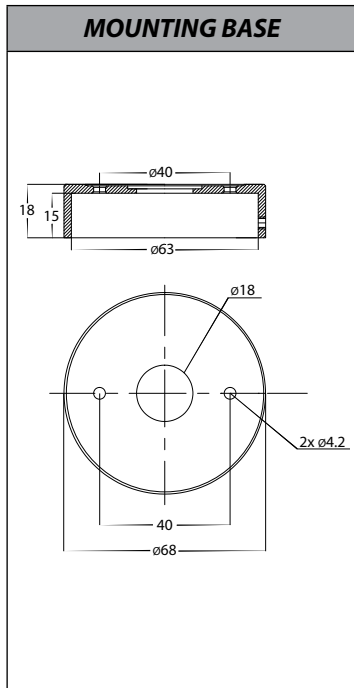

PART NUMBER	COLOUR TEMP	LUMENS	INPUT VOLTAGE	BEAM ANGLE	INCLUDED LED
HV1245T	3000K 4000K 5500K	240-560lm 255-595lm 270-640lm	240v AC	60°	9in1 TRI Colour 3/5/7w GU10 LED
HV1247GU10T	3000K 4000K 5500K	270lm 285lm 300lm	240v AC	120°	TRI Colour 5w GU10 LED
HV1247MR16T	3000K 4000K 5500K	270lm 285lm 300lm	12v DC	120°	TRI Colour 5w MR16 LED (Must be used with a 12v DC LED Driver)

For More Information Contact Havit Lighting

143 Beauchamp Road
Matraville NSW 2036
Australia

Tel: 02 9381 83000
Fax: 02 9666 888
Email: sales@havit.com.au
Web: www.havit.com.au

Warranty Terms & Conditions

Additional Information