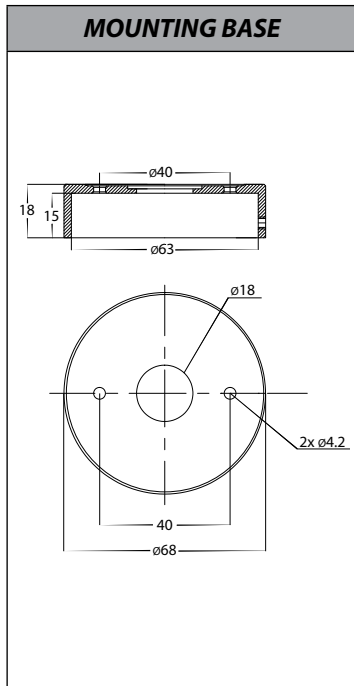

OPTIONAL DIMMABLE GU10 GLOBES (sold separately)

HV9555 Models

HV9506D

RECOMMENDED DIMMER FOR GU10 DIMMABLE GLOBES

HV9625

PART NUMBER	COLOUR TEMP	LUMENS	INPUT VOLTAGE	BEAM ANGLE	INCLUDED LED
HV1285T	3000K 4000K 5500K	240-560lm 255-595lm 270-640lm	240v AC	60°	9in1 TRI Colour 3/5/7w GU10 LED
HV1287GU10T	3000K 4000K 5500K	270lm 285lm 300lm	240v AC	120°	TRI Colour 5w GU10 LED
HV1287MR16T	3000K 4000K 5500K	270lm 285lm 300lm	12v DC	120°	TRI Colour 5w MR16 LED (Must be used with a 12v DC LED Driver)

For More Information Contact Havit Lighting

143 Beauchamp Road
Matraville NSW 2036
Australia

Tel: 02 9381 83000
Fax: 02 9666 888
Email: sales@havit.com.au
Web: www.havit.com.au

Warranty Terms & Conditions

Additional Information