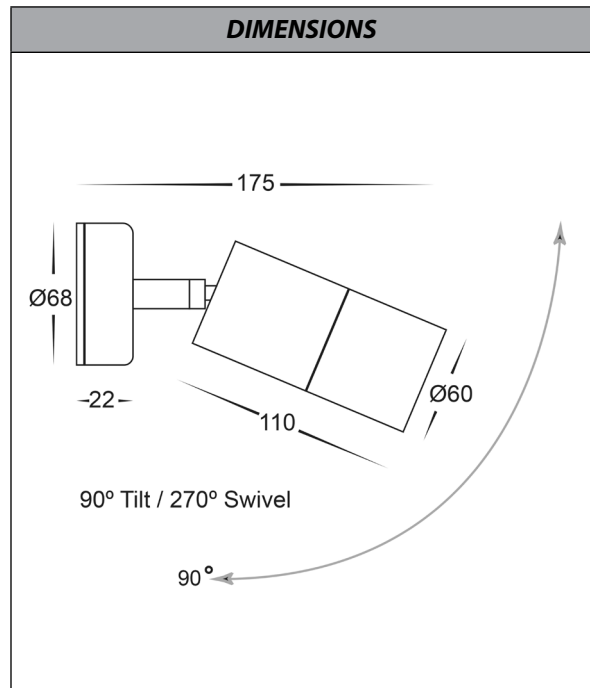

COLOUR TEMP
Tri-Colour By Havit
3000K
4000K
5500K

IP RATING
IP65
INDOOR/OUTDOOR WEATHERPROOF

APPROVAL