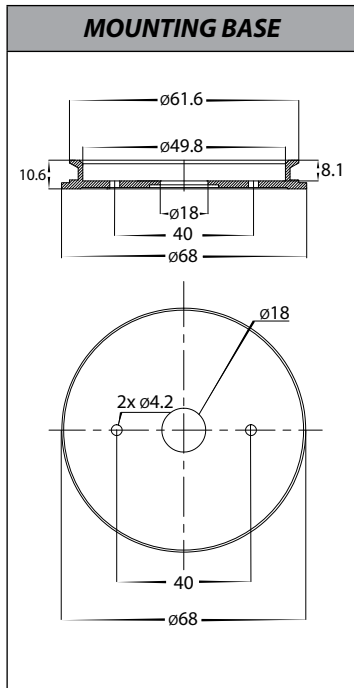

COLOUR TEMP
Tri-Colour By Havit
3000K
4000K
5500K

IP RATING
IP65
INDOOR/OUTDOOR WEATHERPROOF

APPROVAL