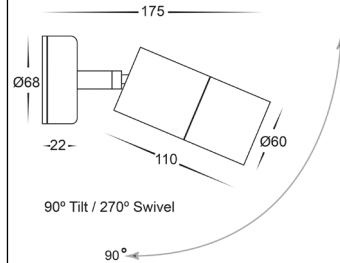

Tivah Solid Copper Single Adjustable Wall Light

PRODUCT SPECIFICATIONS

Name	Tivah
Material	Solid Copper
Colour	Copper (will age over time)
IP Rating	IP65
Lamp Base	GU10 or MR16
CRI	> 80
Wiring	Parallel
Dimmable	No - not with supplied globes
Warranty	3 Years Replacement

DIMENSIONS