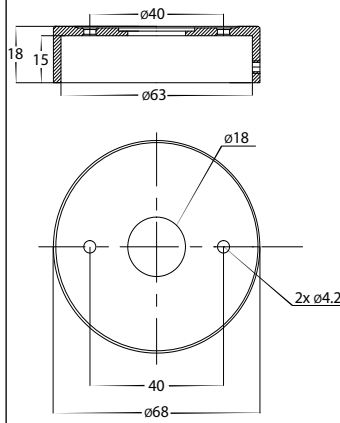

DIMENSIONS

LIGHT DISTRIBUTION

RECOMMENDED DIMMER FOR GU10 DIMMABLE GLOBES

HV9625

OPTIONAL DIMMABLE GU10 GLOBES (sold seperately)

HV9506D

HV9555 Models

MOUNTING BASE