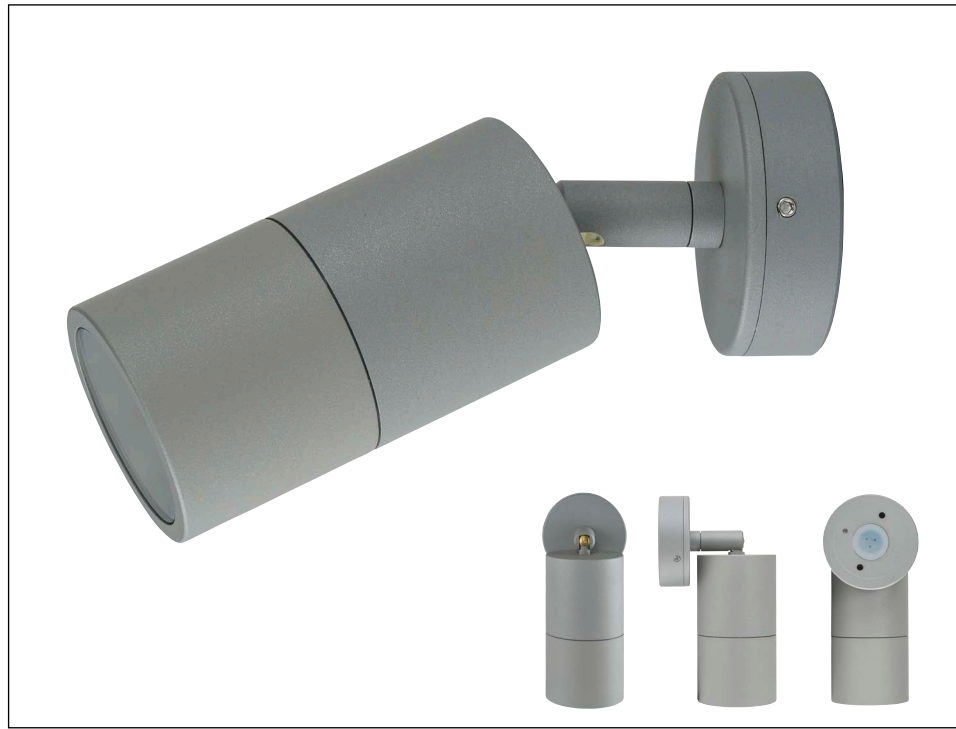

Tivah Antique Brass Single Adjustable Wall Light

PRODUCT SPECIFICATIONS	
Name	Tivah
Material	Solid Brass
Colour	Antique Brass
IP Rating	IP65
Lamp Base	GU10 or MR16
CRI	> 80
Wiring	Parallel
Dimmable	No - not with supplied globes
Warranty	2 Years Replacement

Warranty Terms & Conditions

Additional Information

Tivah Aluminium Silver Single Adjustable Wall Light

PRODUCT SPECIFICATIONS	
Name	Tivah
Material	Aluminium
Colour	Textured Silver
IP Rating	IP65
Lamp Base	GU10 or MR16
CRI	> 80
Wiring	Parallel
Dimmable	No - not with supplied globes
Warranty	2 Years Replacement