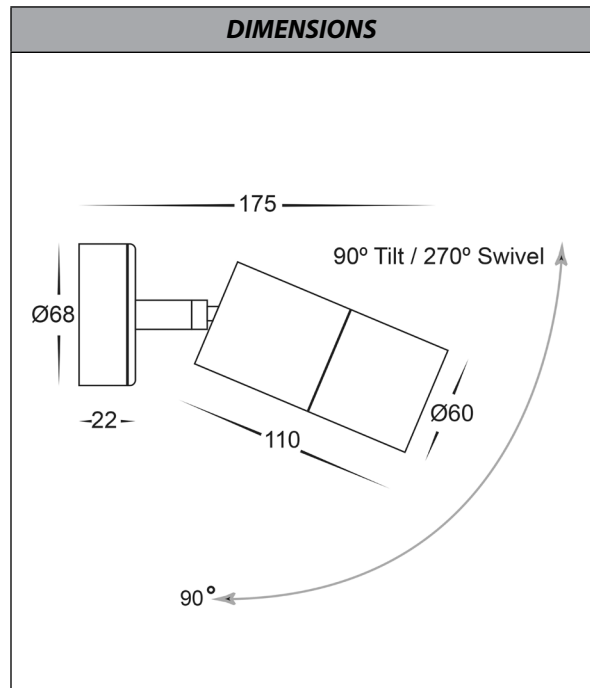

PART NUMBER	COLOUR TEMP	LUMENS	INPUT VOLTAGE	BEAM ANGLE	INCLUDED LED
HV1245T	3000K 4000K 5500K	240-560lm 255-595lm 270-640lm	240v AC	60°	9in1 TRI Colour 3/5/7w GU10 LED
HV1247GU10T	3000K 4000K 5500K	270lm 285lm 300lm	240v AC	120°	TRI Colour 5w GU10 LED
HV1247MR16T	3000K 4000K 5500K	270lm 285lm 300lm	12v DC	120°	TRI Colour 5w MR16 LED (Must be used with a 12v DC LED Driver)

For More Information Contact Havit Lighting

143 Beauchamp Road
Matraville NSW 2036
Australia

Tel: 02 9381 83000
Fax: 02 9666 888
Email: sales@havit.com.au
Web: www.havit.com.au

Warranty Terms & Conditions

Additional Information