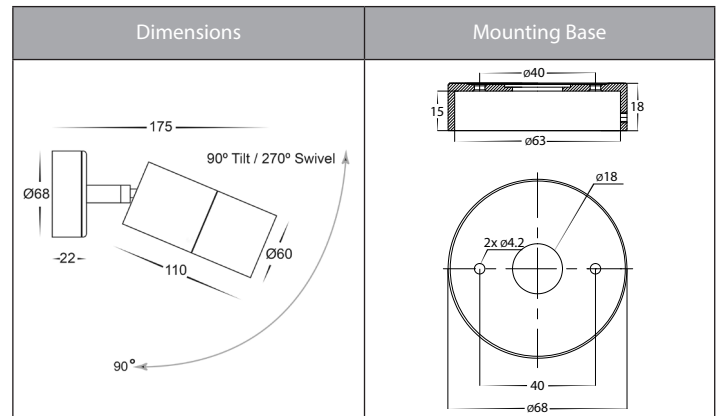

Optional Havit Compatible Accessories

Image	Part Number	Colour Temp	Input Voltage	Beam Angle	Included LED
	HV9506D	3000k 4000k 5500k	240v AC	60°	TRI Colour 3/5/7w GU10 LED
	12v DC LED Drivers	See Catalogue or Website for full range of 12v DC LED Drivers