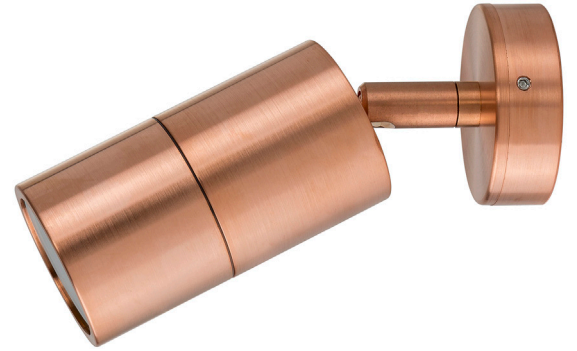

Tivah Antique Brass Single Adjustable Wall Light

PRODUCT SPECIFICATIONS	
Name	Tivah
Material	Solid Brass
Colour	Antique Brass
IP Rating	IP65
Lamp Base	GU10 or MR16
CRI	> 80
Wiring	Parallel
Dimmable	No - not with supplied globes
Warranty	2 Years Replacement

Additional Information

Tivah Solid Copper Single Adjustable Wall Light

PRODUCT SPECIFICATIONS

Name	Tivah
Material	Solid Copper
Colour	Copper (will age over time)
IP Rating	IP65
Lamp Base	GU10 or MR16
CRI	> 80
Wiring	Parallel
Dimmable	No - not with supplied globes
Warranty	3 Years Replacement

DIMENSIONS

LIGHT DISTRIBUTION

RECOMMENDED DIMMER FOR GU10 DIMMABLE GLOBES

HV9625

OPTIONAL DIMMABLE GU10 GLOBES (sold seperately)

HV9506D

HV9555 Models

MOUNTING BASE