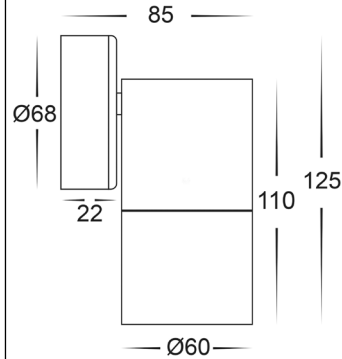

Tivah Aluminium White Fixed Down Wall Light

PRODUCT SPECIFICATIONS

Name	Tivah
Material	Aluminium
Colour	Textured White
IP Rating	IP65
Lamp Base	GU10 or MR16
CRI	> 80
Wiring	Parallel
Dimmable	No - not with supplied globes
Warranty	3 Years Replacement

DIMENSIONS