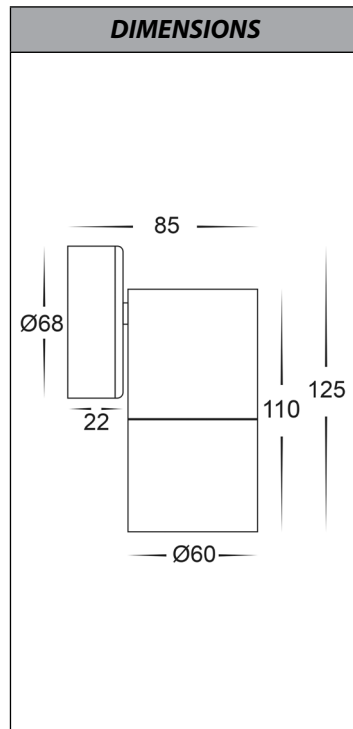

Additional Information

Tivah Aluminium Titanium Fixed Down Wall Light

PRODUCT SPECIFICATIONS	
Name	Tivah
Material	Aluminium
Colour	Titanium
IP Rating	IP65
Lamp Base	GU10 or MR16
CRI	> 80
Wiring	Parallel
Dimmable	No - not with supplied globes
Warranty	2 Years Replacement