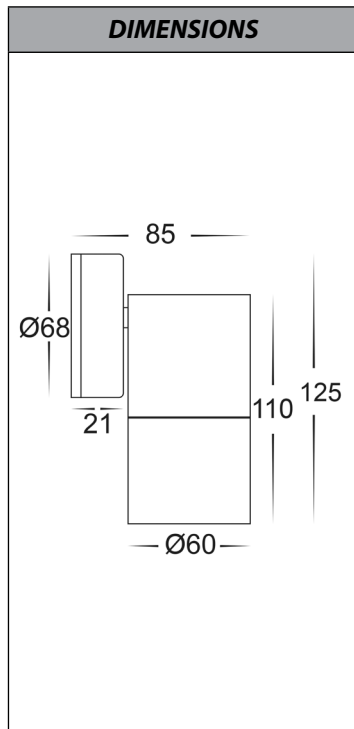

Tivah Antique Brass Fixed Down Wall Light

PRODUCT SPECIFICATIONS	
Name	Tivah
Material	Solid Brass
Colour	Antique Brass
IP Rating	IP65
Lamp Base	GU10 or MR16
CRI	> 80
Wiring	Parallel
Dimmable	No - not with supplied globes
Warranty	2 Years Replacement