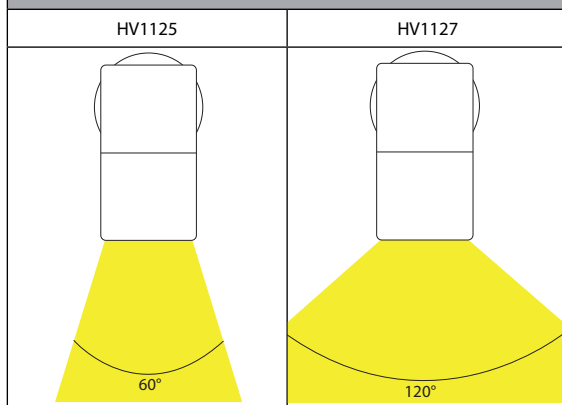

DIMENSIONS

LIGHT DISTRIBUTION

RECOMMENDED DIMMER FOR GU10 DIMMABLE GLOBES

HV9625

OPTIONAL DIMMABLE GU10 GLOBES (sold separately)

HV9506D

HV9555 Models

MOUNTING BASE