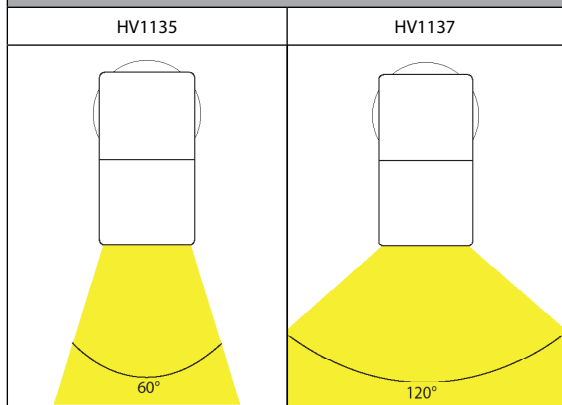

DIMENSIONS

LIGHT DISTRIBUTION

RECOMMENDED DIMMER FOR GU10 DIMMABLE GLOBES

OPTIONAL DIMMABLE GU10 GLOBES (sold separately)

HV9506D

HV9555 Models

MOUNTING BASE

COLOUR TEMP