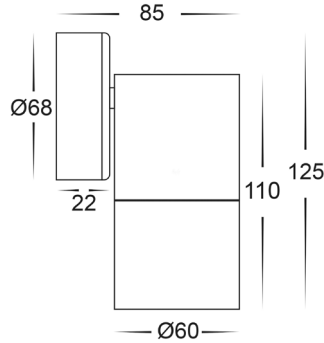

Tivah Aluminium Black Fixed Down Wall Light

PRODUCT SPECIFICATIONS

Name	Tivah
Material	Aluminium
Colour	Textured Black
IP Rating	IP65
Lamp Base	GU10 or MR16
CRI	> 80
Wiring	Parallel
Dimmable	No - not with supplied globes
Warranty	3 Years Replacement

DIMENSIONS