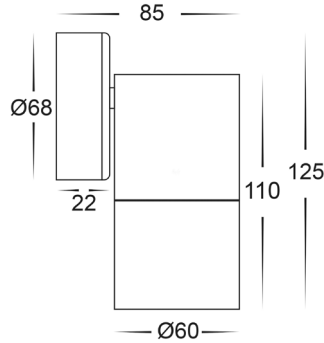

Tivah Solid Brass Graphite Coloured Fixed Down Wall Light

PRODUCT SPECIFICATIONS

Name	Tivah
Material	Solid Brass
Colour	Graphite
IP Rating	IP65
Lamp Base	GU10 or MR16
CRI	> 80
Wiring	Parallel
Dimmable	No - not with supplied globes
Warranty	3 Years Replacement

DIMENSIONS