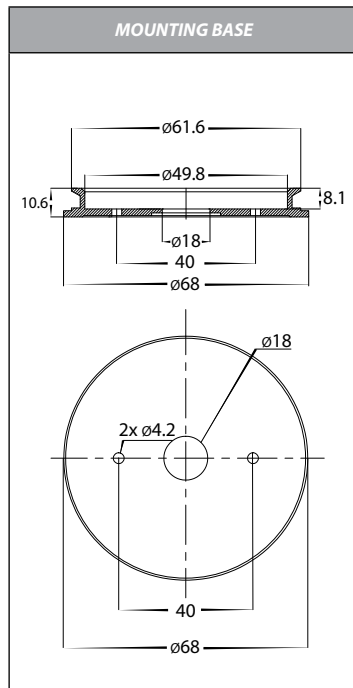

Additional Information

Tivah 316 Stainless Steel Fixed Down Wall Light

PRODUCT SPECIFICATIONS	
Name	Tivah
Material	316 Stainless Steel
Colour	Stainless Steel
IP Rating	IP65
Lamp Base	GU10 or MR16
CRI	> 80
Wiring	Parallel
Dimmable	No - not with supplied globes
Warranty	3 Years Replacement