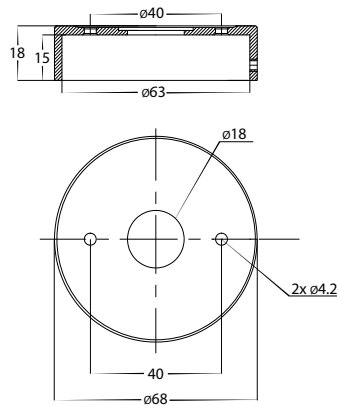

DIMENSIONS

LIGHT DISTRIBUTION

RECOMMENDED DIMMER FOR GU10 DIMMABLE GLOBES

OPTIONAL DIMMABLE GU10 GLOBES (sold separately)

HV9506D

HV9555 Models

MOUNTING BASE

COLOUR TEMP