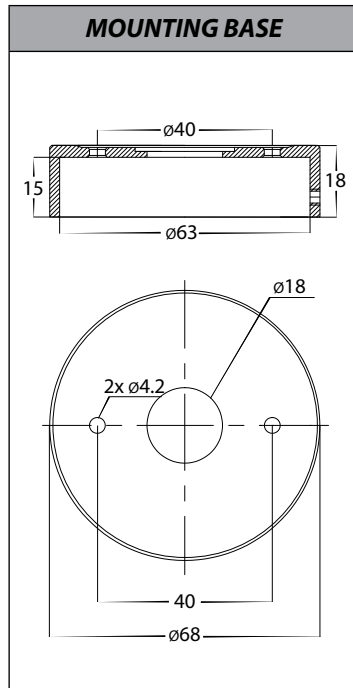

COLOUR TEMP	IP RATING	APPROVAL