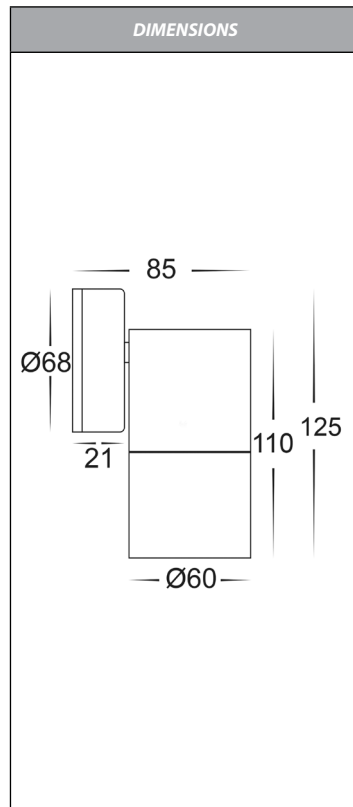

Additional Information

Tivah 316 Stainless Steel Fixed Down Wall Light

PRODUCT SPECIFICATIONS	
Name	Tivah
Material	316 Stainless Steel
Colour	Stainless Steel
IP Rating	IP65
Lamp Base	GU10 or MR16
CRI	> 80
Wiring	Parallel
Dimmable	No - not with supplied globes
Warranty	3 Years Replacement