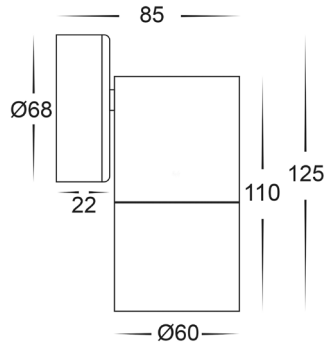

Tivah Aluminium Fixed Down Wall Light

PRODUCT SPECIFICATIONS

Name	Tivah
Material	Aluminium
Colour	Textured Silver
IP Rating	IP65
Lamp Base	GU10 or MR16
CRI	> 80
Wiring	Parallel
Dimmable	No - not with supplied globes
Warranty	3 Years Replacement

DIMENSIONS