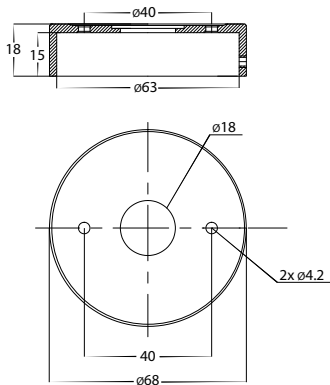

DIMENSIONS

LIGHT DISTRIBUTION

RECOMMENDED DIMMER FOR GU10 DIMMABLE GLOBES

HV9625

OPTIONAL DIMMABLE GU10 GLOBES (sold separately)

HV9506D

HV9555 Models

MOUNTING BASE