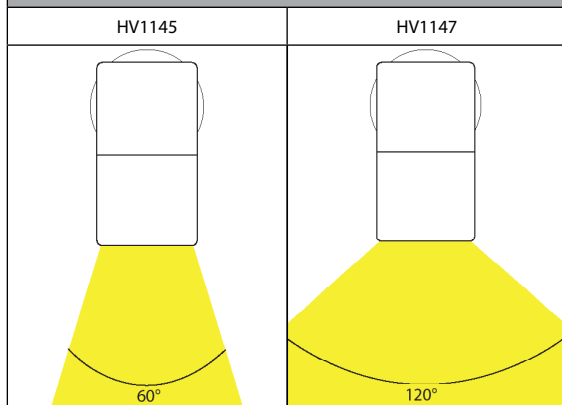

LIGHT DISTRIBUTION

RECOMMENDED DIMMER FOR GU10 DIMMABLE GLOBES

OPTIONAL DIMMABLE GU10 GLOBES (sold separately)