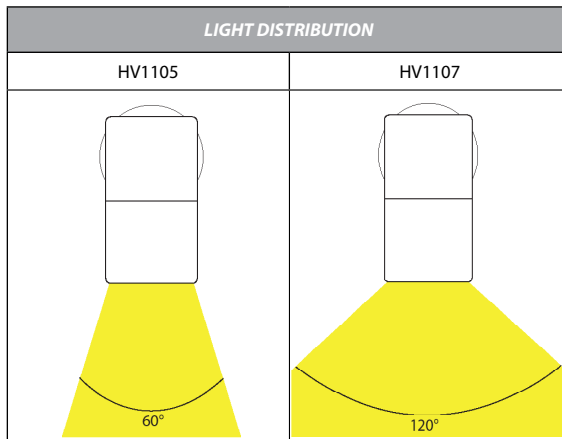

Tivah 316 Stainless Steel Fixed Down Wall Light

PRODUCT SPECIFICATIONS	
Name	Tivah
Material	316 Stainless Steel
Colour	Stainless Steel
IP Rating	IP65
Lamp Base	GU10 or MR16
CRI	> 80
Wiring	Parallel
Dimmable	No - not with supplied globes
Warranty	3 Years Replacement

COLOUR TEMP

Tri-Colour By Havit

3000K
4000K
5500K

PART NUMBER	COLOUR TEMP	LUMENS	INPUT VOLTAGE	BEAM ANGLE	INCLUDED LED
HV1105T	3000K 4000K 5500K	240-560lm 255-595lm 270-640lm	240v AC	60°	9in1 TRI Colour 3/5/7w GU10 LED
HV1107GU10T	3000K 4000K 5500K	270lm 285lm 300lm	240v AC	120°	TRI Colour 5w GU10 LED
HV1107MR16T	3000K 4000K 5500K	270lm 285lm 300lm	12v DC	120°	TRI Colour 5w MR16 LED (Must be used with a 12v DC LED Driver)

For More Information Contact Havit Lighting

143 Beauchamp Road
Matraville NSW 2036
Australia

Tel: 02 9381 83000
Fax: 02 9666 888
Email: sales@havit.com.au
Web: www.havit.com.au

Warranty Terms & Conditions

Additional Information