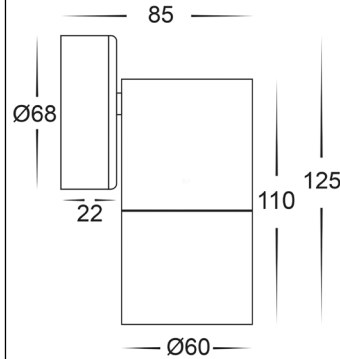

DIMENSIONS

LIGHT DISTRIBUTION

RECOMMENDED DIMMER FOR GU10 DIMMABLE GLOBES

HV9625

OPTIONAL DIMMABLE GU10 GLOBES (sold seperately)

HV9506D

HV9555 Models

MOUNTING BASE