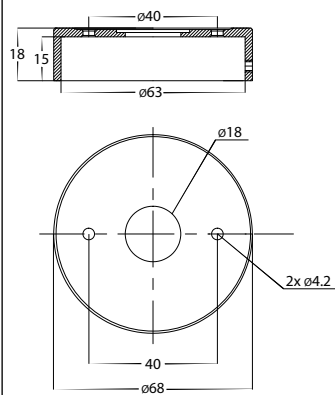

DIMENSIONS

LIGHT DISTRIBUTION

RECOMMENDED DIMMER FOR GU10 DIMMABLE GLOBES

OPTIONAL DIMMABLE GU10 GLOBES (sold separately)

MOUNTING BASE

COLOUR TEMP

IP RATING

APPROVAL