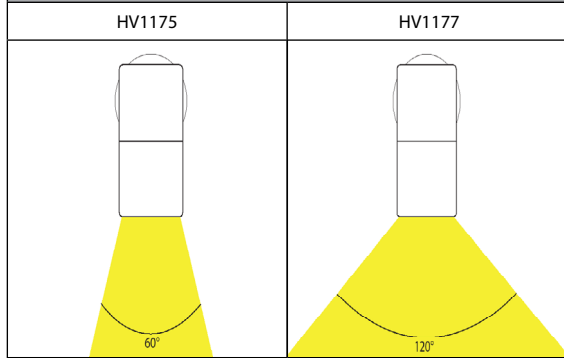

DIMENSIONS

LIGHT DISTRIBUTION

RECOMMENDED DIMMER FOR GU10 DIMMABLE GLOBES

HV9625

OPTIONAL DIMMABLE GU10 GLOBES (sold seperately)

HV9506D

HV9555 Models

MOUNTING BASE