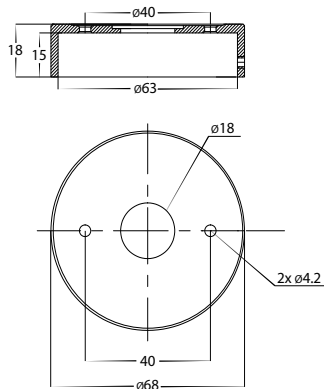

DIMENSIONS

LIGHT DISTRIBUTION

RECOMMENDED DIMMER FOR GU10 DIMMABLE GLOBES

HV9625

OPTIONAL DIMMABLE GU10 GLOBES (sold seperately)

HV9506D

HV9555 Models

MOUNTING BASE