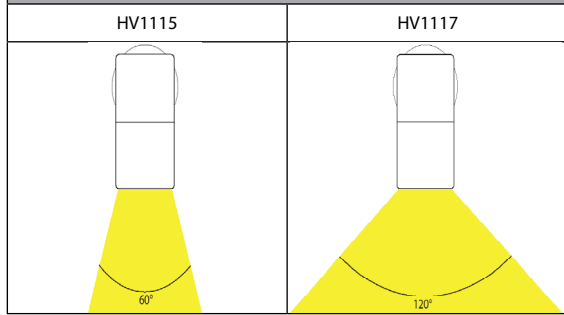

DIMENSIONS

LIGHT DISTRIBUTION

RECOMMENDED DIMMER FOR GU10 DIMMABLE GLOBES

HV9625

OPTIONAL DIMMABLE GU10 GLOBES (sold seperately)

HV9506D

HV9555 Models

MOUNTING BASE