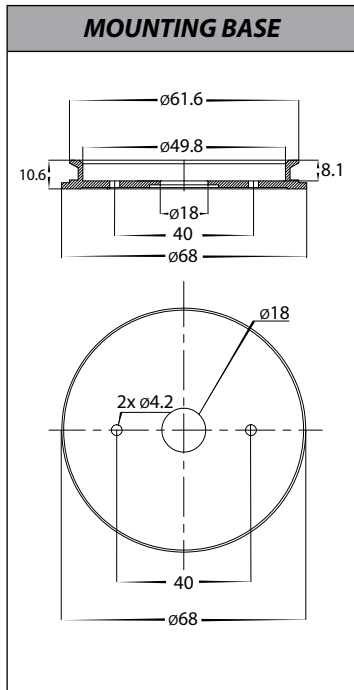

COLOUR TEMP	IP RATING	APPROVAL

OPTIONAL DIMMABLE GU10 GLOBES (sold separately)

HV9555 Models

HV9506D

RECOMMENDED DIMMER FOR GU10 DIMMABLE GLOBES

HV9625