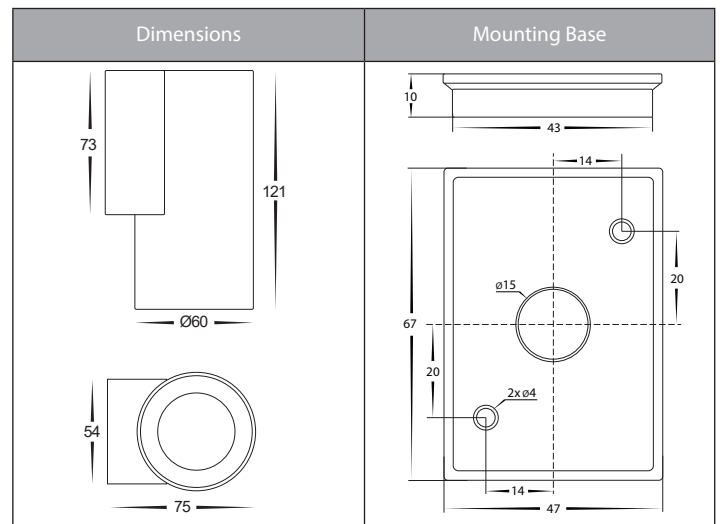

*Items ordered after 01-01-2022

Aries 316 Stainless Steel Black Fixed Down Wall Light

Product Specifications

| | |
|-------------------|--------------------------|
| Name | Aries |
| Material | 316 Stainless Steel |
| Colour | Poly Powder Coated Black |
| IP Rating | IP65 |
| Installation Type | Wall - Surface Mounted |
| Lamp Base | Built in LED |
| Max Wattage | 6w |
| Protection Class | 1 (Requires Earth) |
| Lamp Expectancy | <30,000hrs |
| Diffuser Type | Clear Glass |
| CRI | CRI>80 |
| Dimmable | No |
| IK Rating | IK08 |
| Warranty | 3 Years Replacement* |