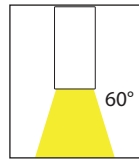

Aries 316 Stainless Steel White Fixed Down Wall Light

Product Specifications

| | |
|-------------------|--------------------------|
| Name | Aries |
| Material | 316 Stainless Steel |
| Colour | Poly Powder Coated White |
| IP Rating | IP65 |
| Installation Type | Wall - Surface Mounted |
| Lamp Base | Built in LED |
| Max Wattage | 6w |
| Protection Class | 1 (Requires Earth) |
| Lamp Expectancy | <30,000hrs |
| Diffuser Type | Clear Glass |
| CRI | CRI>80 |
| Dimmable | No |
| IK Rating | IK08 |
| Warranty | 3 Years Replacement* |

*Items ordered after 01-01-2022

Aries 316 Stainless Steel Black Fixed Down Wall Light

Product Specifications

| | |
|-------------------|--------------------------|
| Name | Aries |
| Material | 316 Stainless Steel |
| Colour | Poly Powder Coated Black |
| IP Rating | IP65 |
| Installation Type | Wall - Surface Mounted |
| Lamp Base | Built in LED |
| Max Wattage | 6w |
| Protection Class | 1 (Requires Earth) |
| Lamp Expectancy | <30,000hrs |
| Diffuser Type | Clear Glass |
| CRI | CRI>80 |
| Dimmable | No |
| IK Rating | IK08 |
| Warranty | 3 Years Replacement* |