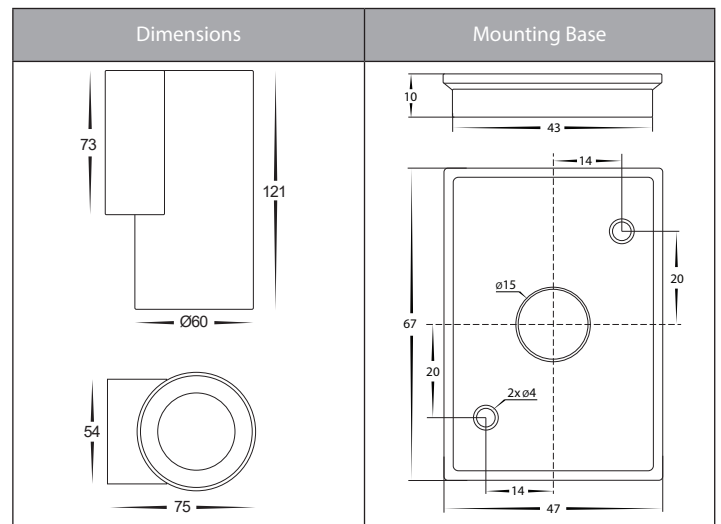

*Items ordered after 01-01-2022

Aries 316 Stainless Steel Fixed Down Wall Light

Product Specifications

| | |
|-------------------|--------------------------|
| Name | Aries |
| Material | 316 Stainless Steel |
| Colour | Polished Stainless Steel |
| IP Rating | IP65 |
| Installation Type | Wall - Surface Mounted |
| Lamp Base | Built in LED |
| Max Wattage | 6w |
| Protection Class | 1 (Requires Earth) |
| Lamp Expectancy | <30,000hrs |
| Diffuser Type | Clear Glass |
| CRI | CRI>80 |
| Dimmable | No |
| IK Rating | IK08 |
| Warranty | 3 Years Replacement* |