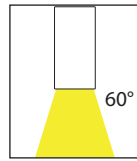

Aries 316 Stainless Steel White Fixed Down Wall Light

Product Specifications

| | |
|-------------------|--------------------------|
| Name | Aries |
| Material | 316 Stainless Steel |
| Colour | Poly Powder Coated White |
| IP Rating | IP65 |
| Installation Type | Wall - Surface Mounted |
| Lamp Base | Built in LED |
| Max Wattage | 6w |
| Protection Class | 1 (Requires Earth) |
| Lamp Expectancy | <30,000hrs |
| Diffuser Type | Clear Glass |
| CRI | CRI>80 |
| Dimmable | No |
| IK Rating | IK08 |
| Warranty | 3 Years Replacement* |

*Items ordered after 01-01-2022

Aries Antique Brass Fixed Down Wall Light

Product Specifications

| | |
|-------------------|------------------------|
| Name | Aries |
| Material | 316 Stainless Steel |
| Colour | Antique Brass |
| IP Rating | IP65 |
| Installation Type | Wall - Surface Mounted |
| Lamp Base | Built in LED |
| Max Wattage | 6w |
| Protection Class | 1 (Requires Earth) |
| Lamp Expectancy | <30,000hrs |
| Diffuser Type | Clear Glass |
| CRI | CRI>80 |
| Dimmable | No |
| IK Rating | IK08 |
| Warranty | 3 Years Replacement* |