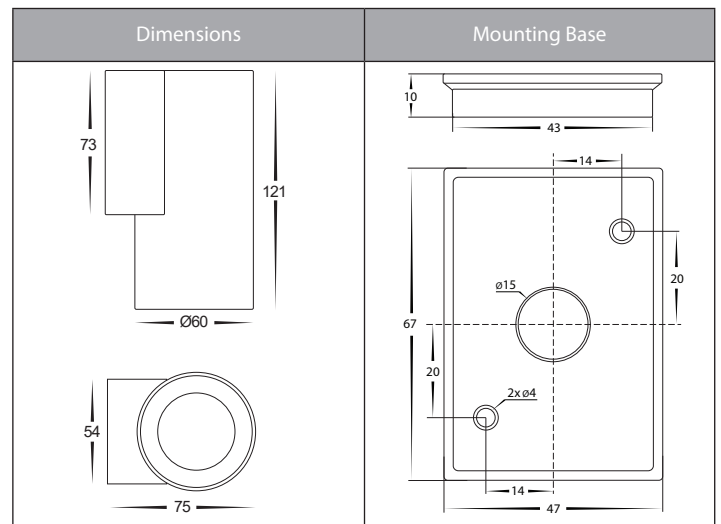

Optional Havit Compatible Accessories

Image	Part Number	Description
	HV9625	LED Dimmer - 300w Max

Product Ordering

Part Number	Colour Temp	Lumens	Input Voltage	Beam Angle	Included LED	Barcode
HV3625T-AB	3000k 4000k 5500k	448lm 576lm 534lm	240v AC	60°	TRI Colour 6w Built in LED	9350418025883

*Items ordered after 01-01-2022