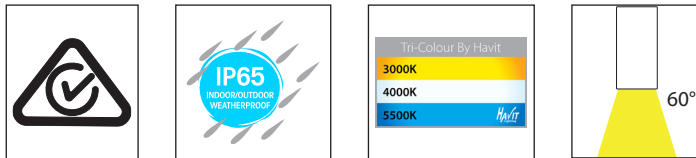

Aries 316 Stainless Steel White Fixed Down Wall Light

Product Specifications

| | |
|-------------------|--------------------------|
| Name | Aries |
| Material | 316 Stainless Steel |
| Colour | Poly Powder Coated White |
| IP Rating | IP65 |
| Installation Type | Wall - Surface Mounted |
| Lamp Base | Built in LED |
| Max Wattage | 6w |
| Protection Class | 1 (Requires Earth) |
| Lamp Expectancy | <30,000hrs |
| Diffuser Type | Clear Glass |
| CRI | CRI>80 |
| Dimmable | No |
| IK Rating | IK08 |
| Warranty | 3 Years Replacement* |

*Items ordered after 01-01-2022

Aries Antique Brass Fixed Down Wall Light

Product Specifications

| | |
|-------------------|------------------------|
| Name | Aries |
| Material | 316 Stainless Steel |
| Colour | Antique Brass |
| IP Rating | IP65 |
| Installation Type | Wall - Surface Mounted |
| Lamp Base | Built in LED |
| Max Wattage | 6w |
| Protection Class | 1 (Requires Earth) |
| Lamp Expectancy | <30,000hrs |
| Diffuser Type | Clear Glass |
| CRI | CRI>80 |
| Dimmable | No |
| IK Rating | IK08 |
| Warranty | 3 Years Replacement* |