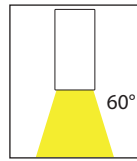

Aries 316 Stainless Steel White Fixed Down Wall Light

Product Specifications

| | |
|-------------------|--------------------------|
| Name | Aries |
| Material | 316 Stainless Steel |
| Colour | Poly Powder Coated White |
| IP Rating | IP65 |
| Installation Type | Wall - Surface Mounted |
| Lamp Base | Built in LED |
| Max Wattage | 6w |
| Protection Class | 1 (Requires Earth) |
| Lamp Expectancy | <30,000hrs |
| Diffuser Type | Clear Glass |
| CRI | CRI>80 |
| Dimmable | No |
| IK Rating | IK08 |
| Warranty | 3 Years Replacement* |

*Items ordered after 01-01-2022

Aries 316 Stainless Steel Black Fixed Down Wall Light

Product Specifications

| | |
|-------------------|--------------------------|
| Name | Aries |
| Material | 316 Stainless Steel |
| Colour | Poly Powder Coated Black |
| IP Rating | IP65 |
| Installation Type | Wall - Surface Mounted |
| Lamp Base | Built in LED |
| Max Wattage | 6w |
| Protection Class | 1 (Requires Earth) |
| Lamp Expectancy | <30,000hrs |
| Diffuser Type | Clear Glass |
| CRI | CRI>80 |
| Dimmable | No |
| IK Rating | IK08 |
| Warranty | 3 Years Replacement* |

*Items ordered after 01-01-2022

Aries 316 Stainless Steel Fixed Down Wall Light

Product Specifications

| | |
|-------------------|--------------------------|
| Name | Aries |
| Material | 316 Stainless Steel |
| Colour | Polished Stainless Steel |
| IP Rating | IP65 |
| Installation Type | Wall - Surface Mounted |
| Lamp Base | Built in LED |
| Max Wattage | 6w |
| Protection Class | 1 (Requires Earth) |
| Lamp Expectancy | <30,000hrs |
| Diffuser Type | Clear Glass |
| CRI | CRI>80 |
| Dimmable | No |
| IK Rating | IK08 |
| Warranty | 3 Years Replacement* |