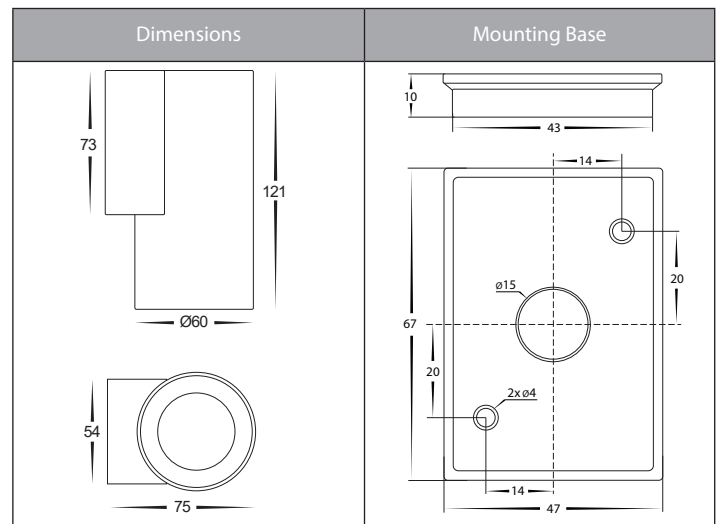

Aries 316 Stainless Steel White Fixed Down Wall Light

Product Specifications

| | |
|-------------------|--------------------------|
| Name | Aries |
| Material | 316 Stainless Steel |
| Colour | Poly Powder Coated White |
| IP Rating | IP65 |
| Installation Type | Wall - Surface Mounted |
| Lamp Base | Built in LED |
| Max Wattage | 6w |
| Protection Class | 1 (Requires Earth) |
| Lamp Expectancy | <30,000hrs |
| Diffuser Type | Clear Glass |
| CRI | CRI>80 |
| Dimmable | No |
| IK Rating | IK08 |
| Warranty | 3 Years Replacement* |

*Items ordered after 01-01-2022

Aries Antique Brass Fixed Down Wall Light

Product Specifications

| | |
|-------------------|------------------------|
| Name | Aries |
| Material | 316 Stainless Steel |
| Colour | Antique Brass |
| IP Rating | IP65 |
| Installation Type | Wall - Surface Mounted |
| Lamp Base | Built in LED |
| Max Wattage | 6w |
| Protection Class | 1 (Requires Earth) |
| Lamp Expectancy | <30,000hrs |
| Diffuser Type | Clear Glass |
| CRI | CRI>80 |
| Dimmable | No |
| IK Rating | IK08 |
| Warranty | 3 Years Replacement* |