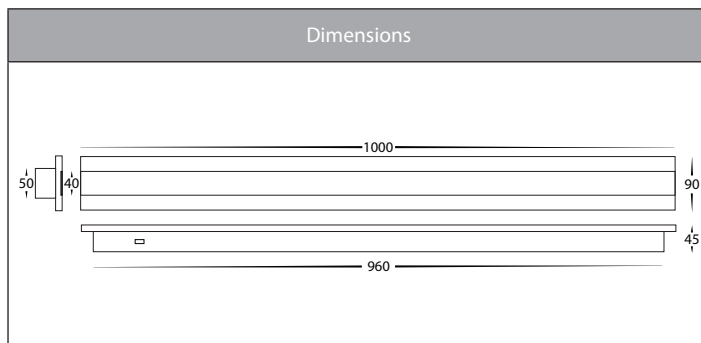

*Items ordered after 01-01-2022

Barline Aluminium 600mm Wall Light

Product Specifications

| | |
|-------------------|---|
| Name | Barline |
| Material | Aluminium + Perspex |
| Colour | Poly Powder Coated Black or White |
| IP Rating | IP65 |
| Installation Type | Wall or Ceiling - Surface Mounted |
| Lamp Base | Built in LED |
| Protection Class | 1 (Requires Earth) |
| Max Wattage | 1x 18w (3000K & 5500K = 9w 4000k = 18w) |
| Lamp Expectancy | <30,000hrs |
| Diffuser Type | Frosted Perspex |
| CRI | CRI>80 |
| Dimmable | No |
| IK Rating | IK08 |
| Warranty | 3 Years Replacement* |

Product Ordering

| Image | Part Number | Colour Temp | Lumens | Input Voltage | Beam Angle | Included LED | Barcode |
|-------|--------------------|-------------------------|--------------------------|---------------|------------|--|---------------|
| | HV3582T-BLK | 3000k 4000k 5500k | 540lm 1080lm 585lm | 240v AC | 180° | TRI Colour 9w-18w Built in LED | 9350418026477 |
| | HV3582T-WHT | 3000k 4000k 5500k | 540lm 1080lm 585lm | 240v AC | 180° | TRI Colour 9w-18w Built in LED | 9350418026484 |

*Items ordered after 01-01-2022

Barline Aluminium 1000mm Wall Light

Product Specifications

| | |
|-------------------|--|
| Name | Barline |
| Material | Aluminium + Perspex |
| Colour | Poly Powder Coated Black or White |
| IP Rating | IP65 |
| Installation Type | Wall or Ceiling - Surface Mounted |
| Lamp Base | Built in LED |
| Protection Class | 1 (Requires Earth) |
| Max Wattage | 1x 30w (3000K & 5500K = 15w 4000k = 30w) |
| Lamp Expectancy | <30,000hrs |
| Diffuser Type | Frosted Perspex |
| CRI | CRI>80 |
| Dimmable | No |
| IK Rating | IK08 |
| Warranty | 3 Years Replacement* |