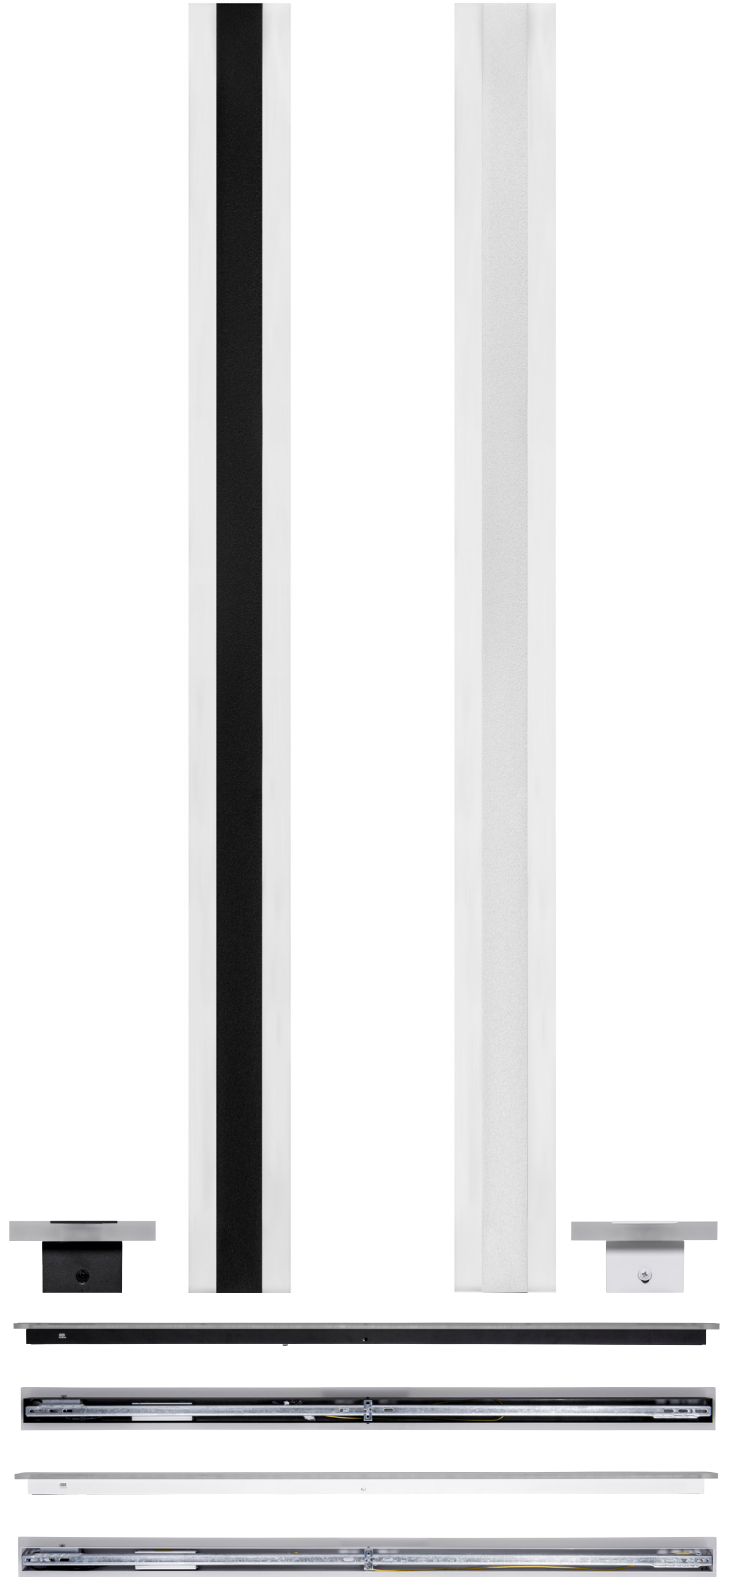

Barline Aluminium 1500mm Wall Light

Product Specifications

| | |
|-------------------|--|
| Name | Barline |
| Material | Aluminium + Perspex |
| Colour | Poly Powder Coated Black or White |
| IP Rating | IP65 |
| Installation Type | Wall or Ceiling - Surface Mounted |
| Lamp Base | Built in LED |
| Protection Class | Class 1 (Requires Earth) |
| Max Wattage | 1x 45w (3000k & 5500k = 22w 4000k = 45w) |
| Lamp Expectancy | <30,000hrs |
| Diffuser Type | Frosted Perspex |
| CRI | CRI>80 |
| Dimmable | No |
| IK Rating | IK08 |
| Warranty | 3 Years Replacement* |

*Items ordered after 01-01-2022

Barline Aluminium 300mm Wall Light

Product Specifications

| | |
|-------------------|---|
| Name | Barline |
| Material | Aluminium + Perspex |
| Colour | Poly Powder Coated Black or White |
| IP Rating | IP65 |
| Installation Type | Wall or Ceiling - Surface Mounted |
| Lamp Base | Built in LED |
| Protection Class | 1 (Requires Earth) |
| Max Wattage | 1x 9w (3000k & 5500k = 4.5w 4000k = 9w) |
| Lamp Expectancy | <30,000hrs |
| Diffuser Type | Frosted Perspex |
| CRI | CRI>80 |
| Dimmable | No |
| IK Rating | IK08 |
| Warranty | 3 Years Replacement* |

*Items ordered after 01-01-2022

Barline Aluminium 600mm Wall Light

Product Specifications

| | |
|-------------------|---|
| Name | Barline |
| Material | Aluminium + Perspex |
| Colour | Poly Powder Coated Black or White |
| IP Rating | IP65 |
| Installation Type | Wall or Ceiling - Surface Mounted |
| Lamp Base | Built in LED |
| Protection Class | 1 (Requires Earth) |
| Max Wattage | 1x 18w (3000K & 5500K = 9w 4000k = 18w) |
| Lamp Expectancy | <30,000hrs |
| Diffuser Type | Frosted Perspex |
| CRI | CRI>80 |
| Dimmable | No |
| IK Rating | IK08 |
| Warranty | 3 Years Replacement* |