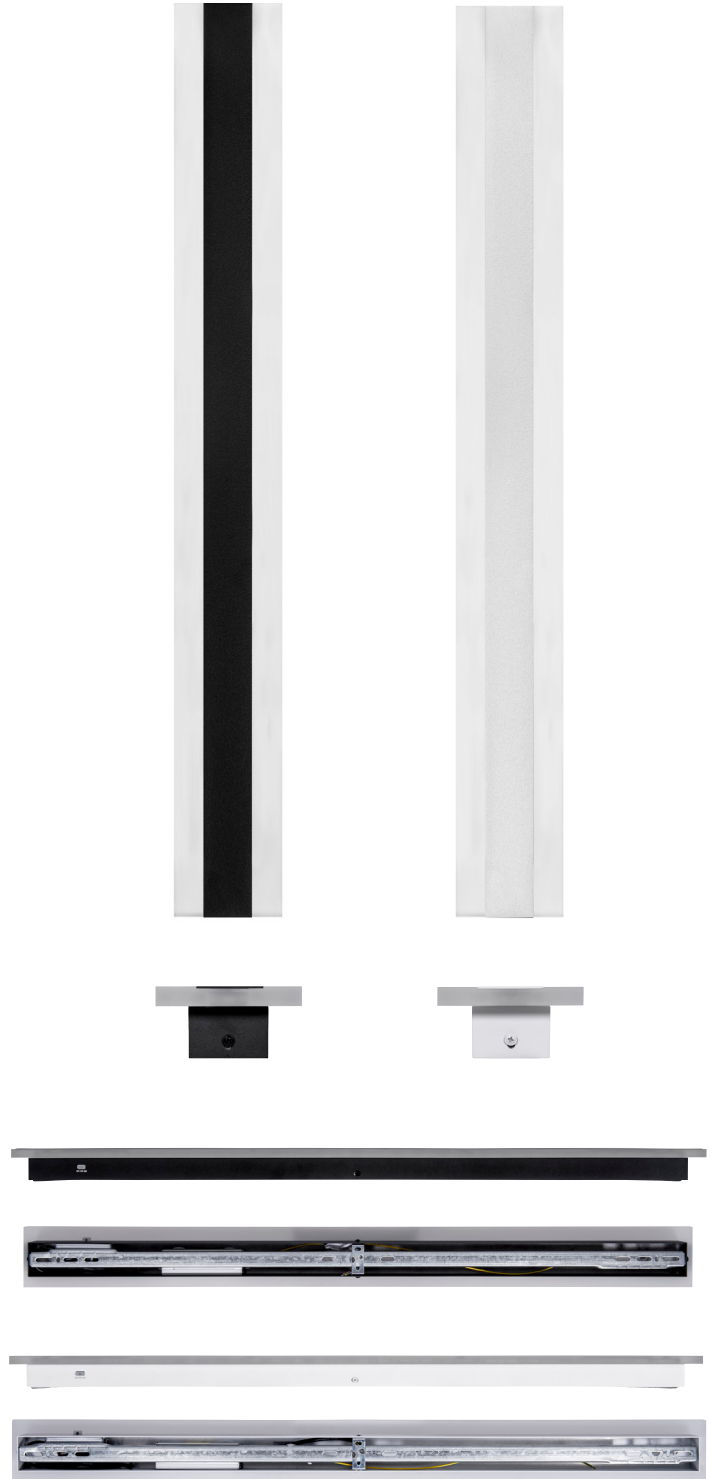

Barline Aluminium 1000mm Wall Light

Product Specifications

Name	Barline
Material	Aluminium + Perspex
Colour	Poly Powder Coated Black or White
IP Rating	IP65
Installation Type	Wall or Ceiling - Surface Mounted
Lamp Base	Built in LED
Protection Class	1 (Requires Earth)
Max Wattage	1x 30w (3000K & 5500K = 15w | 4000k = 30w)
Lamp Expectancy	<30,000hrs
Diffuser Type	Frosted Perspex
CRI	CRI>80
Dimmable	No
IK Rating	IK08
Warranty	3 Years Replacement*

Product Ordering

Image	Part Number	Colour Temp	Lumens	Input Voltage	Beam Angle	Included LED	Barcode
	HV3584T-BLK	3000k 4000k 5500k	900lm 1800lm 975lm	240v AC	180°	TRI Colour 15w - 30w Built in LED	9350418026491
	HV3584T-WHT	3000k 4000k 5500k	900lm 1800lm 975lm	240v AC	180°	TRI Colour 15w - 30w Built in LED	9350418026484

*Items ordered after 01-01-2022