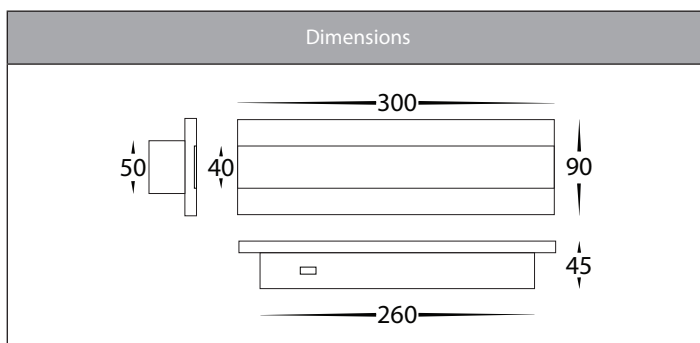

Product Ordering

| Image | Part Number | Colour Temp | Lumens | Input Voltage | Beam Angle | Included LED | Barcode |
|-------|--------------------|-------------------------|----------------------------|---------------|------------|---|---------------|
| | HV3586T-BLK | 3000k 4000k 5500k | 1380lm 2700lm 1495lm | 240v AC | 180° | TRI Colour 22w - 45w Built in LED | 9350418026514 |
| | HV3586T-WHT | 3000k 4000k 5500k | 1380lm 2700lm 1495lm | 240v AC | 180° | TRI Colour 22w - 45w Built in LED | 9350418026521 |

*Items ordered after 01-01-2022

Barline Aluminium 300mm Wall Light

Product Specifications

| | |
|-------------------|---|
| Name | Barline |
| Material | Aluminium + Perspex |
| Colour | Poly Powder Coated Black or White |
| IP Rating | IP65 |
| Installation Type | Wall or Ceiling - Surface Mounted |
| Lamp Base | Built in LED |
| Protection Class | 1 (Requires Earth) |
| Max Wattage | 1x 9w (3000k & 5500k = 4.5w 4000k = 9w) |
| Lamp Expectancy | <30,000hrs |
| Diffuser Type | Frosted Perspex |
| CRI | CRI>80 |
| Dimmable | No |
| IK Rating | IK08 |
| Warranty | 3 Years Replacement* |

*Items ordered after 01-01-2022

Barline Aluminium 600mm Wall Light

Product Specifications

| | |
|-------------------|---|
| Name | Barline |
| Material | Aluminium + Perspex |
| Colour | Poly Powder Coated Black or White |
| IP Rating | IP65 |
| Installation Type | Wall or Ceiling - Surface Mounted |
| Lamp Base | Built in LED |
| Protection Class | 1 (Requires Earth) |
| Max Wattage | 1x 18w (3000K & 5500K = 9w 4000k = 18w) |
| Lamp Expectancy | <30,000hrs |
| Diffuser Type | Frosted Perspex |
| CRI | CRI>80 |
| Dimmable | No |
| IK Rating | IK08 |
| Warranty | 3 Years Replacement* |