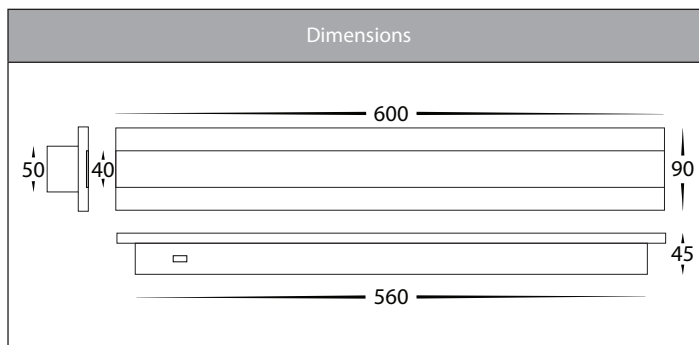

*Items ordered after 01-01-2022

Barline Aluminium 300mm Wall Light

Product Specifications

| | |
|-------------------|---|
| Name | Barline |
| Material | Aluminium + Perspex |
| Colour | Poly Powder Coated Black or White |
| IP Rating | IP65 |
| Installation Type | Wall or Ceiling - Surface Mounted |
| Lamp Base | Built in LED |
| Protection Class | 1 (Requires Earth) |
| Max Wattage | 1x 9w (3000k & 5500k = 4.5w 4000k = 9w) |
| Lamp Expectancy | <30,000hrs |
| Diffuser Type | Frosted Perspex |
| CRI | CRI>80 |
| Dimmable | No |
| IK Rating | IK08 |
| Warranty | 3 Years Replacement* |

Product Ordering

| Image | Part Number | Colour Temp | Lumens | Input Voltage | Beam Angle | Included LED | Barcode |
|-------|--------------------|-------------------------|-------------------------|---------------|------------|--|---------------|
| | HV3581T-BLK | 3000k 4000k 5500k | 270lm 540lm 290lm | 240v AC | 180° | TRI Colour 4.5w- 9w Built in LED | 9350418026453 |
| | HV3581T-WHT | 3000k 4000k 5500k | 270lm 540lm 290lm | 240v AC | 180° | TRI Colour 4.5w- 9w Built in LED | 9350418026460 |

*Items ordered after 01-01-2022

Barline Aluminium 600mm Wall Light

Product Specifications

| | |
|-------------------|---|
| Name | Barline |
| Material | Aluminium + Perspex |
| Colour | Poly Powder Coated Black or White |
| IP Rating | IP65 |
| Installation Type | Wall or Ceiling - Surface Mounted |
| Lamp Base | Built in LED |
| Protection Class | 1 (Requires Earth) |
| Max Wattage | 1x 18w (3000K & 5500K = 9w 4000k = 18w) |
| Lamp Expectancy | <30,000hrs |
| Diffuser Type | Frosted Perspex |
| CRI | CRI>80 |
| Dimmable | No |
| IK Rating | IK08 |
| Warranty | 3 Years Replacement* |