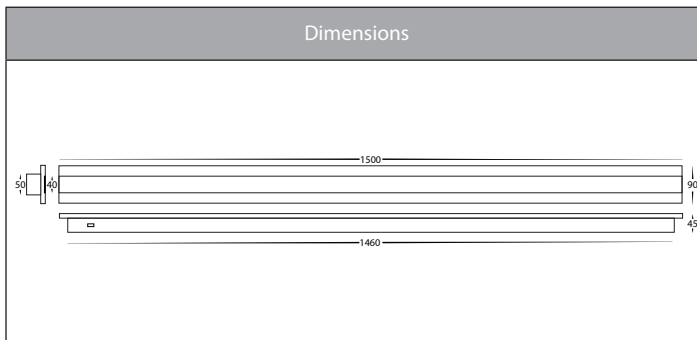

Barline Aluminium 1500mm Wall Light

Product Specifications

| | |
|-------------------|--|
| Name | Barline |
| Material | Aluminium + Perspex |
| Colour | Poly Powder Coated Black or White |
| IP Rating | IP65 |
| Installation Type | Wall or Ceiling - Surface Mounted |
| Lamp Base | Built in LED |
| Protection Class | Class 1 (Requires Earth) |
| Max Wattage | 1x 45w (3000k & 5500k = 22w 4000k = 45w) |
| Lamp Expectancy | <30,000hrs |
| Diffuser Type | Frosted Perspex |
| CRI | CRI>80 |
| Dimmable | No |
| IK Rating | IK08 |
| Warranty | 3 Years Replacement* |

Product Ordering

| Image | Part Number | Colour Temp | Lumens | Input Voltage | Beam Angle | Included LED | Barcode |
|-------|--------------------|-------------------------|----------------------------|---------------|------------|---|---------------|
| | HV3586T-BLK | 3000k 4000k 5500k | 1380lm 2700lm 1495lm | 240v AC | 180° | TRI Colour 22w - 45w Built in LED | 9350418026514 |
| | HV3586T-WHT | 3000k 4000k 5500k | 1380lm 2700lm 1495lm | 240v AC | 180° | TRI Colour 22w - 45w Built in LED | 9350418026521 |

*Items ordered after 01-01-2022

Barline Aluminium 300mm Wall Light

Product Specifications

| | |
|-------------------|---|
| Name | Barline |
| Material | Aluminium + Perspex |
| Colour | Poly Powder Coated Black or White |
| IP Rating | IP65 |
| Installation Type | Wall or Ceiling - Surface Mounted |
| Lamp Base | Built in LED |
| Protection Class | 1 (Requires Earth) |
| Max Wattage | 1x 9w (3000k & 5500k = 4.5w 4000k = 9w) |
| Lamp Expectancy | <30,000hrs |
| Diffuser Type | Frosted Perspex |
| CRI | CRI>80 |
| Dimmable | No |
| IK Rating | IK08 |
| Warranty | 3 Years Replacement* |