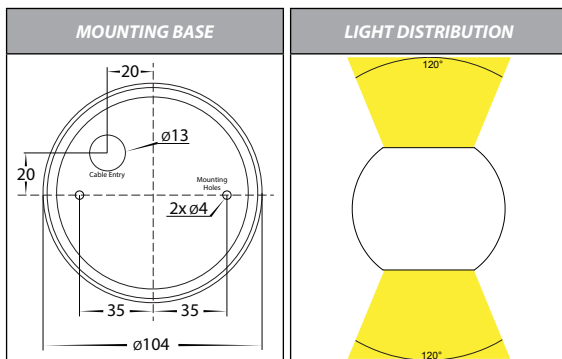

Cara Up & Down LED Wall Light

PRODUCT SPECIFICATIONS

Name	Cara
Material	Aluminium
Colour	Poly Powder Coated Black or White
IP Rating	IP54
Lamp Base	Built in LED
CRI	> 80
Wiring	Parallel
Dimmable	No
Warranty	3 Years Replacement*

APPROVAL	IP RATING	COLOUR TEMP
		Tri-Colour By Havit 3000K 4000K 5500K

IMAGE	PART NUMBER	COLOUR TEMP	LUMENS	INPUT VOLTAGE	BEAM ANGLE	INCLUDED LED
	HV35021T-BLK	3000k 4000k 5500k	2x 230lm 2x 245lm 2x 235lm	240v AC	120°	TRI Colour Built in 2x 3w LED
	HV35021T-WHT	3000k 4000k 5500k	2x 230lm 2x 245lm 2x 235lm	240v AC	120°	TRI Colour Built in 2x 3w LED