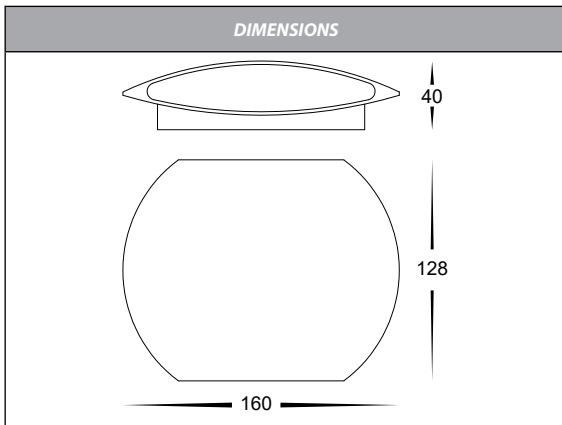

Cara Up & Down LED Wall Light

PRODUCT SPECIFICATIONS

Name	Cara
Material	Aluminium
Colour	Poly Powder Coated Black or White
IP Rating	IP54
Lamp Base	Built in LED
CRI	> 80
Wiring	Parallel
Dimmable	No
Warranty	3 Years Replacement*

APPROVAL	IP RATING	COLOUR TEMP
		Tri-Colour By Havit 3000K 4000K 5500K

IMAGE	PART NUMBER	COLOUR TEMP	LUMENS	INPUT VOLTAGE	BEAM ANGLE	INCLUDED LED
	HV35021T-BLK	3000k 4000k 5500k	2x 230lm 2x 245lm 2x 235lm	240v AC	120°	TRI Colour Built in 2x 3w LED
	HV35021T-WHT	3000k 4000k 5500k	2x 230lm 2x 245lm 2x 235lm	240v AC	120°	TRI Colour Built in 2x 3w LED

*Items ordered after 01-01-2022

For More Information Contact Havit Lighting

143 Beauchamp Road
Matraville NSW 2036
Australia

Tel: 02 9381 83000
Fax: 02 9666 888
Email: sales@havit.com.au
Web: www.havit.com.au

Warranty Terms & Conditions

Additional Information