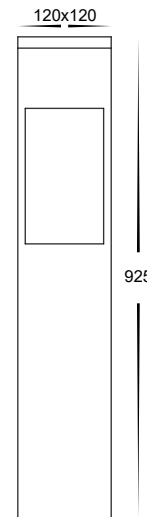

## Product Specifications

Name	Fedor
Material	Aluminium
Colour	Poly Powder Coated Black
IP Rating	IP65
Installation Type	Ground - Surface Mounted
Lamp Base	Built in LED
Max Wattage	12w
Lamp Expectancy	<30,000hrs
Diffuser Type	Clear Perspex
CRI	CRI>80
Dimmable	No
Warranty	3 Years Replacement*

## Product Ordering

Part Number	Colour Temp	Lumens	Input Voltage	Beam Angle	Included LED	Barcode
<b>HV1631T-BLK-240V-SQ</b>	3000k 4000k 5500k	770lm 780lm 775lm	240v AC	60°	<b>TRI Colour</b> 12w Built in LED	9350418019660
<b>HV1631T-BLK-24V-SQ</b>	3000k 4000k 5500k	770lm 780lm 775lm	24v DC	60°	<b>TRI Colour</b> 12w Built in LED	T.B.C.