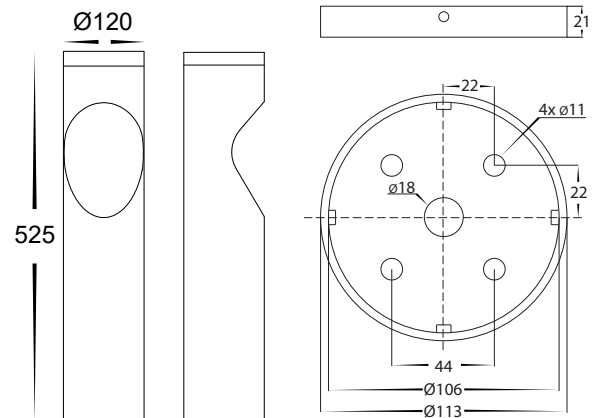

Optional Havit Compatible Accessories

Image	Part Number	Description
	24v DC LED Drivers	See Catalogue or Website for full range of 24v DC LED Drivers