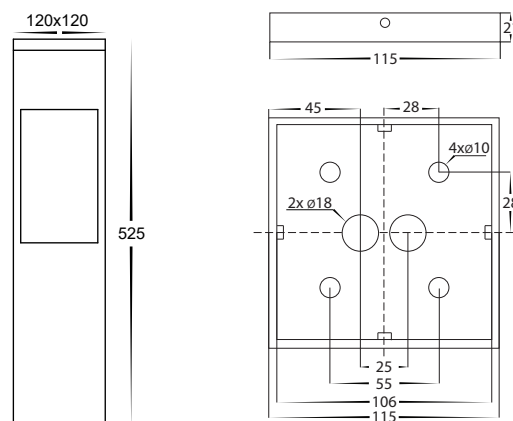

Optional Havit Compatible Accessories

Image	Part Number	Description
	24v DC LED Drivers	See Catalogue or Website for full range of 24v DC LED Drivers