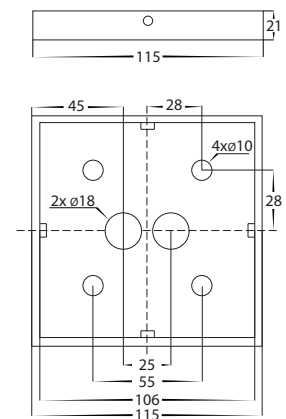

Product Ordering

Part Number	Colour Temp	Lumens	Input Voltage	Beam Angle	Included LED	Barcode
HV1631T-BLK-240V-SQ	3000k 4000k 5500k	770lm 780lm 775lm	240v AC	60°	TRI Colour 12w Built in LED	9350418019660
HV1631T-BLK-24V-SQ	3000k 4000k 5500k	770lm 780lm 775lm	24v DC	60°	TRI Colour 12w Built in LED	T.B.C.

*Items ordered after 01-01-2022