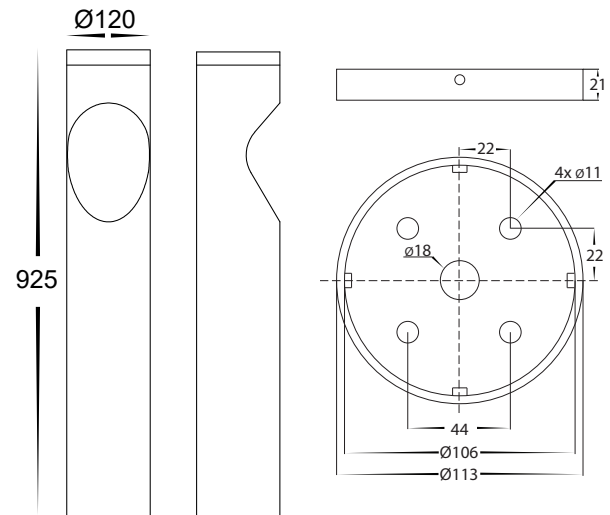

Optional Havit Compatible Accessories

Image	Part Number	Description
	24v DC LED Drivers	See Catalogue or Website for full range of 24v DC LED Drivers