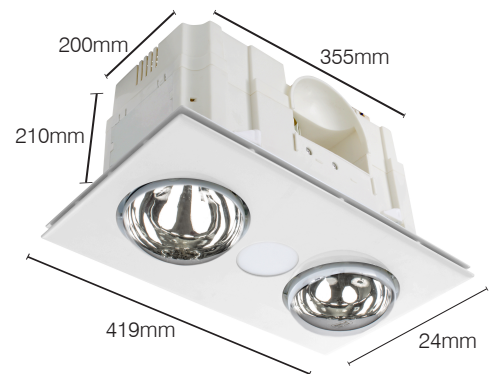

HORIZON 2 LIGHT BATHROOM MATE

TECHNICAL SPECIFICATIONS

Operating Voltage:	240V / 50Hz
Class:	Class I (1)
Total Wattage:	634W total max.
Motor Wattage:	75W Total
Motor Type:	Longlife ball bearing
Air Extraction:	up to 300m³/hr (83l/sec)
Heat Wattage:	2x 275W
Heat Type:	Instant heat globes
Light Wattage:	9W (1050lm max)
Light adjustable:	Change colour temperature from 3000K, 4200K or 6000K
Light Lumens	950lm (3000K); 1050lm (4200K); 1000lm (6000K)
Cutout:	355mm x 200mm
Outlet Diameter:	suits ø125mm ducting
Ingress protection:	IPX4 (rated on LED light only)
Control:	3-Gang wall control
Thermal Safety Switch:	Auto cut-off / Fan on (80°C)
Recommended minimum installation depth to roof:	150mm
Includes Accessories:	3-Gang wall control, 1.5m flexible aluminium ducting, 2 x duct clamps and exterior grille
Warranty	3 year replacement

INSTALLATION

Must be installed by a licensed electrician

	MODEL	COLOUR	DESCRIPTION	BOX SIZE	GROSS WEIGHT	BOX QTY	BARCODE/TUN
RETAIL BOX	19847/05	White	Horizon LED 3-in1 Light, Heat, Fan Bathroom Mate	W295 x H270 x D440 mm	4.65 kg	1 pc	 9 312641 198475 >
OUTER BOX	19847/05	White	Horizon LED 3-in1 Light, Heat, Fan Bathroom Mate	W460 x H620 x D610 mm	18.6 kg	4 pc	 19312641198472