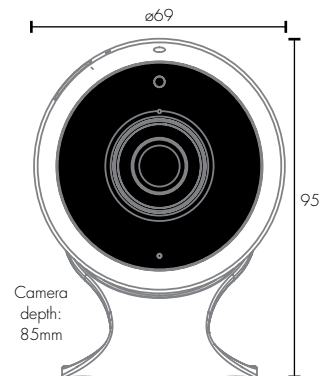

SMART WiFi DROPLET INDOOR CAMERA

TECHNICAL SPECIFICATIONS

Camera type:	Full High Definition, 2-megapixel Fish-eye wide angle lens
Video resolution:	1080P (1980 x 1080 pixels), 25fps
Audio:	Two-way audio
Field of view:	140 degree fish-eye wide viewing angle
Motion detection:	3-Level PIR motion sensing (Low/Medium/High)
PIR distance:	Up to 4m
Sound detection:	Push notification to device
Night vision:	3 x infrared LED's
Night vision distance:	Up to 5 metres
Ingress protection:	IP20 rated (Indoor only)
Memory:	Micro SD Class 10 (128GB max, not included), rolling
Power source:	1 x USB to micro-USB cable and 220-240V adapter
Supported power:	220-240V 50Hz DC5.0V / 1000mA
LED Indicator:	Blue (network connected and online)
Operating temperature:	5°C to 35°C
Warranty:	1 year replacement
WiFi Info:	Works with 2.4GHz WiFi frequency only IEEE802.11b/g/n, 2.4GHz Mac Encryption; WEP/WAPI/TKIP/AES
Device Requirements:	iOS 8.0 or higher, Android 4.1 or higher

INSTALLATION

Do-it-Yourself installation

	MODEL	COLOUR	DESCRIPTION	BOX SIZE	GROSS WEIGHT	BOX QTY	BARCODE/TUN
RETAIL BOX	21879/05	White	Smart WiFi Droplet Camera	W97 x H180 x D75 mm	0.18 kg	1 pc	 9 312641 218791 >
INNER CTN	21879/05	White	Smart WiFi Droplet Camera	W335 x H280 x D230 mm	0.40 kg	2 pc	 19312641218798
OUTER CTN	21879/05	White	Smart WiFi Droplet Camera	W335 x H280 x D230 mm	2.20 kg	10 pc	 29312641218795
RETAIL BOX	21880/05	White	Smart WiFi Droplet Camera Twin Pack	W160 x H180 x D75 mm	0.36 kg	1 pc	 9 312641 218807 >
INNER CTN	21880/05	White	Smart WiFi Droplet Camera Twin Pack	W335 x H280 x D230 mm	0.80 kg	2 pc	 19312641218804
OUTER CTN	21880/05	White	Smart WiFi Droplet Camera Twin Pack	W335 x H280 x D230 mm	8.1 kg	10 pc	 29312641218801