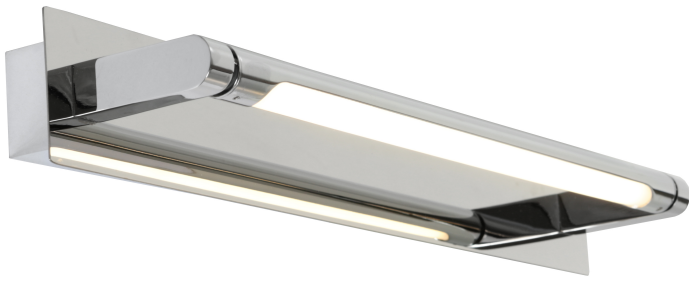

Vanity

Coral

Recommended dimmer:
Clipsal LED, Dimpala Trader
8w not dimmable

Black finish | Opal acrylic lens

Model No	Description	Light Source	Lumens	Dimensions
CORA8WLEDBLK	8W LED Vanity Light	48 x 0.2w SMD	680Lm	L: 440mm H: 65mm P: 100mm
CORA12WLEDBLK	12W LED Vanity Light	72 x 0.2w SMD	1113Lm	L: 600mm H: 65mm P: 105mm
CORA16WLEDBLK	16W LED Vanity Light	96 x 0.2w SMD	1410Lm	L: 760mm H: 65mm P: 105mm

Vanity

Coral

Recommended dimmer:
Clipsal LED, Dimpala Trader
8w not dimmable

Chrome finish | Opal acrylic lens

Model No	Description	Light Source	Lumens	Dimensions
CORA8WLEDCH	8W LED Vanity Light	48 x 0.2w SMD	680Lm	L: 440mm H: 65mm P: 100mm
CORA12WLEDCH	12W LED Vanity Light	72 x 0.2w SMD	1113Lm	L: 600mm H: 65mm P: 105mm
CORA16WLEDCH	16W LED Vanity Light	96 x 0.2w SMD	1410Lm	L: 760mm H: 65mm P: 105mm