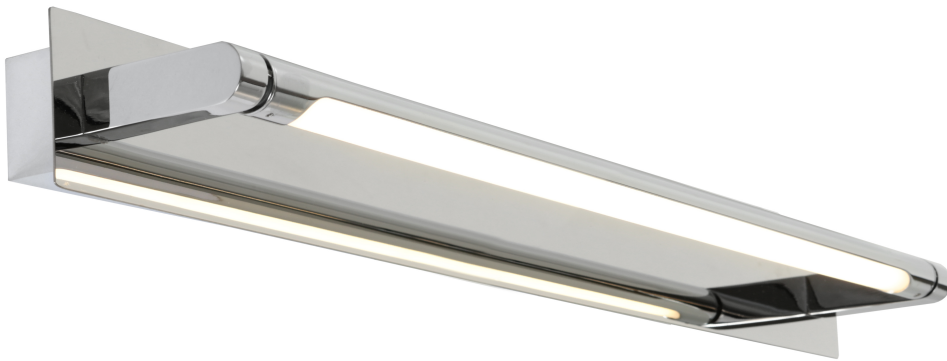

Vanity

Coral

Recommended dimmer:
Clipsal LED, Dimpala Trader
8w not dimmable

Black finish | Opal acrylic lens

Model No	Description	Light Source	Lumens	Dimensions
CORA8WLEDBLK	8W LED Vanity Light	48 x 0.2w SMD	680Lm	L: 440mm H: 65mm P: 100mm
CORA12WLEDBLK	12W LED Vanity Light	72 x 0.2w SMD	1113Lm	L: 600mm H: 65mm P: 105mm
CORA16WLEDBLK	16W LED Vanity Light	96 x 0.2w SMD	1410Lm	L: 760mm H: 65mm P: 105mm

Vanity

Coral

Recommended dimmer:
Clipsal LED, Dimpala Trader
8w not dimmable

Chrome finish | Opal acrylic lens

Model No	Description	Light Source	Lumens	Dimensions
CORA8WLEDCH	8W LED Vanity Light	48 x 0.2w SMD	680Lm	L: 440mm H: 65mm P: 100mm
CORA12WLEDCH	12W LED Vanity Light	72 x 0.2w SMD	1113Lm	L: 600mm H: 65mm P: 105mm
CORA16WLEDCH	16W LED Vanity Light	96 x 0.2w SMD	1410Lm	L: 760mm H: 65mm P: 105mm