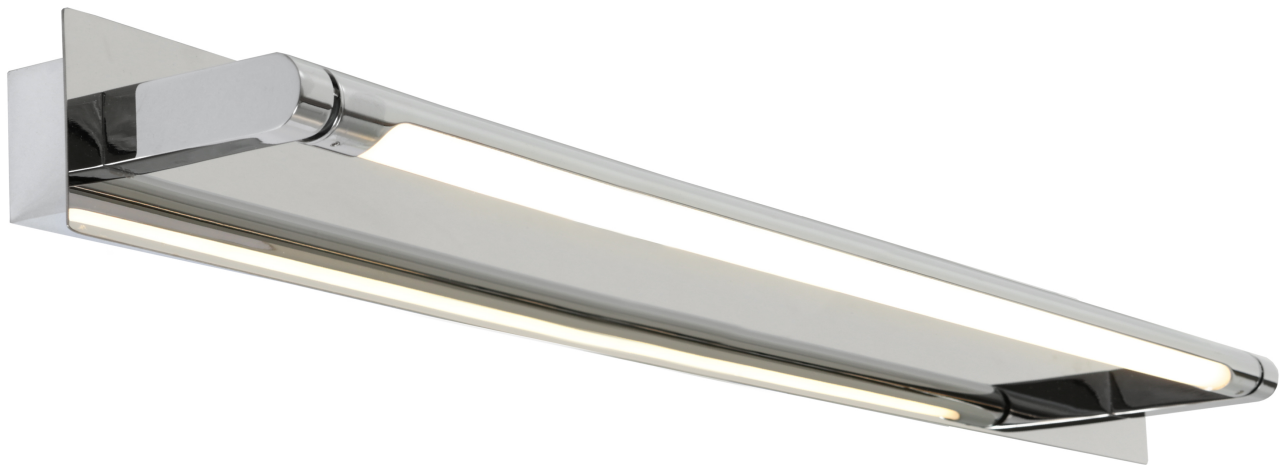

Vanity

Coral

Recommended dimmer:
Clipsal LED, Dimpala Trader
8w not dimmable

Black finish | Opal acrylic lens

Model No	Description	Light Source	Lumens	Dimensions
CORA8WLEDBLK	8W LED Vanity Light	48 x 0.2w SMD	680Lm	L: 440mm H: 65mm P: 100mm
CORA12WLEDBLK	12W LED Vanity Light	72 x 0.2w SMD	1113Lm	L: 600mm H: 65mm P: 105mm
CORA16WLEDBLK	16W LED Vanity Light	96 x 0.2w SMD	1410Lm	L: 760mm H: 65mm P: 105mm

Vanity

Coral

Recommended dimmer:
Clipsal LED, Dimpala Trader
8w not dimmable

Chrome finish | Opal acrylic lens

Model No	Description	Light Source	Lumens	Dimensions
CORA8WLEDCH	8W LED Vanity Light	48 x 0.2w SMD	680Lm	L: 440mm H: 65mm P: 100mm
CORA12WLEDCH	12W LED Vanity Light	72 x 0.2w SMD	1113Lm	L: 600mm H: 65mm P: 105mm
CORA16WLEDCH	16W LED Vanity Light	96 x 0.2w SMD	1410Lm	L: 760mm H: 65mm P: 105mm