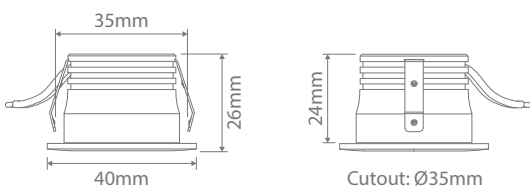

Diagrams / Additional

Item No.	Variant		CCT
	Wht	Blk	
PICO-3	21576	21575	TRIO