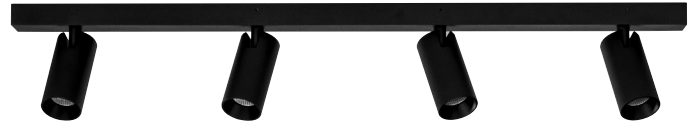

Revo Aluminium Black or White 3 Light Adjustable Spot Lights

Product Specifications

Name	Revo
Material	Aluminium
Colour	Poly Powder Coated Black or White
IP Rating	IP20
IK Rating	IK08
Installation Type	Ceiling or Wall - Surface Mounted
Lamp Base	Built in LED
Max Wattage	3x 8w
Protection Class	1 (Earth Required)
Lamp Expectancy	<30,000hrs
Diffuser Type	Glass
CRI	CRI>80
Dimmable	Yes - Triac
Warranty	3 Years Replacement*

Optional Havit Compatible Accessories

Image	Part Number	Description
	HV9625	Triac Dimmer when used with Triac Dimmable Drivers

Dimensions	Mounting Base

Product Ordering

Image	Part Number	Colour Temp	Lumens	Input Voltage	Beam Angle	Included LED	Barcode
	HV4002T-3-BLK	3000k 4000k 5500k	3x 640lm 3x 680lm 3x 720lm	240v AC	45°	TRI Colour 3x 8w Built in LED	9350418025944
	HV4002T-3-WHT	3000k 4000k 5500k	3x 640lm 3x 680lm 3x 720lm	240v AC	45°	TRI Colour 3x 8w Built in LED	9350418025968

*Items ordered after 01-01-2022

Revo Aluminium Black or White 4 Light Adjustable Spot Lights

Product Specifications

Name	Revo
Material	Aluminium
Colour	Poly Powder Coated Black or White
IP Rating	IP20
IK Rating	IK08
Installation Type	Ceiling or Wall - Surface Mounted
Lamp Base	Built in LED
Max Wattage	4x 8w
Protection Class	1 (Earth Required)
Lamp Expectancy	<30,000hrs
Diffuser Type	Glass
CRI	CRI>80
Dimmable	Yes - Triac
Warranty	3 Years Replacement*