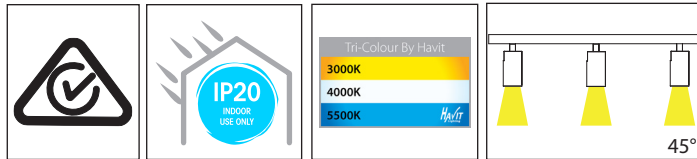

Revo Aluminium Black or White 3 Light Adjustable Spot Lights

Product Specifications

Name	Revo
Material	Aluminium
Colour	Poly Powder Coated Black or White
IP Rating	IP20
IK Rating	IK08
Installation Type	Ceiling or Wall - Surface Mounted
Lamp Base	Built in LED
Max Wattage	3x 8w
Protection Class	1 (Earth Required)
Lamp Expectancy	<30,000hrs
Diffuser Type	Glass
CRI	CRI>80
Dimmable	Yes - Triac
Warranty	3 Years Replacement*

*Items ordered after 01-01-2022

Revo Aluminium Black or White 4 Light Adjustable Spot Lights

Product Specifications

Name	Revo
Material	Aluminium
Colour	Poly Powder Coated Black or White
IP Rating	IP20
IK Rating	IK08
Installation Type	Ceiling or Wall - Surface Mounted
Lamp Base	Built in LED
Max Wattage	4x 8w
Protection Class	1 (Earth Required)
Lamp Expectancy	<30,000hrs
Diffuser Type	Glass
CRI	CRI>80
Dimmable	Yes - Triac
Warranty	3 Years Replacement*