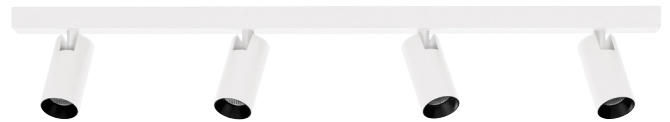

Revo Aluminium Black or White 3 Light Adjustable Spot Lights

Product Specifications

Name	Revo
Material	Aluminium
Colour	Poly Powder Coated Black or White
IP Rating	IP20
IK Rating	IK08
Installation Type	Ceiling or Wall - Surface Mounted
Lamp Base	Built in LED
Max Wattage	3x 8w
Protection Class	1 (Earth Required)
Lamp Expectancy	<30,000hrs
Diffuser Type	Glass
CRI	CRI>80
Dimmable	Yes - Triac
Warranty	3 Years Replacement*

Optional Havit Compatible Accessories

Image	Part Number	Description
	HV9625	Triac Dimmer when used with Triac Dimmable Drivers

Dimensions	Mounting Base

Product Ordering

Image	Part Number	Colour Temp	Lumens	Input Voltage	Beam Angle	Included LED	Barcode
	HV4002T-3-BLK	3000k 4000k 5500k	3x 640lm 3x 680lm 3x 720lm	240v AC	45°	TRI Colour 3x 8w Built in LED	9350418025944
	HV4002T-3-WHT	3000k 4000k 5500k	3x 640lm 3x 680lm 3x 720lm	240v AC	45°	TRI Colour 3x 8w Built in LED	9350418025968

*Items ordered after 01-01-2022

Revo Aluminium Black or White 4 Light Adjustable Spot Lights

Product Specifications

Name	Revo
Material	Aluminium
Colour	Poly Powder Coated Black or White
IP Rating	IP20
IK Rating	IK08
Installation Type	Ceiling or Wall - Surface Mounted
Lamp Base	Built in LED
Max Wattage	4x 8w
Protection Class	1 (Earth Required)
Lamp Expectancy	<30,000hrs
Diffuser Type	Glass
CRI	CRI>80
Dimmable	Yes - Triac
Warranty	3 Years Replacement*