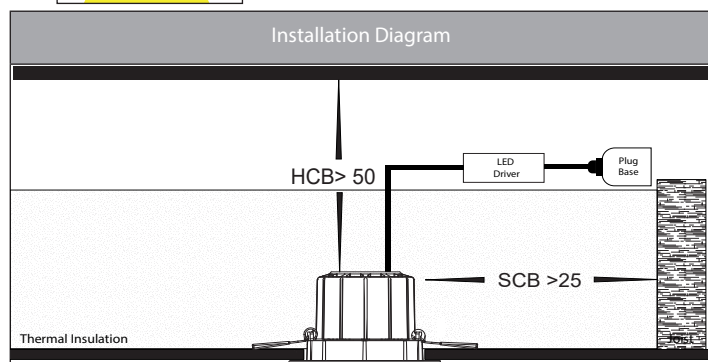

Compatible with major smart home systems.