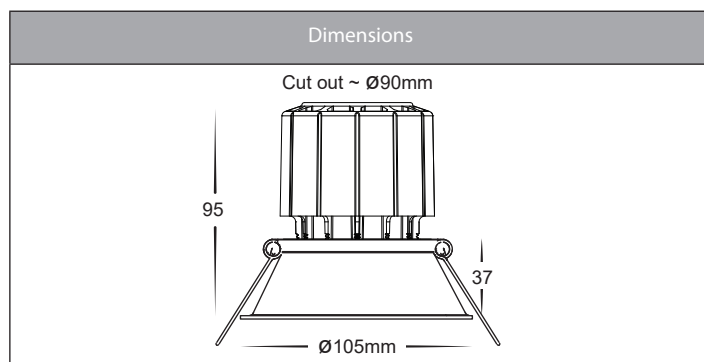

Compatible with major smart home systems.