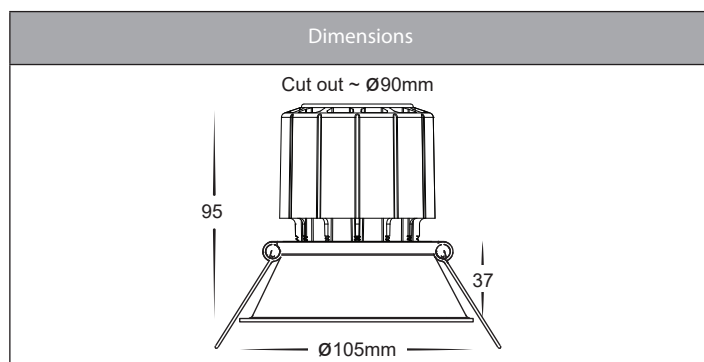

Compatible with major smart home systems.