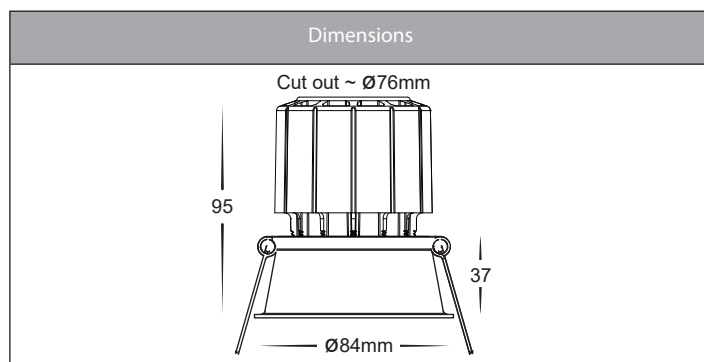

Compatible with major smart home systems.