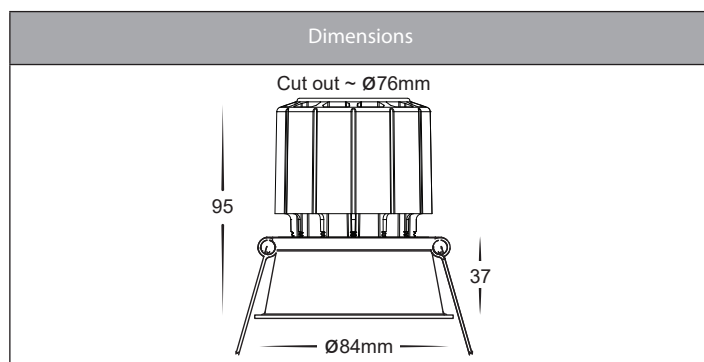

Compatible with major smart home systems.