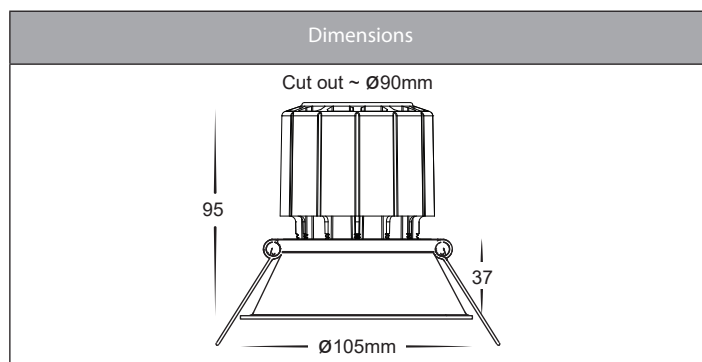

Compatible with major smart home systems.