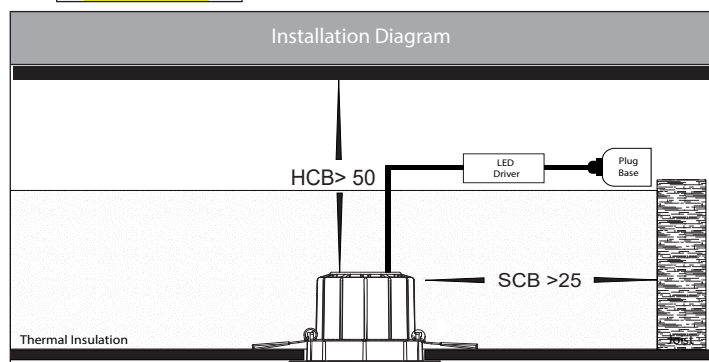

Compatible with major smart home systems.