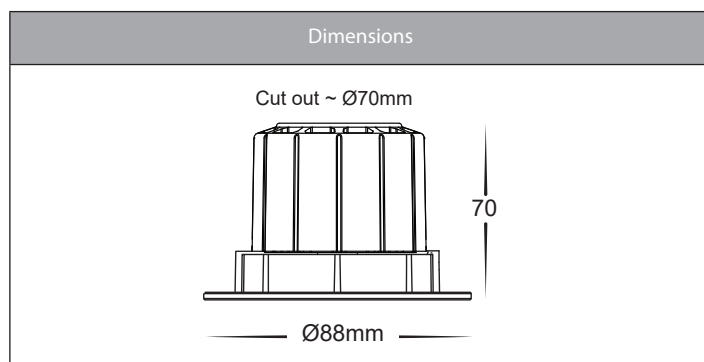

Compatible with major smart home systems.