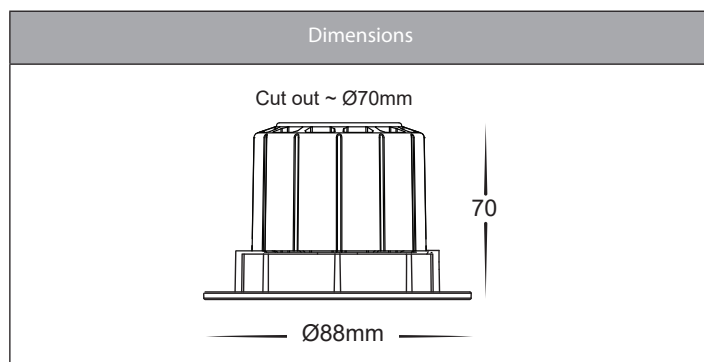

Prime RGBCW WIFI Recessed Downlights

Product Specifications

Name	Prime
Material	Aluminium + PC
Colour	Black or White
IP Rating	IP54 - Front of Fitting Only
Installation Type	Ceiling - Recessed
Lamp Base	Built in LED
Protection Class	240v = 2 (No Earth Required)
Max Wattage	12w
Lamp Expectancy	<30,000hrs
Diffuser Type	Opal Polycarbonate
IC Rating	IC-4
UGR	<34
CRI	CRI>90
Dimmable	Yes - Controlled with TUYA App
IK Rating	IK08
Warranty	3 Years Replacement*

Compatible with major smart home systems.

Product Ordering

Image	Part Number	Colour Temp	Lumens	Input Voltage	Beam Angle	Included LED	Barcode
	HV5511RGBCW-BLK	(RGBCW) RGB + 3000k - 5500k	300lm-320lm 3000K-5500K	240v AC	120°	RGBCW 12w Built in LED	9350418026743
	HV5511RGBCW-WHT	(RGBCW) RGB + 3000k - 5500k	300lm-320lm 3000K-5500K	240v AC	120°	RGBCW 12w Built in LED	9350418026736

*Items ordered after 01-01-2022