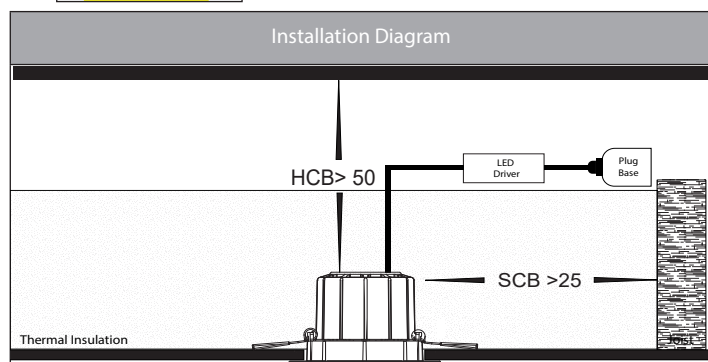

Compatible with major smart home systems.