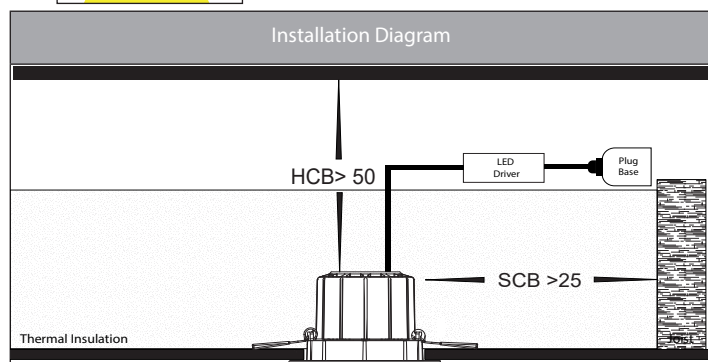

Prime RGBCW WIFI Recessed Downlights

Product Specifications

Name	Prime
Material	Aluminium + PC
Colour	Black or White
IP Rating	IP54 - Front of Fitting Only
Installation Type	Ceiling - Recessed
Lamp Base	Built in LED
Protection Class	240v = 2 (No Earth Required)
Max Wattage	12w
Lamp Expectancy	<30,000hrs
Diffuser Type	Opal Polycarbonate
IC Rating	IC-4
UGR	<34
CRI	CRI>90
Dimmable	Yes - Controlled with TUYA App
IK Rating	IK08
Warranty	3 Years Replacement*

Compatible with major smart home systems.

Product Ordering

Image	Part Number	Colour Temp	Lumens	Input Voltage	Beam Angle	Included LED	Barcode
	HV5511RGBCW-BLK	(RGBCW) RGB + 3000k - 5500k	300lm-320lm 3000K-5500K	240v AC	120°	RGBCW 12w Built in LED	9350418026743
	HV5511RGBCW-WHT	(RGBCW) RGB + 3000k - 5500k	300lm-320lm 3000K-5500K	240v AC	120°	RGBCW 12w Built in LED	9350418026736

*Items ordered after 01-01-2022