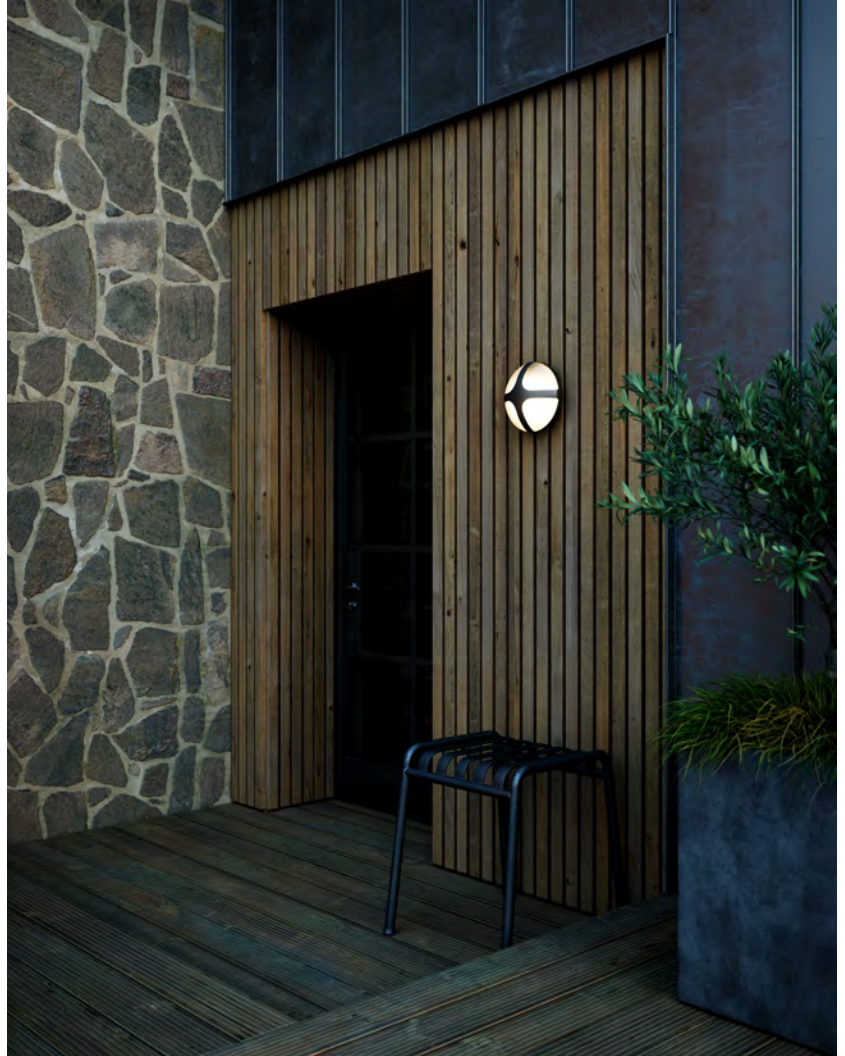

CROSS 20 | WALL LIGHTING | BLACK

2118121003

nordlux®

Voltage (V): 230 Volt
IP degree if the fixture includes two types of IP degree: IP54
Maximum compatible bulb wattage (W): 15W
Class (Class I, Class II, Class III): Class 1 (Earth contact)
Lampholder type (eg, E27/E14, etc): E14
Parallel connection possible?: True

Color: Black
Height (cm): 20.5
Width (cm): 10.4
Length (cm): 20.5
Projection (cm): 10.4
EAN: 5704924004513
TUN: 2140626
Item Number: 2118121003

Pcs Per Master Carton: 3
Sales Box Height (cm): 21.5
Sales Box Width(cm): 11.5
Sales Box Depth (cm): 21.5
Sales Box Volume m³ : 0.0053
Net weight of the luminaire (kg): 0.45

Primary material: Aluminium
Secondary material: Plastic
Color of the Glass: Opal white

- Classic and modern design • Like a piece of jewellery for your house
- Well suited for Nordlux Smart Bulb • Classic and modern design

The round, minimalist design expression of the Cross wall light by Maria Berntsen will embellish any exterior design - almost like a piece of jewellery for your home. Emits a warm, diffused light that creates an inviting atmosphere for your outdoor areas.

Made from hardened anodized aluminium.