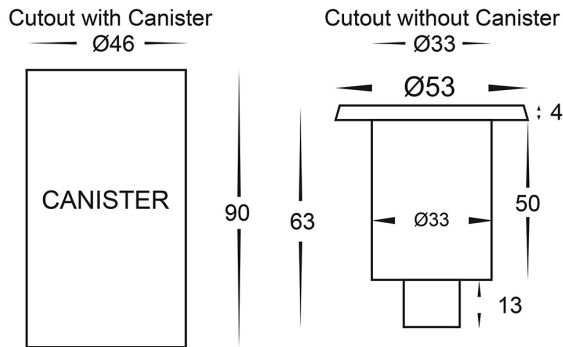

316 Stainless Steel Black Inground or Deck Lights

PRODUCT SPECIFICATIONS

- Name:** Mini Ollo
Material: 316 Stainless Steel
Colour: Poly powder coated black face
IP Rating: IP65
Lamp Base: Built in LED
CRI: ≥80
Cable Length: 300mm
Wiring: Parallel
Dimmable: No
Warranty: 2 Years Replacement**

DIMENSIONS

APPROVALS

IP RATING

COLOUR TEMPERATURE

INSTALLATION WITH ADEQUATE DRAINAGE

Product Ordering

| IMAGE | PART NUMBER | COLOURTEMP | LUMENS | INPUT | BEAM ANGLE | INCLUDED LED |
|-------|--------------------|------------|--------|--------|------------|-----------------|
| | HV2892C-BLK | 5500k | 90lm | 12v DC | 36° | 1w Built in LED |
| | HV2892W-BLK | 3000k | 80lm | | | |