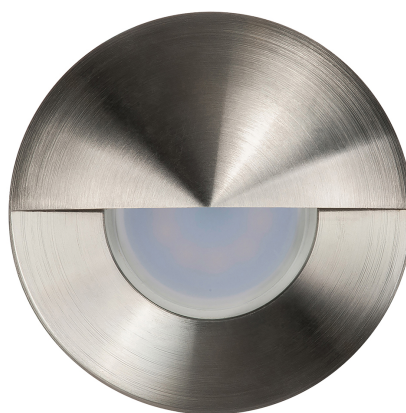

316 Stainless Steel Round Recessed Step or Wall Light

PRODUCT SPECIFICATIONS

Name: Ollo
Material: 316 Stainless Steel
Colour: Stainless Steel
IP Rating: IP65
Lamp Base: MR16 or GU10
CRI: ≥80
Cable Length: 300mm
Wiring: Parallel
Dimmable: No
Warranty: 2 Years Replacement**

Not suitable for inground use.