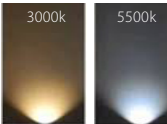

316 Stainless Steel Black Inground or Deck Lights

PRODUCT SPECIFICATIONS

- Name:** Mini Ollo
Material: 316 Stainless Steel
Colour: Poly powder coated black face
IP Rating: IP65
Lamp Base: Built in LED
CRI: ≥80
Cable Length: 300mm
Wiring: Parallel
Dimmable: No
Warranty: 2 Years Replacement**

DIMENSIONS

APPROVALS

IP RATING

COLOUR TEMPERATURE

INSTALLATION WITH ADEQUATE DRAINAGE

Product Ordering

| IMAGE | PART NUMBER | COLOURTEMP | LUMENS | INPUT | BEAM ANGLE | INCLUDED LED |
|-------|--------------------|------------|--------|--------|------------|-----------------|
| | HV2892C-BLK | 5500k | 90lm | 12v DC | 36° | 1w Built in LED |
| | HV2892W-BLK | 3000k | 80lm | | | |