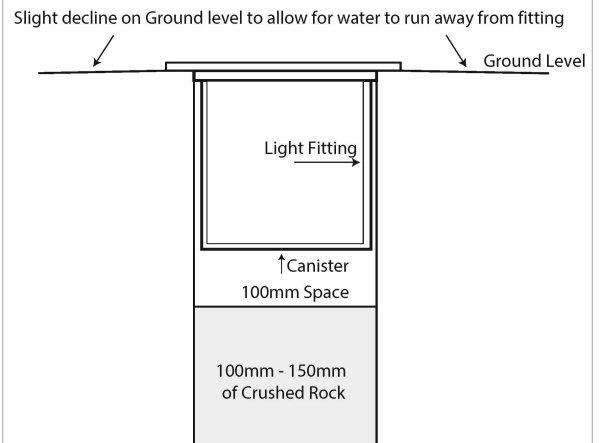

DIMENSIONS

APPROVALS

IP RATING

COLOUR TEMPERATURE

INSTALLATION WITH ADEQUATE DRAINAGE

Product Ordering

| IMAGE | PART NUMBER | COLOURTEMP | LUMENS | INPUT | BEAM ANGLE | INCLUDED LED |
|-------|----------------------|------------|--------|--------|------------|-----------------|
| | HV2892C-SS316 | 5500k | 90lm | 12v DC | 36° | 1w Built in LED |
| | HV2892W-SS316 | 3000k | 80lm | | | |