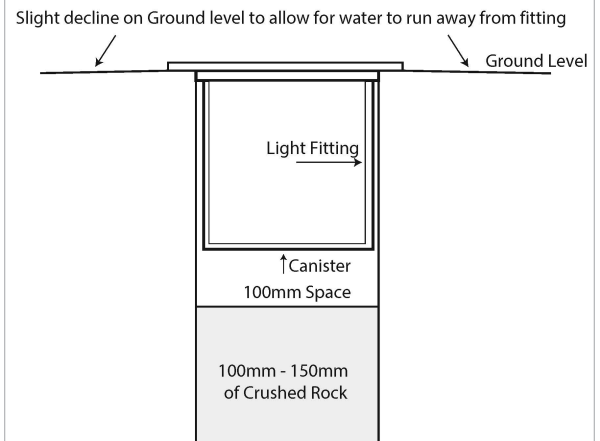

Weathered Copper

DIMENSIONS

APPROVALS

IP RATING

COLOUR TEMPERATURE

INSTALLATION WITH ADEQUATE DRAINAGE

Product Ordering

| IMAGE | PART NUMBER | COLOURTEMP | LUMENS | INPUT | BEAM ANGLE | INCLUDED LED |
|-------|-------------------|------------|--------|--------|------------|-----------------|
| | HV2892C-CP | 5500k | 90lm | 12v DC | 36° | 1w Built in LED |
| | HV2892W-CP | 3000k | 80lm | | | |