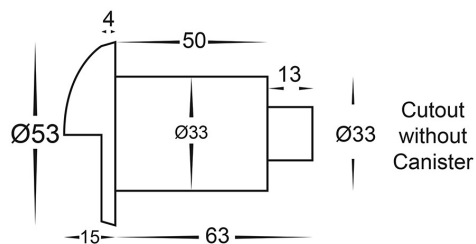

DIMENSIONS

Cutout
without
Canister