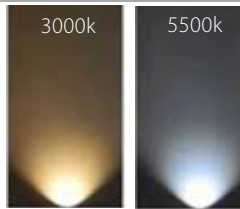

COLOUR TEMPERATURE