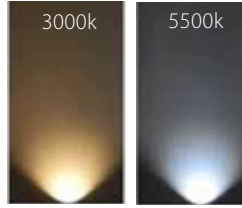

COLOUR TEMPERATURE