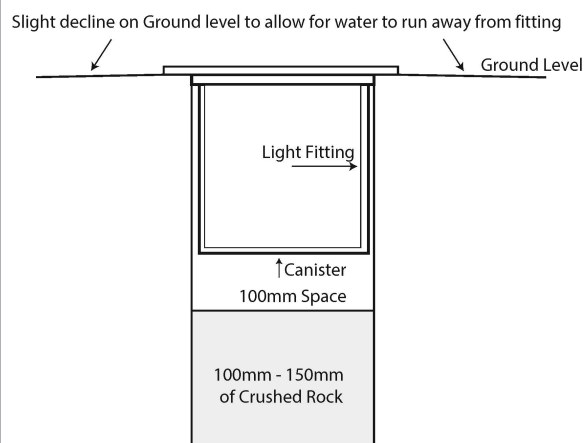

Compatible with
Tri-Colour 9in1
3w, 5w, 7w
12v or 24v LED Globes

DIMENSIONS

APPROVALS

IP RATING

COLOUR TEMPERATURE

INSTALLATION WITH ADEQUATE DRAINAGE

OPTIONAL ACCESSORIES

HV190-HC
 HONEYCOMB LENS