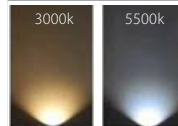

316 Stainless Steel Black Inground or Deck Lights

PRODUCT SPECIFICATIONS

- Name:** Mini Ollo
Material: 316 Stainless Steel
Colour: Poly powder coated black face
IP Rating: IP65
Lamp Base: Built in LED
CRI: ≥80
Cable Length: 300mm
Wiring: Parallel
Dimmable: No
Warranty: 2 Years Replacement**

Weathered Copper

DIMENSIONS

APPROVALS

IP RATING

COLOUR TEMPERATURE

INSTALLATION WITH ADEQUATE DRAINAGE

Product Ordering

| IMAGE | PART NUMBER | COLOURTEMP | LUMENS | INPUT | BEAM ANGLE | INCLUDED LED |
|-------|-------------------|------------|--------|--------|------------|-----------------|
| | HV2892C-CP | 5500k | 90lm | 12v DC | 36° | 1w Built in LED |
| | HV2892W-CP | 3000k | 80lm | | | |