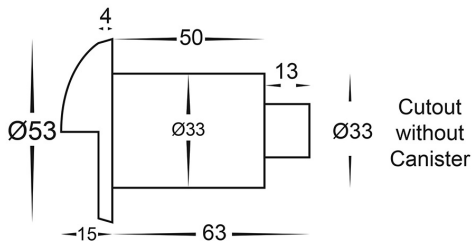

DIMENSIONS

Cutout
without
Canister