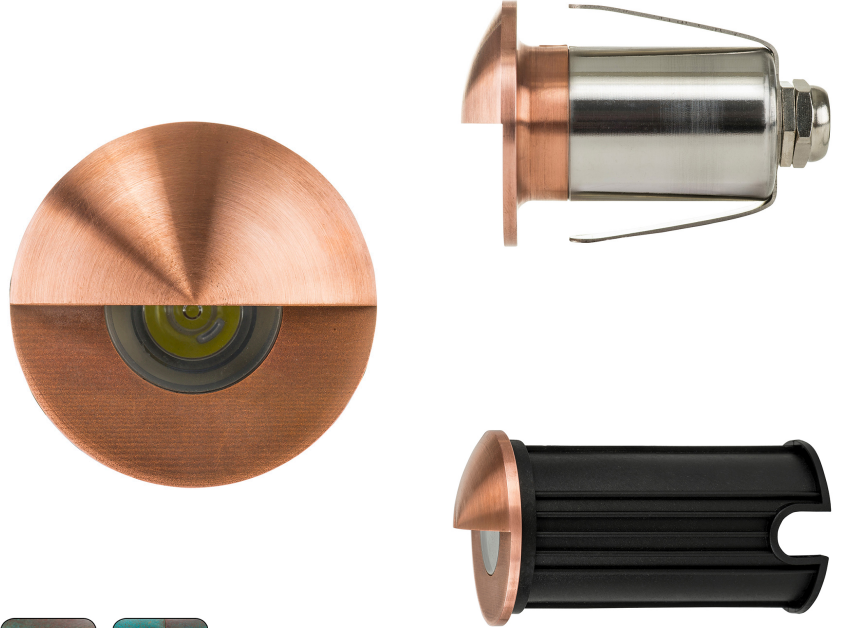

PRODUCT SPECIFICATIONS

1. **Name:** Mini Ollo
   Material: 316 Stainless Steel + Copper
   Colour: Copper (will age over time)
   IP Rating: IP65
   Lamp Base: Built in LED
   CRI: ≥80
   Cable Length: 300mm
   Wiring: Parallel
   Dimmable: No
   Warranty: 2 Years Replacement**

Not suitable for inground use