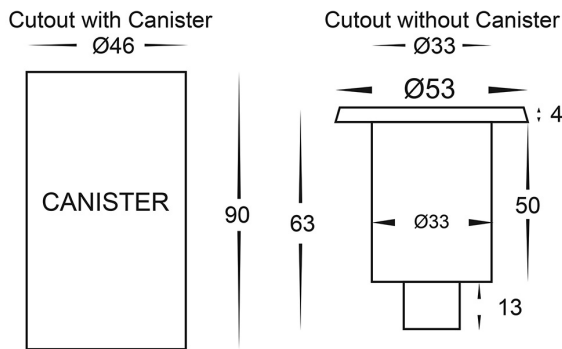

316 Stainless Steel Black Inground or Deck Lights

PRODUCT SPECIFICATIONS

- Name:** Mini Ollo
Material: 316 Stainless Steel
Colour: Poly powder coated black face
IP Rating: IP65
Lamp Base: Built in LED
CRI: ≥80
Cable Length: 300mm
Wiring: Parallel
Dimmable: No
Warranty: 2 Years Replacement**

Weathered Copper

DIMENSIONS

APPROVALS

IP RATING

COLOUR TEMPERATURE

INSTALLATION WITH ADEQUATE DRAINAGE

Product Ordering

| IMAGE | PART NUMBER | COLOURTEMP | LUMENS | INPUT | BEAM ANGLE | INCLUDED LED |
|-------|-------------------|------------|--------|--------|------------|-----------------|
| | HV2892C-CP | 5500k | 90lm | 12v DC | 36° | 1w Built in LED |
| | HV2892W-CP | 3000k | 80lm | | | |