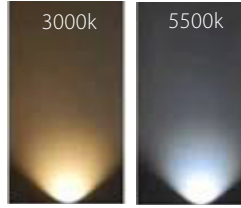

COLOUR TEMPERATURE