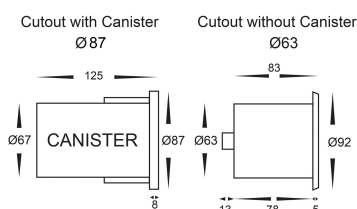

DIMENSIONS