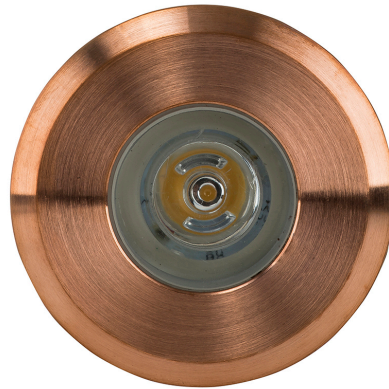

PRODUCT SPECIFICATIONS

Name: Mini Ollo
Material: 316 Stainless Steel + Copper
Colour: Copper (will age over time)
IP Rating: IP65
Lamp Base: Built in LED
CRI: ≥80
Cable Length: 300mm
Wiring: Parallel
Dimmable: No
Warranty: 2 Years Replacement**