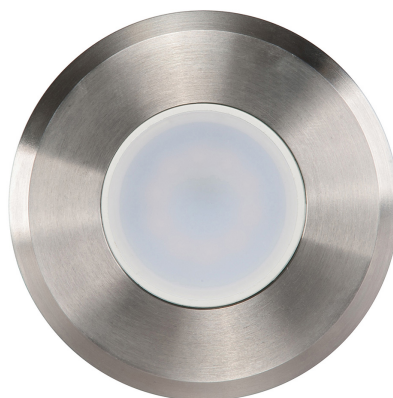

316 Stainless Steel Round Inground or Wall Light

PRODUCT SPECIFICATIONS

Name: Ollo
Material: 316 Stainless Steel
Colour: Stainless Steel
IP Rating: IP65
IK Rating: IK10
Trafficable: 500kg
Lamp Base: MR16 or GU10
CRI: ≥80
Cable Length: 300mm
Wiring: Parallel
Dimmable: No
Warranty: 2 Years Replacement**

Compatible with
Tri-Colour 9in1
3w, 5w, 7w
12v or 24v LED Globes