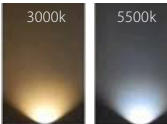

316 Stainless Steel Black Inground or Deck Lights

PRODUCT SPECIFICATIONS

- Name:** Mini Ollo
Material: 316 Stainless Steel
Colour: Poly powder coated black face
IP Rating: IP65
Lamp Base: Built in LED
CRI: ≥80
Cable Length: 300mm
Wiring: Parallel
Dimmable: No
Warranty: 2 Years Replacement**

Weathered Copper

DIMENSIONS

APPROVALS

IP RATING

COLOUR TEMPERATURE

INSTALLATION WITH ADEQUATE DRAINAGE

Product Ordering

| IMAGE | PART NUMBER | COLOURTEMP | LUMENS | INPUT | BEAM ANGLE | INCLUDED LED |
|-------|-------------------|------------|--------|--------|------------|-----------------|
| | HV2892C-CP | 5500k | 90lm | 12v DC | 36° | 1w Built in LED |
| | HV2892W-CP | 3000k | 80lm | | | |

DIMENSIONS

APPROVALS

IP RATING

COLOUR TEMPERATURE

INSTALLATION WITH ADEQUATE DRAINAGE

Product Ordering

| IMAGE | PART NUMBER | COLOURTEMP | LUMENS | INPUT | BEAM ANGLE | INCLUDED LED |
|-------|----------------------|------------|--------|--------|------------|-----------------|
| | HV2892C-SS316 | 5500k | 90lm | 12v DC | 36° | 1w Built in LED |
| | HV2892W-SS316 | 3000k | 80lm | | | |