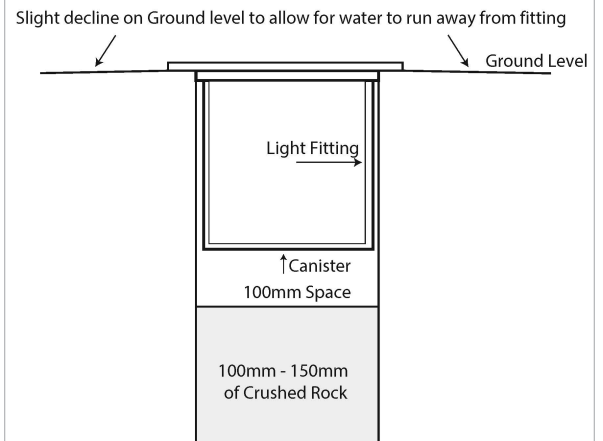

316 Stainless Steel Black Inground or Deck Lights

PRODUCT SPECIFICATIONS

- Name:** Mini Ollo
Material: 316 Stainless Steel
Colour: Poly powder coated black face
IP Rating: IP65
Lamp Base: Built in LED
CRI: ≥80
Cable Length: 300mm
Wiring: Parallel
Dimmable: No
Warranty: 2 Years Replacement**

DIMENSIONS

APPROVALS

IP RATING

COLOUR TEMPERATURE

INSTALLATION WITH ADEQUATE DRAINAGE

Product Ordering

| IMAGE | PART NUMBER | COLOURTEMP | LUMENS | INPUT | BEAM ANGLE | INCLUDED LED |
|-------|--------------------|------------|--------|--------|------------|-----------------|
| | HV2892C-BLK | 5500k | 90lm | 12v DC | 36° | 1w Built in LED |
| | HV2892W-BLK | 3000k | 80lm | | | |