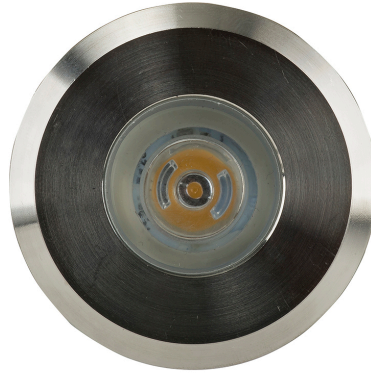

316 Stainless Steel Inground or Deck Lights

PRODUCT SPECIFICATIONS

Name: Mini Ollo
Material: 316 Stainless Steel
Colour: Stainless Steel
IP Rating: IP65
Lamp Base: Built in LED
CRI: ≥80
Cable Length: 300mm
Wiring: Parallel
Dimmable: No
Warranty: 2 Years Replacement**