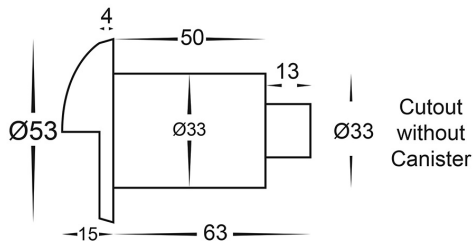

DIMENSIONS

Cutout without Canister