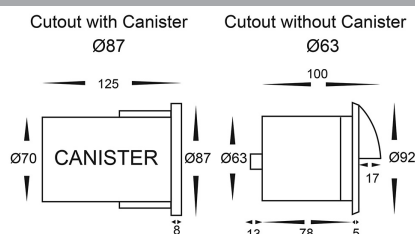

DIMENSIONS

Compatible with
Tri-Colour 9in1
3w, 5w, 7w
12v or 24v LED Globes

OPTIONAL ACCESSORIES

HV190-HC
HONEYCOMB LENS