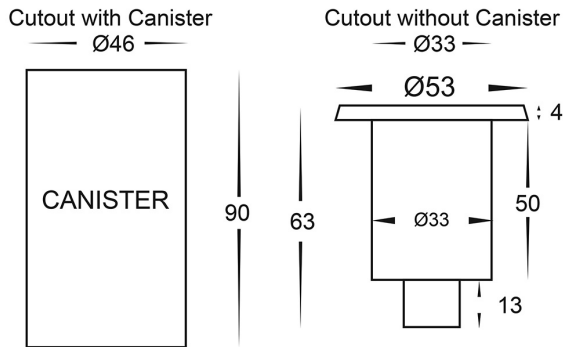

316 Stainless Steel Black Inground or Deck Lights

PRODUCT SPECIFICATIONS

- Name:** Mini Ollo
Material: 316 Stainless Steel
Colour: Poly powder coated black face
IP Rating: IP65
Lamp Base: Built in LED
CRI: ≥80
Cable Length: 300mm
Wiring: Parallel
Dimmable: No
Warranty: 2 Years Replacement**

Weathered Copper

DIMENSIONS

APPROVALS

IP RATING

COLOUR TEMPERATURE

INSTALLATION WITH ADEQUATE DRAINAGE

Product Ordering

| IMAGE | PART NUMBER | COLOURTEMP | LUMENS | INPUT | BEAM ANGLE | INCLUDED LED |
|-------|-------------------|------------|--------|--------|------------|-----------------|
| | HV2892C-CP | 5500k | 90lm | 12v DC | 36° | 1w Built in LED |
| | HV2892W-CP | 3000k | 80lm | | | |

Tel: 02 9381 8300
 Fax: 02 9666 8881
 Email: sales@havit.com.au
 web: www.havit.com.au

316 Stainless Steel Inground or Deck Lights

PRODUCT SPECIFICATIONS

Name: Mini Ollo
Material: 316 Stainless Steel
Colour: Stainless Steel
IP Rating: IP65
Lamp Base: Built in LED
CRI: ≥80
Cable Length: 300mm
Wiring: Parallel
Dimmable: No
Warranty: 2 Years Replacement**

DIMENSIONS

APPROVALS

IP RATING

COLOUR TEMPERATURE

INSTALLATION WITH ADEQUATE DRAINAGE

Product Ordering

| IMAGE | PART NUMBER | COLOURTEMP | LUMENS | INPUT | BEAM ANGLE | INCLUDED LED |
|-------|----------------------|------------|--------|--------|------------|-----------------|
| | HV2892C-SS316 | 5500k | 90lm | 12v DC | 36° | 1w Built in LED |
| | HV2892W-SS316 | 3000k | 80lm | | | |