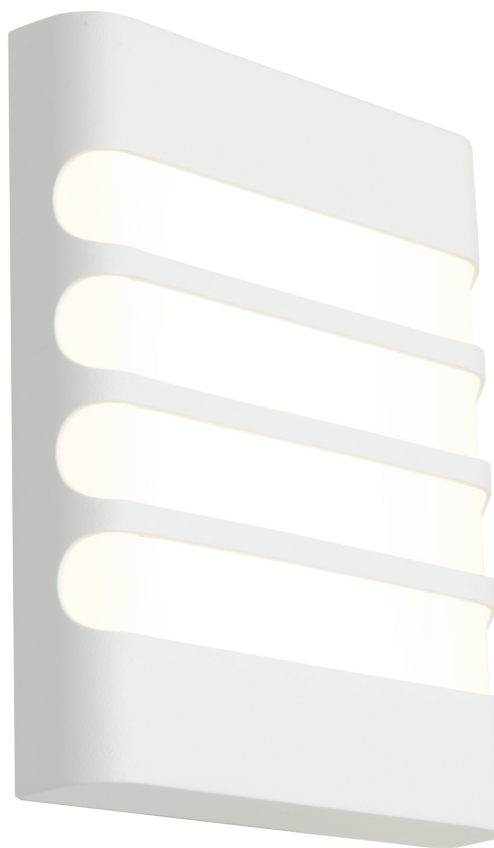

Coastal

Odessa

Black finish | White finish | Matt Opal acrylic lens

Exteriors

Model No	Description	Light Source	Lumens	Dimensions
ODES1EP BLK, WHT	LED Plain Exterior Wall Light 3000k	10w SMD CCT	504Lm	H: 200mm W: 160mm P: 60mm
ODES1EP BLK, WHT	LED Plain Exterior Wall Light 4000k	10w SMD CCT	530Lm	H: 200mm W: 160mm P: 60mm
ODES1EP BLK, WHT	LED Plain Exterior Wall Light 5000k	10w SMD CCT	514Lm	H: 200mm W: 160mm P: 60mm

Coastal

Odessa

Black finish | White finish | Matt Opal acrylic lens

Exteriors

Model No	Description	Light Source	Lumens	Dimensions
ODES1EG BLK, WHT	LED Grill Exterior Wall Light 3000k	10w SMD CCT	325Lm	H: 200mm W: 160mm P: 60mm
ODES1EG BLK, WHT	LED Grill Exterior Wall Light 4000k	10w SMD CCT	340Lm	H: 200mm W: 160mm P: 60mm
ODES1EG BLK, WHT	LED Grill Exterior Wall Light 5000k	10w SMD CCT	325Lm	H: 200mm W: 160mm P: 60mm