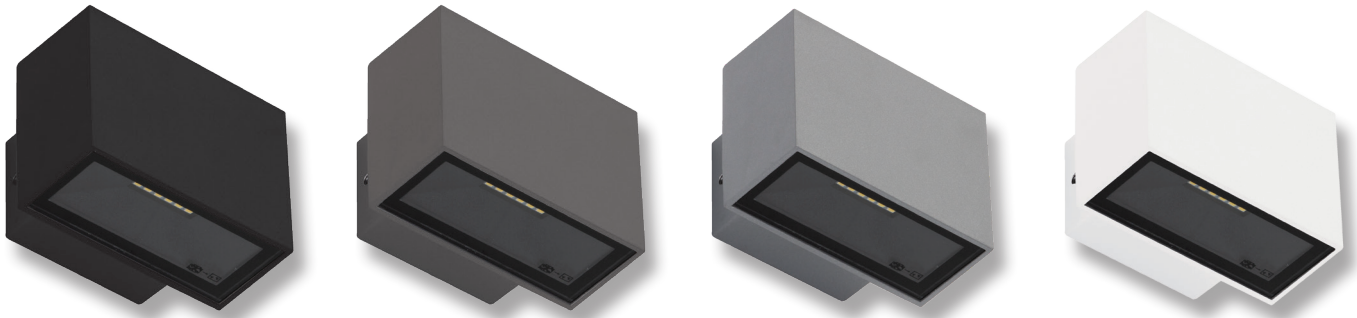

BLOCK-6 LED Wall Light

Description

The BLOCK-6, a surface mounted LED wall light that illuminates both upward and downward to create that subtle welcoming effect. The BLOCK is also rated at IP65, giving you flexibility in indoor and covered outdoor applications.

BLOCK-6 is constructed from die-cast aluminium and includes a tempered glass lens. Behind this lens sits energy saving (2x) 3W SMD LED chips, that will provide you with a total of 550 lumens of (upward/downward) light output. The BLOCK-6 also comes complete with our Three Year Replacement Warranty for peace of mind.

Description

The BLOCK-12, a surface mounted 12 LED wall light that illuminates both upward and downward to create that subtle welcoming effect. The BLOCK is also rated at IP65, giving you flexibility in indoor and covered outdoor applications.

BLOCK-12 is constructed from die-cast aluminium and includes a tempered glass lens. Behind these lens sits energy saving (2x) 6W SMD LED chips, that will provide you with a total of 1100 lumens (upward/downward) light output.