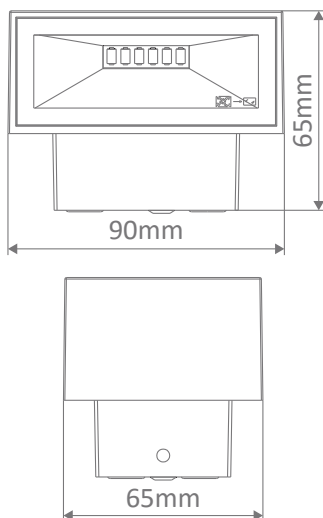

Diagrams / Additional

Item No.	Variant	Colour
BLOCK-6-BLK	19544	3000K
	19545	5000K
BLOCK-6-DGR	19546	3000K
	19547	5000K
BLOCK-6-SLR	19570	3000K
	19571	5000K
BLOCK-6-WHT	19572	3000K
	19573	5000K