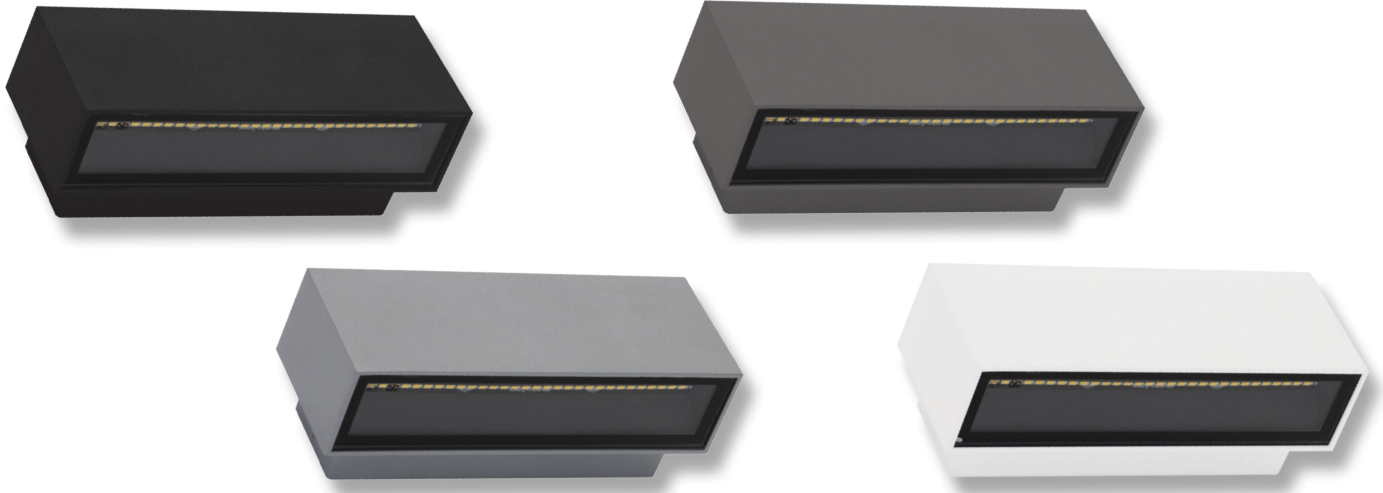

BLOCK-12 LED Wall Light

Description

The BLOCK-12, a surface mounted 12 LED wall light that illuminates both upward and downward to create that subtle welcoming effect. The BLOCK is also rated at IP65, giving you flexibility in indoor and covered outdoor applications.

BLOCK-12 is constructed from die-cast aluminium and includes a tempered glass lens. Behind these lens sits energy saving (2x) 6W SMD LED chips, that will provide you with a total of 1100 lumens (upward/downward) light output.

The BLOCK-12 also comes complete with our Three Year Replacement Warranty for peace of mind.

Specification Features

Input Voltage: 240V
Power (W): 2x6W (12W Total)
IP rating (IP): IP65
Lumens (lm): Warm White 3000K - 950lm
White 5000K - 1100lm
LED type: SMD
CCT: 3000K - 5000K
CRI: ≥80
Beam angle (°): 45°
Dimmable: No
Lifespan (hrs): 50,000hrs