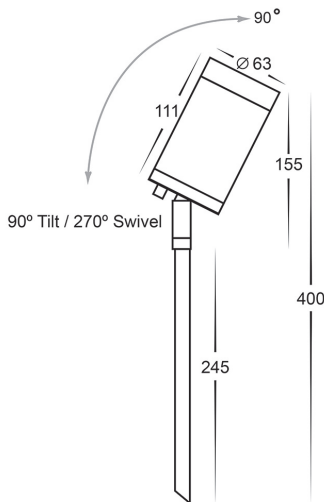

316 Stainless Steel Garden Spike Light

PRODUCT SPECIFICATIONS

Name: Eden
Material: 316 Stainless Steel
Colour: Stainles Steel
IP Rating: IP65
Lamp Base: MR16
CRI: ≥80
Cable Length: 2000mm
Wiring: Parallel
Dimmable: No
Warranty: 2 Years Replacement**

DIMENSIONS

Compatible with
Tri-Colour 9in1
3w, 5w, 7w
12v or 24v LED Globe

COLOUR TEMPERATURE

IP RATING

APPROVALS

Product Ordering

IMAGE	PART NUMBER	COLOURTEMP	LUMENS	INPUT	BEAM ANGLE	INCLUDED LED
	HV1402T	3000K 4000K 5500K	270lm 285lm 300lm	12v DC	120°	Tri-Colour 5w MR16 LED

Tel: 02 9381 8300
 Fax: 02 9666 8881
 Email: sales@havit.com.au
 web: www.havit.com.au

PRODUCT SPECIFICATIONS

Name: Eden
Material: Copper
Colour: Copper (will age over time)
IP Rating: IP65
Lamp Base: MR16
CRI: ≥80
Cable Length: 2000mm
Wiring: Parallel
Dimmable: No
Warranty: 2 Years Replacement**

Weathered Copper

DIMENSIONS

Compatible with
Tri-Colour 9in1
 3w, 5w, 7w
 12v or 24v LED Globe

COLOUR TEMPERATURE

IP RATING

APPROVALS

Product Ordering

IMAGE	PART NUMBER	COLOURTEMP	LUMENS	INPUT	BEAM ANGLE	INCLUDED LED
	HV1412T	3000K 4000K 5500K	270lm 285lm 300lm	12v DC	120°	Tri-Colour 5w MR16 LED