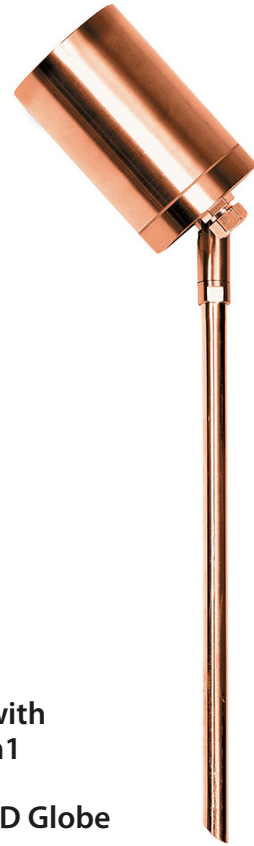

316 Stainless Steel Garden Spike Light

PRODUCT SPECIFICATIONS

Name: Eden
Material: 316 Stainless Steel
Colour: Stainles Steel
IP Rating: IP65
Lamp Base: MR16
CRI: ≥80
Cable Length: 2000mm
Wiring: Parallel
Dimmable: No
Warranty: 2 Years Replacement**

DIMENSIONS

Compatible with
Tri-Colour 9in1
3w, 5w, 7w
12v or 24v LED Globe

COLOUR TEMPERATURE

IP RATING

APPROVALS

Product Ordering

IMAGE	PART NUMBER	COLOURTEMP	LUMENS	INPUT	BEAM ANGLE	INCLUDED LED
	HV1402T	3000K 4000K 5500K	270lm 285lm 300lm	12v DC	120°	Tri-Colour 5w MR16 LED

Tel: 02 9381 8300
 Fax: 02 9666 8881
 Email: sales@havit.com.au
 web: www.havit.com.au

PRODUCT SPECIFICATIONS

Name: Eden
Material: Copper
Colour: Copper (will age over time)
IP Rating: IP65
Lamp Base: MR16
CRI: ≥80
Cable Length: 2000mm
Wiring: Parallel
Dimmable: No
Warranty: 2 Years Replacement**

Weathered Copper

DIMENSIONS

Compatible with
Tri-Colour 9in1
 3w, 5w, 7w
 12v or 24v LED Globe

COLOUR TEMPERATURE

IP RATING

APPROVALS

Product Ordering

IMAGE	PART NUMBER	COLOURTEMP	LUMENS	INPUT	BEAM ANGLE	INCLUDED LED
	HV1412T	3000K 4000K 5500K	270lm 285lm 300lm	12v DC	120°	Tri-Colour 5w MR16 LED