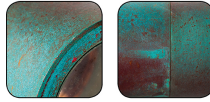

Weathered Copper

DIMENSIONS

Compatible with
Tri-Colour 9in1
 3w, 5w, 7w
 12v or 24v LED Globe

COLOUR TEMPERATURE

IP RATING

APPROVALS

Product Ordering

IMAGE	PART NUMBER	COLOURTEMP	LUMENS	INPUT	BEAM ANGLE	INCLUDED LED
	HV1412T	3000K 4000K 5500K	270lm 285lm 300lm	12v DC	120°	Tri-Colour 5w MR16 LED