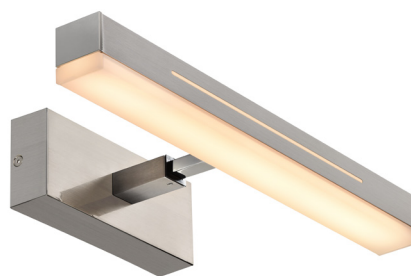

Height (cm): 7.5
Projection (cm): 7.5
Width (cm): 14.6
40

Otis 40

Item number: 2015401033 Chrome
EAN: 5704924002694

Packaging unit 3
Material: Aluminium/Plastic
IP44, Class 2 (Double isolated), 230V
LED MODUL, Light source incl. 14w led

Area: Indoor
Transformer/driver placement: I lampen

Otis is an elegant wall lamp that is perfect for the use in the bathroom due to its high degree of protection, IP44. Otis equipped with a 2 step-Moodmaker and can be installed both vertically and horizontally – making it perfect for your personal light wishes.

874/2012

Height (cm): 7.5
Projection (cm): 7.5
Width (cm): 14.6
40

Otis 40

Item number: 2015401055 Brushed Nickel
EAN: 5704924002700

Packaging unit 3
Material: Aluminium/Plastic
IP44, Class 2 (Double isolated), 230V
LED MODUL, Light source incl. 14w led