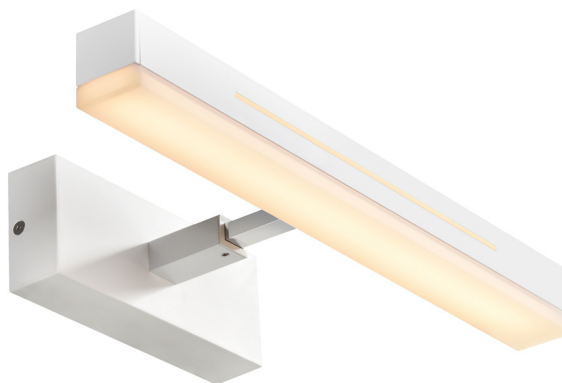

Height (cm): 7.5
Projection (cm): 7.5
Width (cm): 14.6
40

Otis 40

Item number: 2015401001 White
EAN: 5704924002687

Packaging unit 3
Material: Aluminium/Plastic
IP44, Class 2 (Double isolated), 230V
LED MODUL, Light source incl. 14w led

Area: Indoor
Transformer/driver placement: I lampen

Otis is an elegant wall lamp that is perfect for the use in the bathroom due to its high degree of protection, IP44. Otis equipped with a 2 step-Moodmaker and can be installed both vertically and horizontally – making it perfect for your personal light wishes.

Lightsource info (pr. lightsource)

Lumen: 1300
Lumen/Watt: 32,9
Lifetime: 25000
On/Off: 20000
Colour temperature: 3000K
RA: 90
Dimmable: No

nordlux®

This luminaire contains
built-in LED lamps

The lamps cannot be changed in the
luminaire.

874/2012