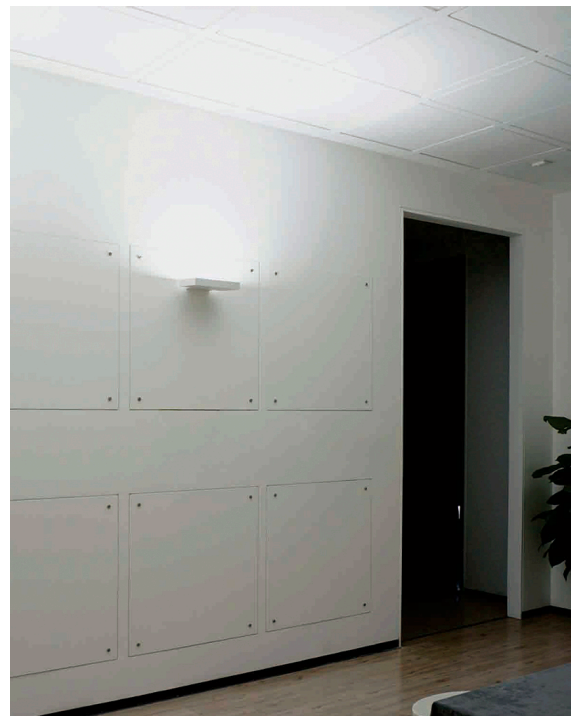

VBLWL-WW2-1-3K90

This modern, White, wall washing luminaire offers a wide wall or ceiling wash of light in Warm White (3000K). With a Baffled face to provide better glare control and highly efficient optical reflector design, this light will meet your wall wash needs. Available in Black or White, 3000K or 4000K the options will support your application. Includes 50,000 hour lifespan and 3 year warranty.

Features & Benefits

- Wall mounted luminaire provides a wide wall and ceiling wash effect
- Highly efficient optical reflector design
- Baffle on face offers better glare control
- Eco-friendly COB technology, high energy saving and low maintenance
- Optimal thermal management
- 50,000 hour lifespan
- 3 year warranty

Specifications

SKU	VBLWL-WW2-1-3K90
Luminaire efficacy	116
EAN	9340994024370
Light Colour	Warm White
Wattage	25
Lumen output	2900
IP rating	20
CRI	90
Trim colour	White
Length	175
Height	226
Lifespan	50000
Warranty	3
Dimmable	Dimmable
Mounting type	Surface
LED source	Citizen
Material	Aluminium
Lamp Type	LED
Dimming	Triac Dimming
Input voltage	220-240V / 50Hz
Weatherproof	Indoor Use Only
Kelvin	3000K

Dimensional Drawings

Photometric information available upon request.

VBLWL-WW2-1-4K90

This modern, White, wall washing luminaire offers a wide wall or ceiling wash of light in Cool White (4000K). With a Baffled face to provide better glare control and highly efficient optical reflector design, this light will meet your wall wash needs. Available in Black or White, 3000K or 4000K the options will support your application. Includes 50,000 hour lifespan and 3 year warranty.