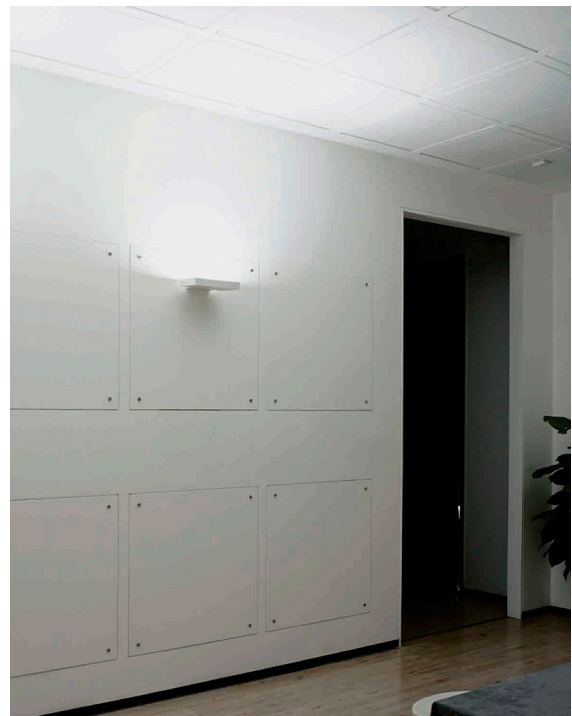

Features & Benefits

- Wall mounted luminaire provides a wide wall and ceiling wash effect
- Highly efficient optical reflector design
- Baffle on face offers better glare control
- Eco-friendly COB technology, high energy saving and low maintenance
- Optimal thermal management
- 50,000 hour lifespan
- 3 year warranty