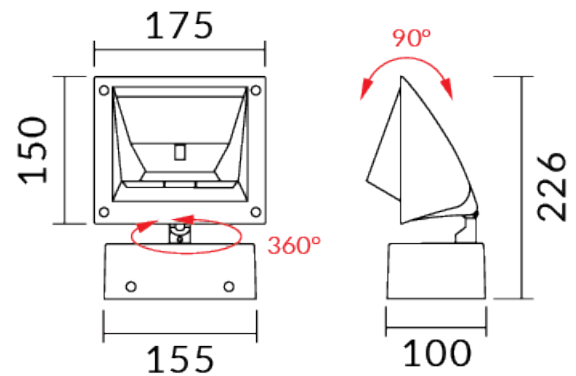

Dimensional Drawings

Photometric information available upon request.