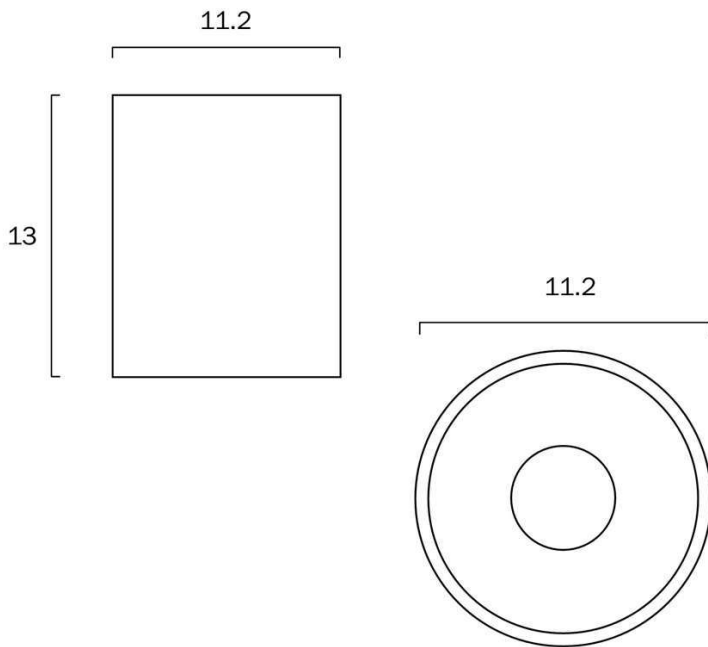

Approvals	RCM
Box Contents	Basic mounting screws, Instruction
Installation Required	Yes (by Licensed Electrician only)
Care Instructions	Do not use strong liquid cleaners, Wipe clean with a dry cloth
Replacement Warranty	*3 Years

Barcode

GTIN 9329501047590

Image -dimensions

Note: Dimensions are only a guide and may vary due to manufacturing variations.