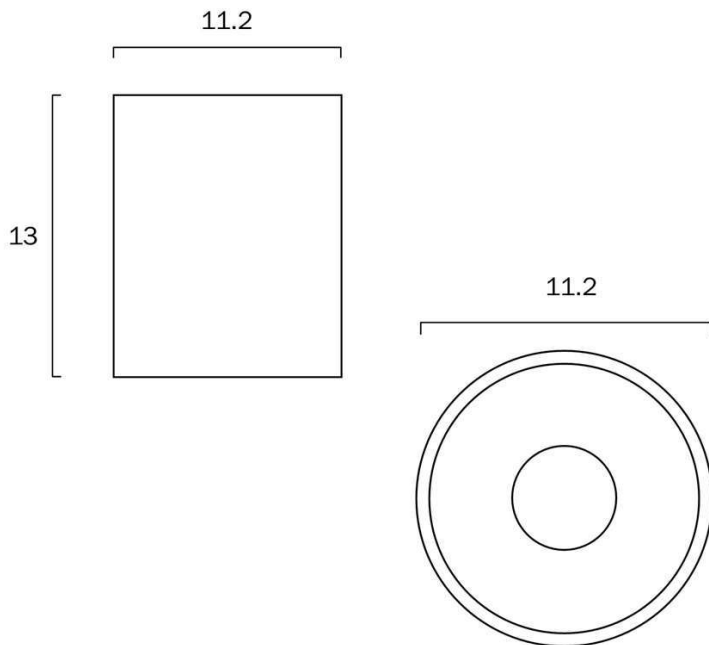

Approvals	RCM
Box Contents	Basic mounting screws,Instruction
Installation Required	Yes (by Licensed Electrician only)
Care Instructions	Do not use strong liquid cleaners,Wipe clean with a dry cloth
Replacement Warranty	*3 Years

Barcode

GTIN 9329501047583

Image -dimensions

Note: Dimensions are only a guide and may vary due to manufacturing variations.