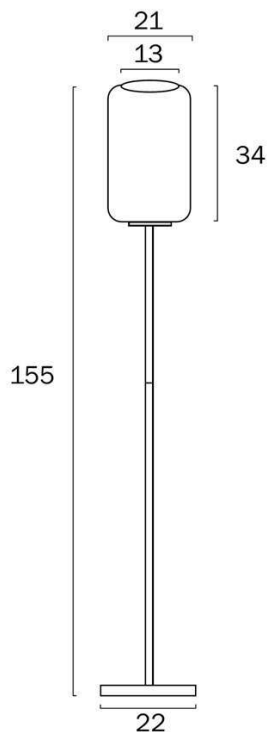

Size

Fixture Diameter (cm)	22.0
Fixture Height (cm)	155.0
Base Diameter (cm)	22.0
Base Height (cm)	1192.0
Glass Diameter	21.00
Glass Height (cm)	34.0
Glass Opening (cm)	13.0
Shade Diameter (cm)	21.0

All representations within this document are subject to copyright.ELECTRICAL INSTALLATIONS MUST BE PERFORMED BY A QUALIFIED ELECTRICAL CONTRACTOR AND INSTALLED IN ACCORDANCE WITH AS/NZS 3000.
NOTE : All images , descriptions and dimensions are indicative. Please check latest version of item detail on Telbix website prior to ordering or installation.

Shade Height (cm)	34.0
Cable Length (cm)	200 (50+Foot Switch+150)

Specification

Voltage Input	240V
Wattage (max)	25
Globe Type	E27
Globe / Light Source qty	1
Globe / Light Source included	No
Dimmable	Globe Dependant
Electrical Protection	CLASS II - DOUBLE INSULATED, EARTH NOT REQUIRED
IP rating	IP20
Lead and Plug	Yes
Approvals	RCM
Assembly Required	Yes
Box Contents	Instruction
Care Instructions	Do not use strong liquid cleaners,Wipe clean with a dry cloth
Replacement Warranty	*3 Years

Barcode

GTIN	9329501062647
-------------	---------------

Image -dimensions

Note: Dimensions are only a guide and may vary due to manufacturing variations.