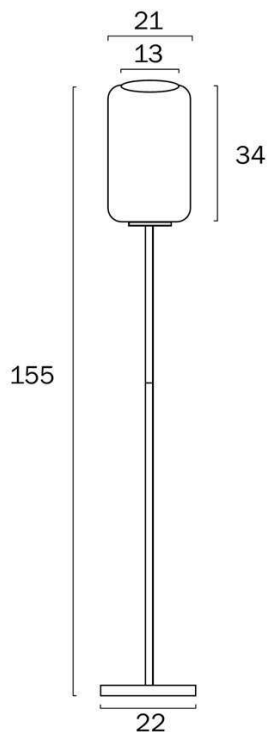

Shade Height (cm)	34.0
Cable Length (cm)	200 (50+Foot Switch+150)

Specification

Voltage Input	240V
Wattage (max)	25
Globe Type	E27
Globe / Light Source qty	1
Globe / Light Source included	No
Dimmable	Globe Dependant
Electrical Protection	CLASS II - DOUBLE INSULATED, EARTH NOT REQUIRED
IP rating	IP20
Lead and Plug	Yes
Approvals	RCM
Assembly Required	Yes
Box Contents	Instruction
Care Instructions	Do not use strong liquid cleaners,Wipe clean with a dry cloth
Replacement Warranty	*3 Years

Barcode

GTIN	9329501062647

Image -dimensions

Note: Dimensions are only a guide and may vary due to manufacturing variations.