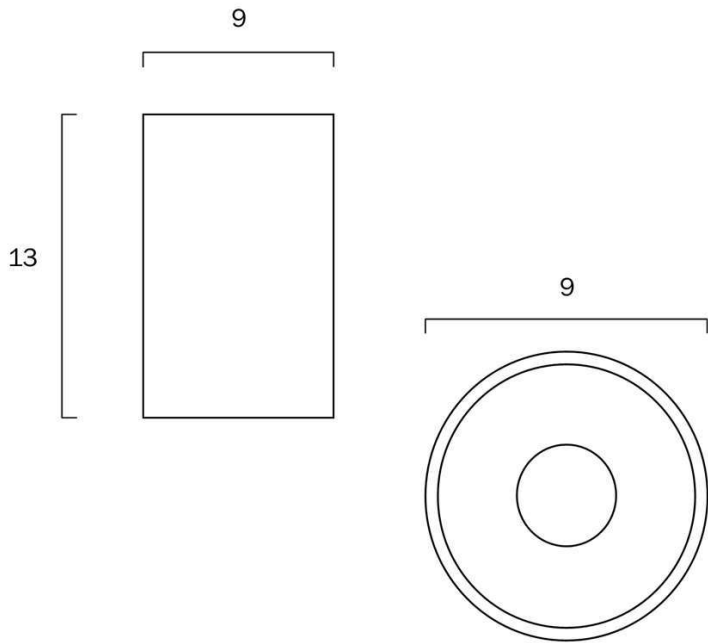

Image -dimensions