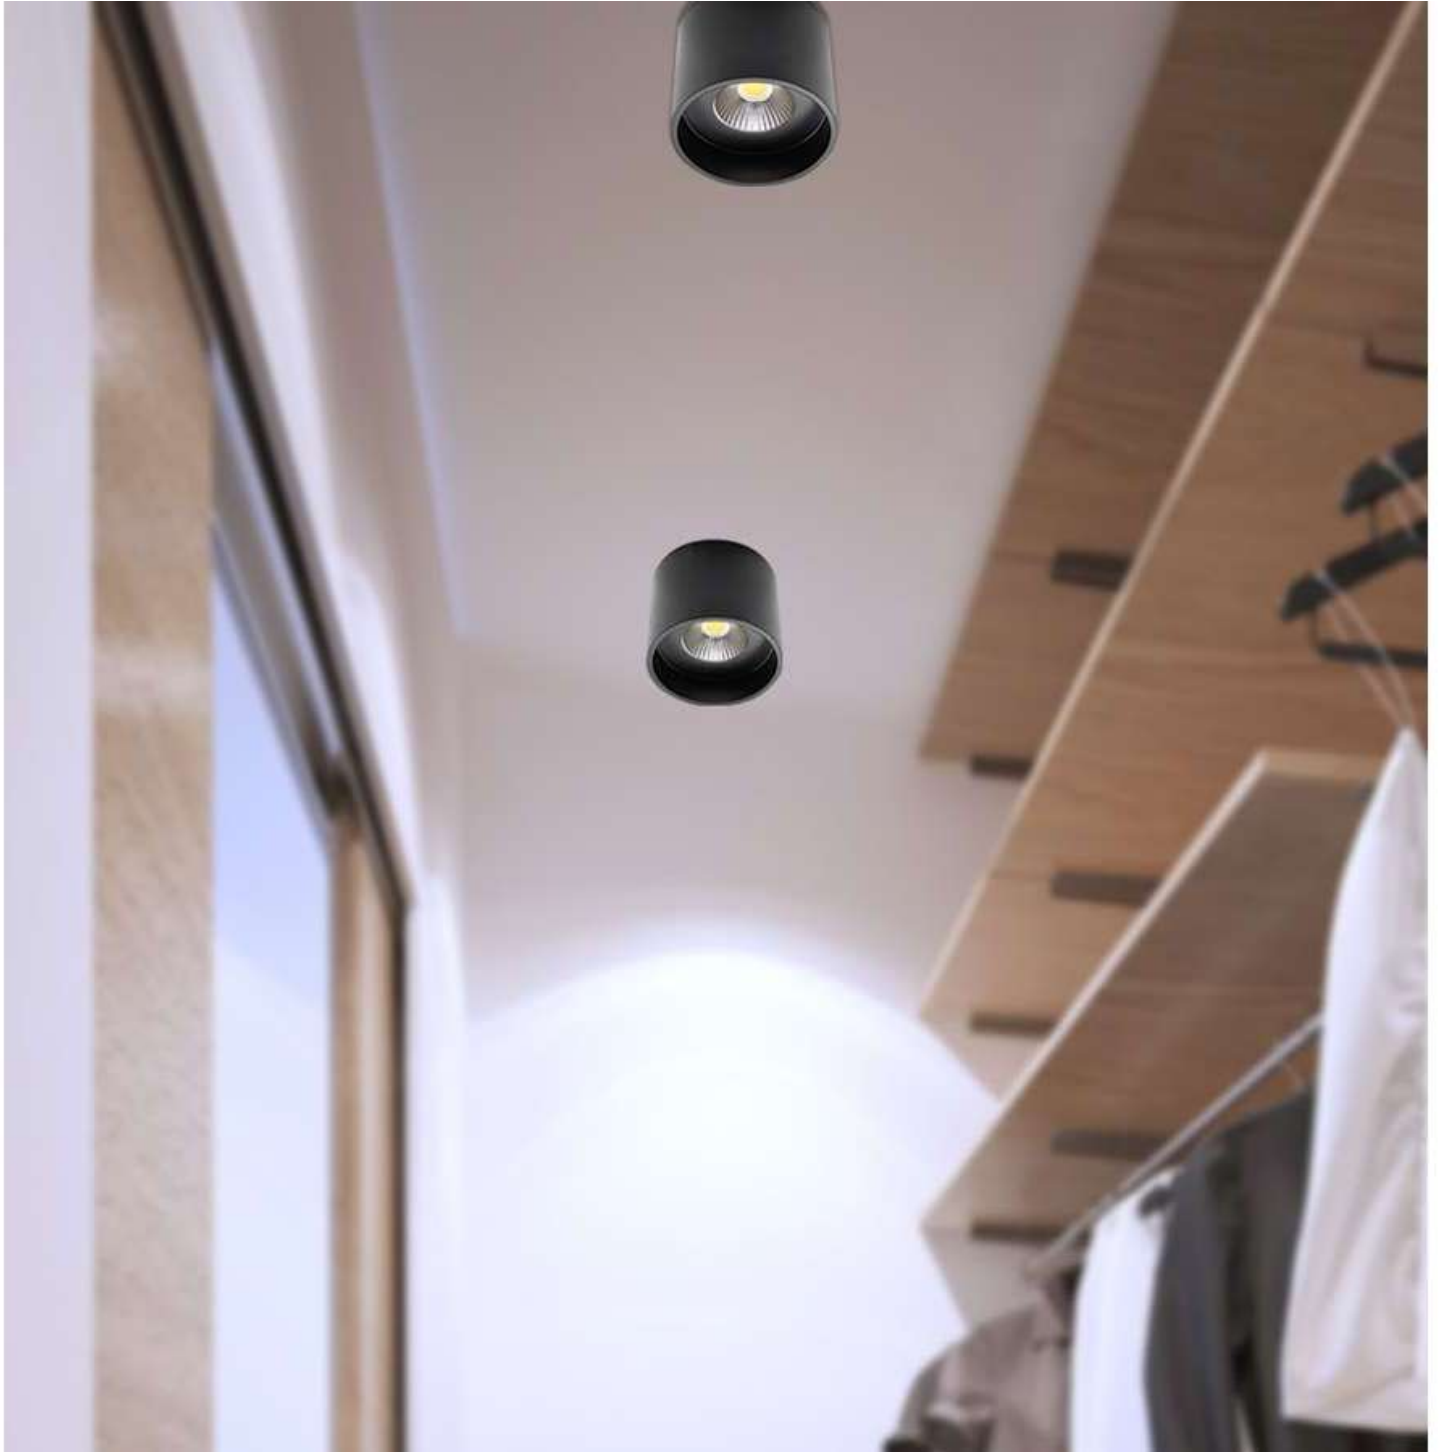

Last modification 2022-12-06

KEON 10-WH83
9329501047545

Overview

Family name	Keon
Categories	Downlights
Mounting	Surface
Usage	Indoor Lighting,Trade Selection

Color / Material

Fixture Color	White
Fixture Finish	Powder Coated
Fixture Material	Aluminium
Canopy Color	White

Size

Fixture Diameter (cm)	9.0
Fixture Height (cm)	13.0
Canopy Diameter (cm)	8.2

Specification

Voltage Input	240V
Wattage (max)	10
Globe Type	LED integrated COB
Globe / Light Source qty	1
Globe / Light Source included	Yes
Lumens	800
Color Temperature	Warm White
Color Kelvin	3000k
Color Rendering	>84
Dimmable	Yes
Power Factor	>0.90
Surge Protection	Yes
Beam Angle (degree)	40
Electrical Protection	CLASS I - HIGH VOLTAGE, EARTH REQUIRED
IP rating	IP20

All representations within this document are subject to copyright. ELECTRICAL INSTALLATIONS MUST BE PERFORMED BY A QUALIFIED ELECTRICAL CONTRACTOR AND INSTALLED IN ACCORDANCE WITH AS/NZS 3000.
NOTE : All images , descriptions and dimensions are indicative. Please check latest version of item detail on Telbix website prior to ordering or installation.