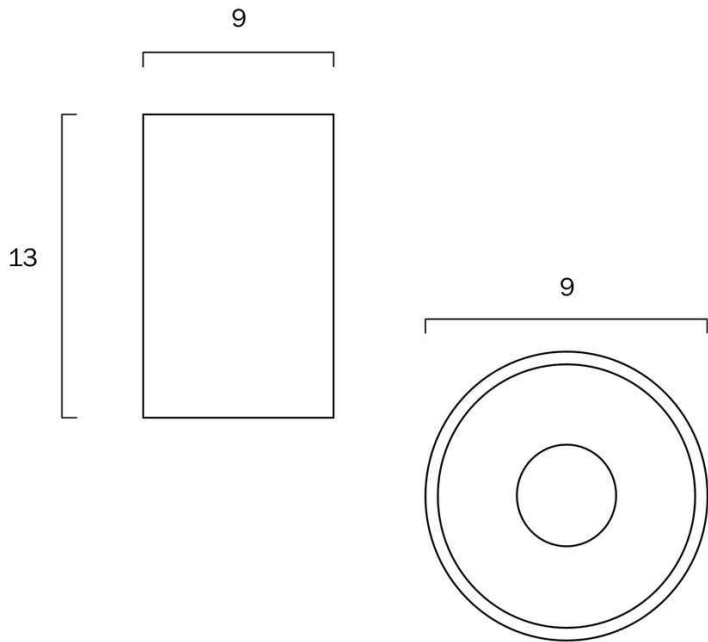

Approvals	RCM
Assembly Required	Yes
Box Contents	Basic mounting screws, Instruction
Installation Required	Yes (by Licensed Electrician only)
Care Instructions	Do not use strong liquid cleaners, Wipe clean with a dry cloth
Replacement Warranty	*3 Years

Barcode

GTIN 9329501047545

Image -dimensions

Note: Dimensions are only a guide and may vary due to manufacturing variations.