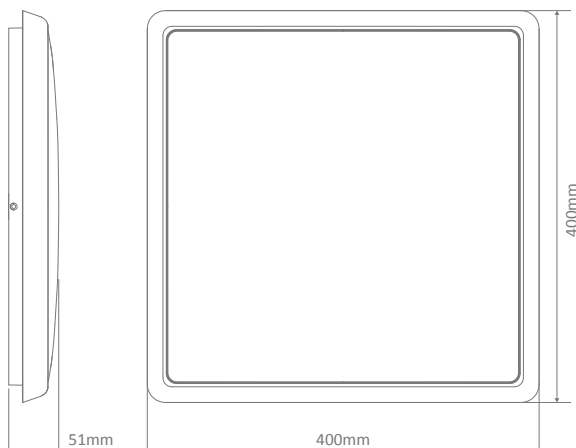

SOLAR-SQR-400 Ceiling Light

Description

The SOLAR-SQR range of surface mounted LED ceiling lights feature a simple, round and unobtrusive design while providing a 120° beam of uniform light-output through the use of high intensity SMDs (Surface Mounted Diodes).

Specification Features

Input Voltage:	AC 240V
Power (W):	35W
IP rating (IP):	IP54
Lumens (lm):	Warm White 3000K - 2520lm White 5000K - 2560lm
LED type:	SMD
CCT:	3000K - 5000K
CRI:	≥80
Beam angle (°):	120°
Dimmable:	Yes**
Lifespan (hrs):	40,000hrs

* IP54 rating is from the underside of the down light once installed into the ceiling.
** Tested on the Domus EV-DIMMER (20505). May work on other but not tested.

Order Code:	20934
Product Code:	SOLAR-SQR-400-W-WW
Colour:	White - Warm White 3000K
Order Code:	20935
Product Code:	SOLAR-SQR-400-W-W
Colour:	White - White 5000K
Order Code:	20936
Product Code:	SOLAR-SQR-400-S-WW
Colour:	Silver - Warm White 3000K
Order Code:	20937
Product Code:	SOLAR-SQR-400-S-W
Colour:	Silver - White 5000K

Diagrams / Additional

SOLAR-SQR-300 Ceiling Light

Description

The SOLAR-SQR range of surface mounted LED ceiling lights feature a simple, round and unobtrusive design while providing a 120° beam of uniform light-output through the use of high intensity SMDs (Surface Mounted Diodes).