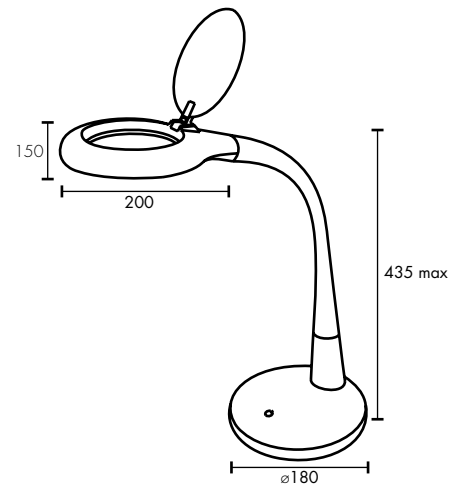

- Powerful, diffused lighting for fine detail, craft and hobby work
- Easily direct the light up or down using the soft rubber covered goose neck
- Features 2.25x magnification with a 5x dioptre lens
- Light up any study area or workspace
- Three dimming modes
- Integrated 6W LED light source for even light distribution
- LED life time approx. 25,000 hours
- Quick and easy Do-It-Yourself installation
- Australian approved 1.8m cable and plug

TECHNICAL SPECIFICATIONS

Operating voltage:	240V / 50Hz
Output:	12V DC 0.42A (SELV)
Class:	Lamp: Class III (3) DC Power Supply: Class II (2)
Wattage:	6W Total
Lumens:	400 Total Lumens
Light adjustable:	5000K Natural White
Magnification:	2.25x dioptré 5.0x dioptré
Dimming:	10%, 25%, 75%, 100%
Colour rendering index:	> 80
Construction:	Head: ABS plastic Neck: Heatshrink silicone Base: Polycarbonate
Plug and Cord:	2-Pin, 1.8m length
Warranty:	2 year replacement
Standards:	AS/NZS 60598.1 AS/NZS 60598.2.4

INSTALLATION

Do-It-Yourself

	MODEL	COLOUR	DESCRIPTION	BOX SIZE	GROSS WEIGHT	BOX QTY	BARCODE/TUN
RETAIL BOX	21425/05	White	Auggie LED Magnifier Lamp	W215 x H320 x D190 mm	1.425 kg	1 pc	 9 312641 214250 >
OUTER CTN	21425/05	White	Auggie LED Magnifier Lamp		8.550 kg	6 pc	 19312641214257