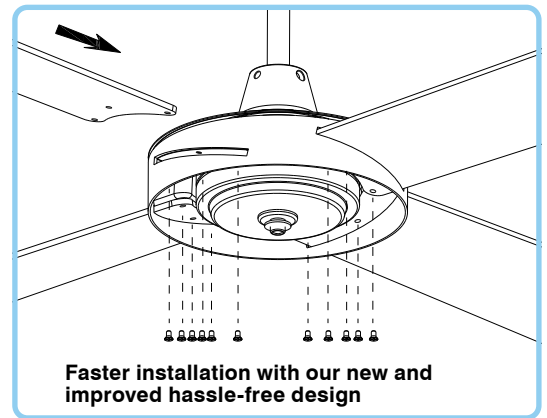

WHITE: 52-inch

TEMPO AC CEILING FAN WITH LIGHT & REMOTE

TECHNICAL SPECIFICATIONS

Size	100012/05R: 48-inch (1220mm) 20915/05R: 52-inch (1320mm)
Motor Type	AC (Alternate Current)
Operating Voltage	240V / 50Hz
Motor Wattage	65W
Construction	Steel body and canopy
Blade Material	Painted Plywood (x4)
Ceiling install	Hangsure
Blade Pitch	11 degrees
Ceiling Rake	14 degree max
Light Wattage:	40W Max
Base Type:	Screw E27
Other models available	100010: 48-inch without light 100012: 48-inch with light 20910: 52-inch without light 20915: 52-inch with light
Control	Remote 3 speed with light function (included)
Warranty	3 year in-home plus 3 year replacement (6-Year) <i>*Limited warranty for wall controller, remote controller and light. Refer to warranty card inside the box for more details.</i>
Standards:	AS/NZS 60335-1 AS/NZS 60335-2-80

INSTALLATION

Must be installed by a licensed electrician

ACCESSORIES (sold separately)

Extension Rod with loom 100550/05 white kits, 900mm x Ø21mm:

AIR MOVEMENT: 48-inch

SPEED	LOW	MED	HIGH
RPM	100	149	202
Power	19W	37W	65W
Airflow	3,349m³/h	5,334m³/h	7,699m³/h