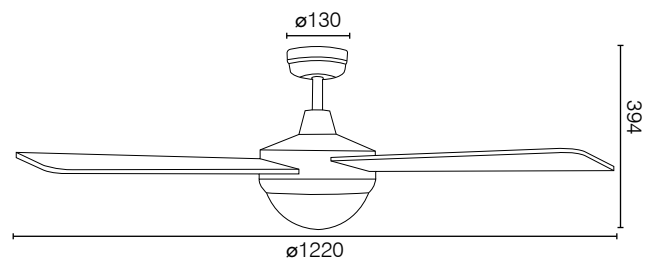

## TECHNICAL SPECIFICATIONS

<b>Size</b>	100012/05R: 48-inch (1220mm) 20915/05R: 52-inch (1320mm)
<b>Motor Type</b>	AC (Alternate Current)
<b>Operating Voltage</b>	240V / 50Hz
<b>Motor Wattage</b>	65W
<b>Construction</b>	Steel body and canopy
<b>Blade Material</b>	Painted Plywood (x4)
<b>Ceiling install</b>	Hangsure
<b>Blade Pitch</b>	11 degrees
<b>Ceiling Rake</b>	14 degree max
<b>Light Wattage:</b>	40W Max
<b>Base Type:</b>	Screw E27
<b>Other models available</b>	100010: 48-inch without light 100012: 48-inch with light 20910: 52-inch without light 20915: 52-inch with light
<b>Control</b>	Remote 3 speed with light function (included)
<b>Warranty</b>	3 year in-home plus 3 year replacement (6-Year) <i>*Limited warranty for wall controller, remote controller and light. Refer to warranty card inside the box for more details.</i>
<b>Standards:</b>	AS/NZS 60335-1 AS/NZS 60335-2-80

## ACCESSORIES (sold separately)

Extension Rod with loom 100550/05 white kits, 900mm x Ø21mm:

### AIR MOVEMENT: 52-inch

SPEED	LOW	MED	HIGH
RPM	96	144	196
Power	19W	37W	65W
Airflow	3,516m³/h	5,601m³/h	8,084m³/h

	MODEL	COLOUR	DESCRIPTION	BOX SIZE	GROSS WEIGHT	BOX QTY	BARCODE/TUN
<b>RETAIL BOX</b>	100012/05R	White	Tempo-48 Fan with light & remote	W545 x H256 x D248 mm	6.5 kg	1 pc	 9 312641 209096 >
<b>RETAIL BOX</b>	20915/05R	White	Tempo-52 Fan with light & remote	W598 x H256 x D246 mm	6.5 kg	1 pc	 9 312641 209263 >