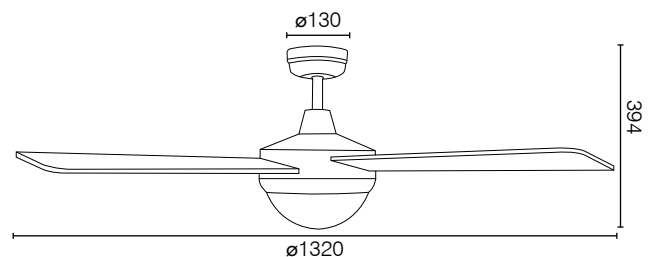

## TECHNICAL SPECIFICATIONS

<b>Size</b>	100012/05R: 48-inch (1220mm) 20915/05R: 52-inch (1320mm)
<b>Motor Type</b>	AC (Alternate Current)
<b>Operating Voltage</b>	240V / 50Hz
<b>Motor Wattage</b>	65W
<b>Construction</b>	Steel body and canopy
<b>Blade Material</b>	Painted Plywood (x4)
<b>Ceiling install</b>	Hangsure
<b>Blade Pitch</b>	11 degrees
<b>Ceiling Rake</b>	14 degree max
<b>Light Wattage:</b>	40W Max
<b>Base Type:</b>	Screw E27
<b>Other models available</b>	100010: 48-inch without light 100012: 48-inch with light 20910: 52-inch without light 20915: 52-inch with light
<b>Control</b>	Remote 3 speed with light function (included)
<b>Warranty</b>	3 year in-home plus 3 year replacement (6-Year) <i>*Limited warranty for wall controller, remote controller and light. Refer to warranty card inside the box for more details.</i>
<b>Standards:</b>	AS/NZS 60335-1 AS/NZS 60335-2-80

## ACCESSORIES (sold separately)

Extension Rod with loom 100550/05 white kits, 900mm x Ø21mm:

### AIR MOVEMENT: 52-inch

SPEED	LOW	MED	HIGH
RPM	96	144	196
Power	19W	37W	65W
Airflow	3,516m³/h	5,601m³/h	8,084m³/h

	MODEL	COLOUR	DESCRIPTION	BOX SIZE	GROSS WEIGHT	BOX QTY	BARCODE/TUN
<b>RETAIL BOX</b>	100012/05R	White	Tempo-48 Fan with light & remote	W545 x H256 x D248 mm	6.5 kg	1 pc	 9 312641 209096 >
<b>RETAIL BOX</b>	20915/05R	White	Tempo-52 Fan with light & remote	W598 x H256 x D246 mm	6.5 kg	1 pc	 9 312641 209263 >