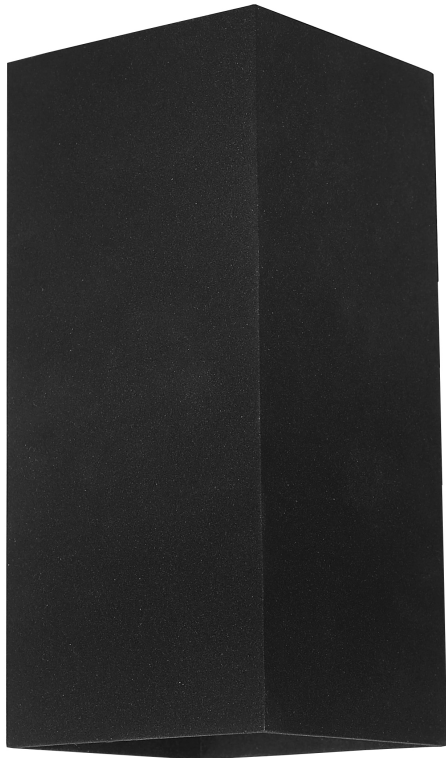

Coastal

Exteriors

Busselton

LED
CRI 70
3000K
IP 54

Aluminium finish | Black finish | White finish

Model No	Description	Light Source	Lumens	Dimensions
BUSS2EALU	2lt LED Exterior Wall Light	2 x 3w COB	284Lm	H: 200mm W: 90mm P: 95mm
BUSS2EBLK	2lt LED Exterior Wall Light	2 x 3w COB	135Lm	H: 200mm W: 90mm P: 95mm
BUSS2EWHT	2lt LED Exterior Wall Light	2 x 3w COB	284Lm	H: 200mm W: 90mm P: 95mm