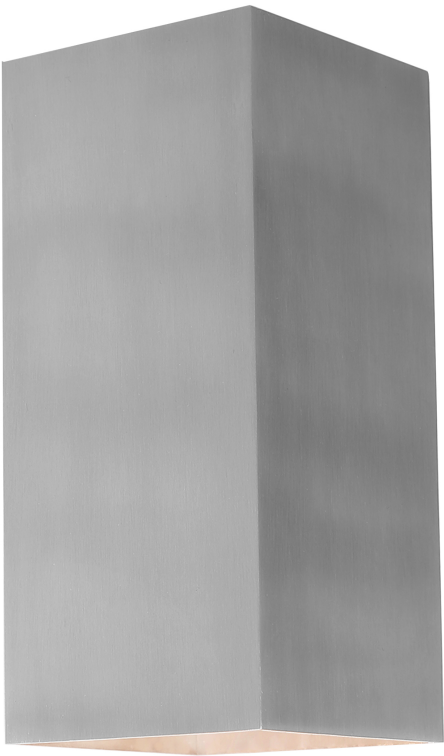

Coastal

Exteriors

Busselton

LED
CRI 70
3000K
IP 54

Aluminium finish | Black finish | White finish

Model No	Description	Light Source	Lumens	Dimensions
BUSS2EALU	2lt LED Exterior Wall Light	2 x 3w COB	284Lm	H: 200mm W: 90mm P: 95mm
BUSS2EBLK	2lt LED Exterior Wall Light	2 x 3w COB	135Lm	H: 200mm W: 90mm P: 95mm
BUSS2EWHT	2lt LED Exterior Wall Light	2 x 3w COB	284Lm	H: 200mm W: 90mm P: 95mm