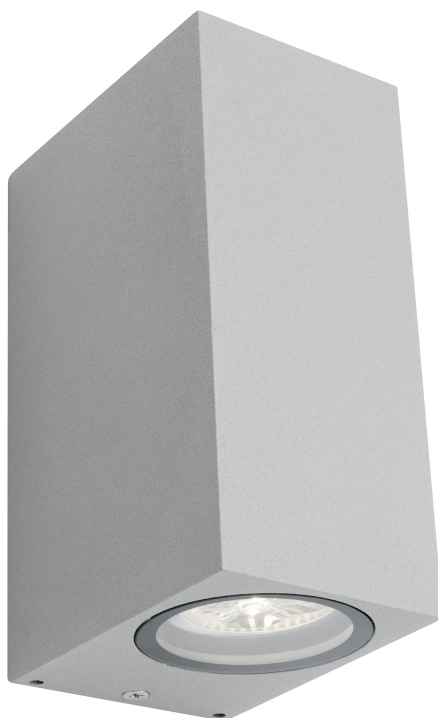

Coastal

Exteriors

Brugge

IP 44

Charcoal finish | Silver finish | White finish | Clear glass

Model No	Description	Light Source	Dimensions	Comment
BRUG2E CHA, SLV, WHT	2ft Exterior Wall Light	2 x GU10 globes	H: 150mm W: 65mm P: 95mm	Globes not included