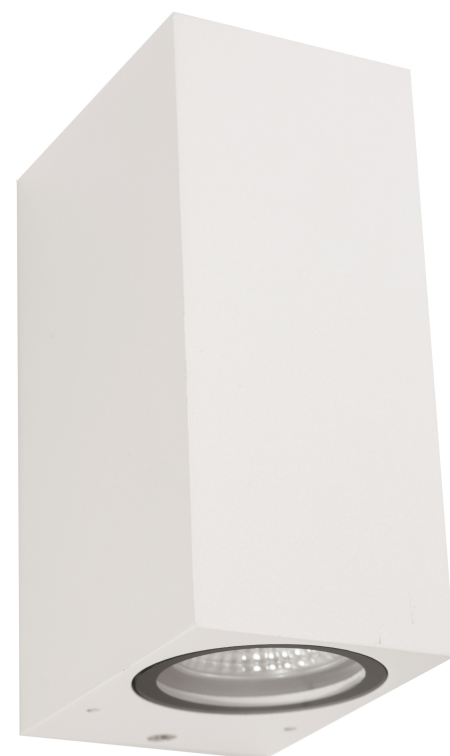

Coastal

Exteriors

Brugge

IP 44

Charcoal finish | Silver finish | White finish | Clear glass

Model No	Description	Light Source	Dimensions	Comment
BRUG2E CHA, SLV, WHT	2ft Exterior Wall Light	2 x GU10 globes	H: 150mm W: 65mm P: 95mm	Globes not included