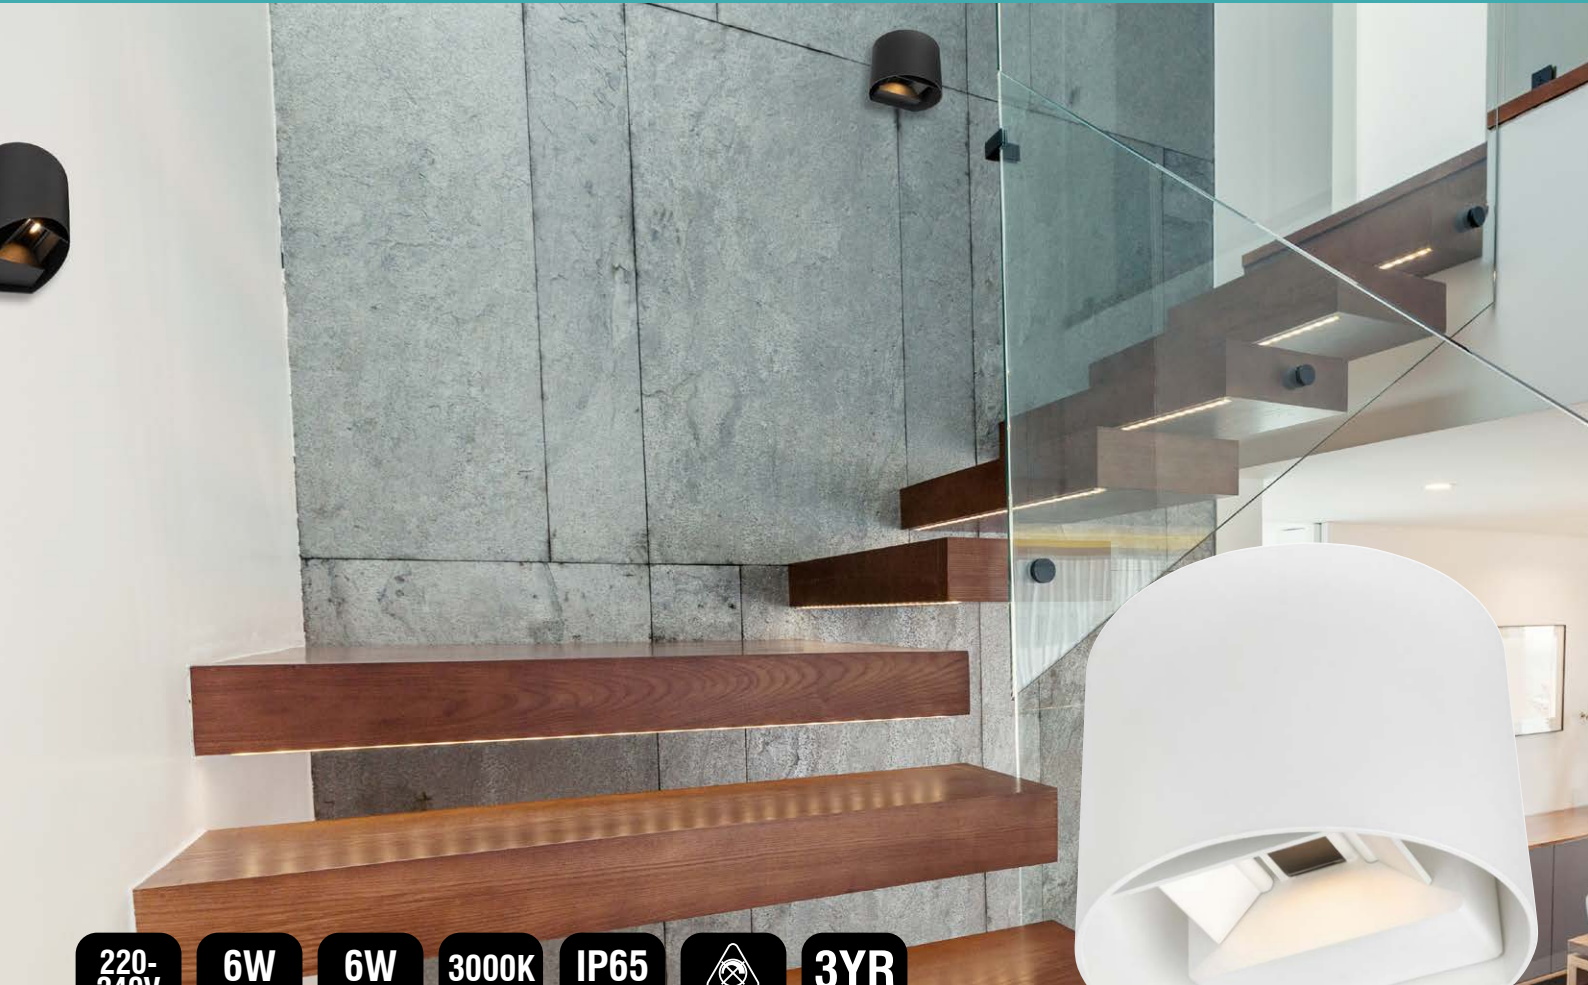

ROMI LED WALL LIGHT

220-240V AC	6W 450LM	6W 350LM	3000K WARM WHITE	IP65 WEATHER RESISTANT	 NON DIMMABLE	3YR WARRANTY
	WHITE	BLACK				

Modern styled wall light suited for both indoors and outdoors, the Romi wall light is both functional and decorative, The integrated warm white LED creates a subtle ambience in any space.

- Integrated 6W LED light source.
- Warm-white light colour temperature (3000K)
- Frosted diffuser to soften light, minimise shadows and reduce glare.
- Made from diecast aluminium.
- Suitable for indoor and exterior use.
- Available in two colours: matt white or matt black.
- 3-year replacement warranty

APPLICATIONS

- For use in exterior walls, hallways, bedrooms, living areas and bathrooms.

WHITE

BLACK

ROMI LED WALL LIGHT

TECHNICAL SPECIFICATIONS

Operating voltage:	220-240V / 50Hz
Class:	Class I (1)
Wattage:	6W Total
Lumens:	21839/05: 450 Total Lumens 21839/06: 350 Total Lumens
Colour temperature	3000K Warm White
Colour rendering index:	> 80
Dimmable:	No
Construction:	Housing: Diecast aluminium Diffuser: Frosted Polycarbonate
Ingress protection:	IP65 rated
Warranty:	3 year replacement
Standards:	AS/NZS 60598.1 AS/NZS 60598.2.1