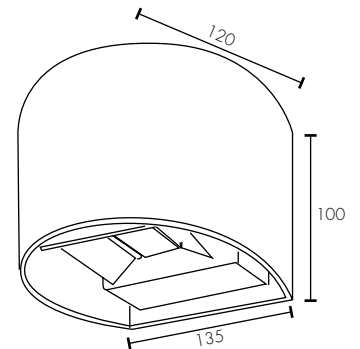

APPLICATIONS

- For use in exterior walls, hallways, bedrooms, living areas and bathrooms.

WHITE

BLACK

ROMI LED WALL LIGHT

TECHNICAL SPECIFICATIONS

Operating voltage:	220-240V / 50Hz
Class:	Class I (1)
Wattage:	6W Total
Lumens:	21839/05: 450 Total Lumens 21839/06: 350 Total Lumens
Colour temperature	3000K Warm White
Colour rendering index:	> 80
Dimmable:	No
Construction:	Housing: Diecast aluminium Diffuser: Frosted Polycarbonate
Ingress protection:	IP65 rated
Warranty:	3 year replacement
Standards:	AS/NZS 60598.1 AS/NZS 60598.2.1

INSTALLATION

Must be installed by a licensed electrician

	MODEL	COLOUR	DESCRIPTION	BOX SIZE	GROSS WEIGHT	BOX QTY	BARCODE/TUN
RETAIL BOX	21839/05	Matt White	Romi LED Wall Light		0.70kg	1 pc	 9 312641 218395 >
INNER BOX	21839/05	Matt White	Romi LED Wall Light		3.00kg	4 pc	 19312641218392
OUTER BOX	21839/05	Matt White	Romi LED Wall Light		12.20kg	16 pc	 29312641218399
RETAIL BOX	21839/06	Matt Black	Romi LED Wall Light		0.70kg	1 pc	 9 312641 218401 >
INNER BOX	21839/06	Matt Black	Romi LED Wall Light		3.00kg	4 pc	 19312641218408
OUTER BOX	21839/06	Matt Black	Romi LED Wall Light		12.20kg	16 pc	 29312641218405