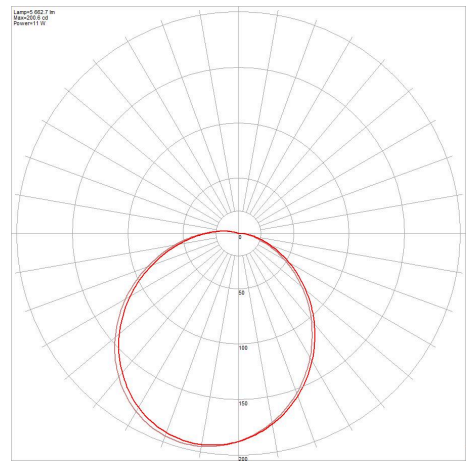

DIMENSIONS

Product Height	90 mm
Product Length	
AT3016/BLK/OH/CW AT3016/WH/OH/CW	330 mm
AT3016/BLK/RD/CW AT3016/WH/RD/CW	300 mm
Product Width	
AT3016/BLK/OH/CW AT3016/WH/OH/CW	230 mm
AT3016/BLK/RD/CW AT3016/WH/RD/CW	300 mm
Product Diameter	300 mm

Line Drawings

AT3016_OH

AT3016_RD

Photometrics

AT3016/WH/OH/CW

AT3016/WH/OH/CW/EYELID

AT3016/WH/RD/CW/EYELID

AT3016/WH/RD/CW