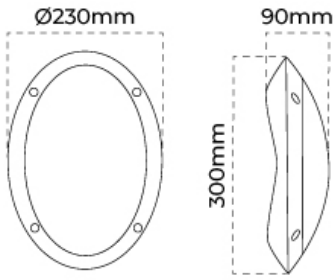

Line Drawings

AT3016_OH