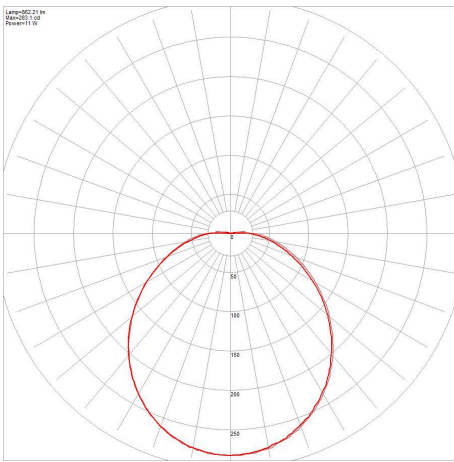

DIMENSIONS

Product Height	90 mm
Product Length	
AT3016/BLK/OH/CW AT3016/WH/OH/CW	330 mm
AT3016/BLK/RD/CW AT3016/WH/RD/CW	300 mm
Product Width	
AT3016/BLK/OH/CW AT3016/WH/OH/CW	230 mm
AT3016/BLK/RD/CW AT3016/WH/RD/CW	300 mm
Product Diameter	300 mm

Line Drawings

AT3016_OH

AT3016_RD

Photometrics

AT3016/WH/OH/CW

AT3016/WH/OH/CW/EYELID

AT3016/WH/RD/CW/EYELID

AT3016/WH/RD/CW