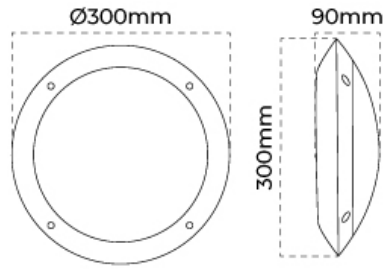

DIMENSIONS

Product Height	90 mm
Product Length	
AT3016/BLK/OH/CW AT3016/WH/OH/CW	330 mm
AT3016/BLK/RD/CW AT3016/WH/RD/CW	300 mm
Product Width	
AT3016/BLK/OH/CW AT3016/WH/OH/CW	230 mm
AT3016/BLK/RD/CW AT3016/WH/RD/CW	300 mm
Product Diameter	300 mm

Ordering Information

Order code	Item Code	Description
11132	AT3016/BLK/OH/CW	Oval 12W LED Polycarbonate Bunker - IP66 w/Eyelid option - Black colour - CW
11179	AT3016/BLK/RD/CW	Round 12W LED Polycarbonate Bunker - IP66 w/Eyelid option - Black Colour - CW
11188	AT3016/WH/OH/CW	Oval 12W LED Polycarbonate Bunker - IP66 w/Eyelid option - White Colour - CW
11171	AT3016/WH/RD/CW	Round 12W LED Polycarbonate Bunker - IP66 w/Eyelid option - White Colour - CW

Line Drawings

AT3016_OH

AT3016_RD

Photometrics

AT3016/WH/OH/CW

AT3016/WH/OH/CW/EYELID

AT3016/WH/RD/CW/EYELID

AT3016/WH/RD/CW