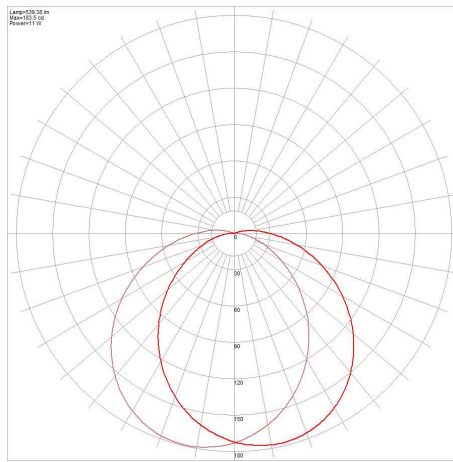

DIMENSIONS

Product Height	90 mm
Product Length	
AT3016/BLK/OH/CW AT3016/WH/OH/CW	330 mm
AT3016/BLK/RD/CW AT3016/WH/RD/CW	300 mm
Product Width	
AT3016/BLK/OH/CW AT3016/WH/OH/CW	230 mm
AT3016/BLK/RD/CW AT3016/WH/RD/CW	300 mm
Product Diameter	300 mm

Line Drawings

AT3016_OH

AT3016_RD

Photometrics

AT3016/WH/OH/CW

AT3016/WH/OH/CW/EYELID

AT3016/WH/RD/CW/EYELID

AT3016/WH/RD/CW