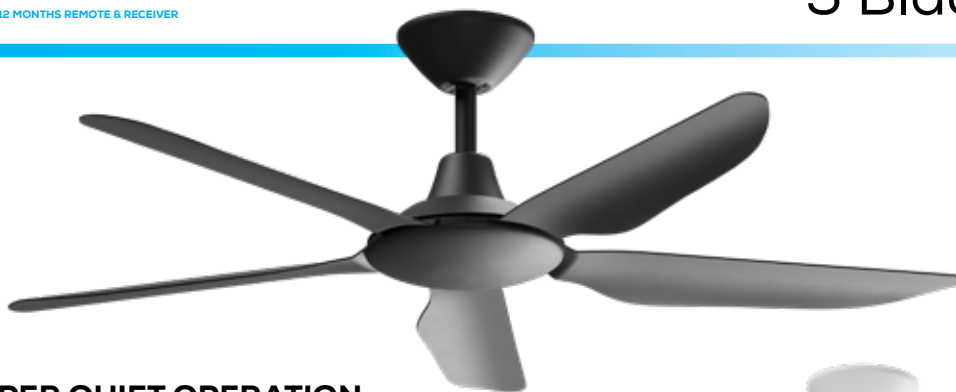

Matt Black With Light

Specifications

Model Name	Storm
Model Numbers	STO-548-WH STO-548-BK STO-548-WH-LIGHT STO-548-BK-LIGHT
Colours Available	White and Matt Black
Warranty	6 Years (3 Years In-Home, 3 Year Parts Only, 12 Month Remote and Receiver)
Diameter	1220mm (48")
Ceiling to Blades	247.7mm with light 265.2mm without light
Material	ABS - Non Corrosive Plastic
Blade Pitch	14°
Raked Ceiling Compatibility	Maximum 38° (with accessory)
Installation Locations	Indoor/Outdoor Undercover
Motor Type	DC
Light Kit	18W CCT 3000K / 4000K / 6000K 1443lm / 2370lm / 2123lm
Weight	6.9 kg with light 6.2 kg without light

Shipping

Package Dimensions	605mm x 290mm x 320mm
Package Weight	6.7 kg with light 7.3 kg without light

**6 YEAR
WARRANTY**

3 YEARS IN HOME
12 MONTHS REMOTE & RECEIVER

STORM

5 Blade 52" 1340mm

Premium
ABS
Construction
100%
RUST FREE

WHISPER QUIET OPERATION

Modern efficient design

ENERGY SAVING DC MOTOR

75% less energy than an AC fan

6 SPEED REMOTE

Timer function and summer/winter mode

14,928m³/hr AIRFLOW

40% more airflow than a standard fan