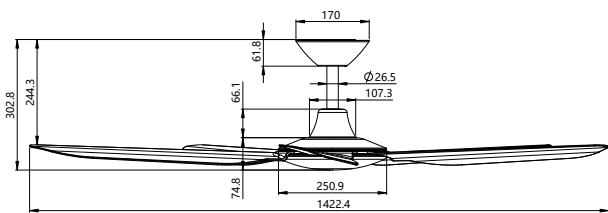

**16,003m³/hr
AIRFLOW**

Covered Use
INDOOR +
OUTDOOR
USAGE

TIMER

Airflow Specifications

SPEED	1	2	3	4	5	6
TBA	TBA	TBA	TBA	TBA	TBA	TBA
Power						26W
Airflow						16,003 m ³ /hr
RPM						198 RPM

Dimensions

Without LED Light