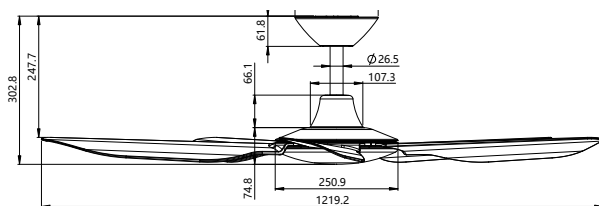

Dimensions

Without LED Light