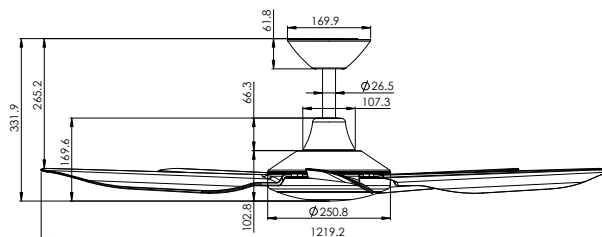

TIMER

Airflow Specifications

SPEED 1	TBA	TBA	83 RPM
SPEED 2			
SPEED 3			
SPEED 4			
SPEED 5			
SPEED 6	26W	12,774 m ³ /hr	198 RPM

Dimensions

Without LED Light

With LED Light

Includes

- 1 x Ceiling Fan (With or Without CCT LED Light)
- 1 x Remote Control
- 1 x Instruction Manual
- 1 x Hardware Pack