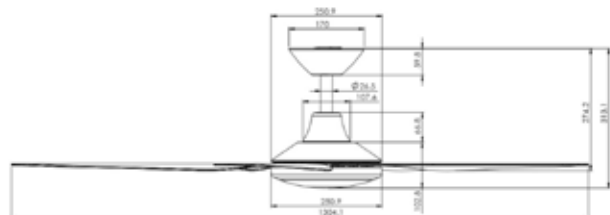

With LED Light

Includes

- 1 x Ceiling Fan (With or Without CCT LED Light)
- 1 x Remote Control
- 1 x Instruction Manual
- 1 x Hardware Pack

Available Extras

- 900mm Extension Rod
- DC Wall Controller
- Raked Ceiling Kit