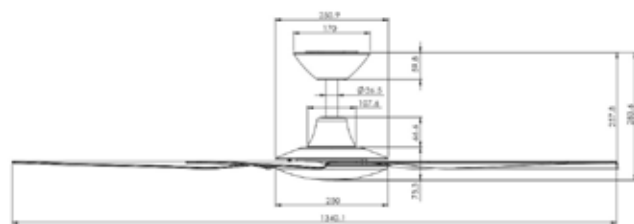

Dimensions

Without LED Light