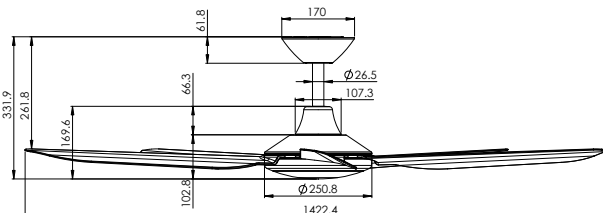

**16,003m³/hr
AIRFLOW**

Covered Use
INDOOR +
OUTDOOR
USAGE

TIMER

Airflow Specifications

SPEED	1	2	3	4	5	6
TBA	TBA	TBA	TBA	TBA	TBA	TBA
Power						26W
Airflow						16,003 m ³ /hr
RPM						198 RPM

Dimensions

Without LED Light