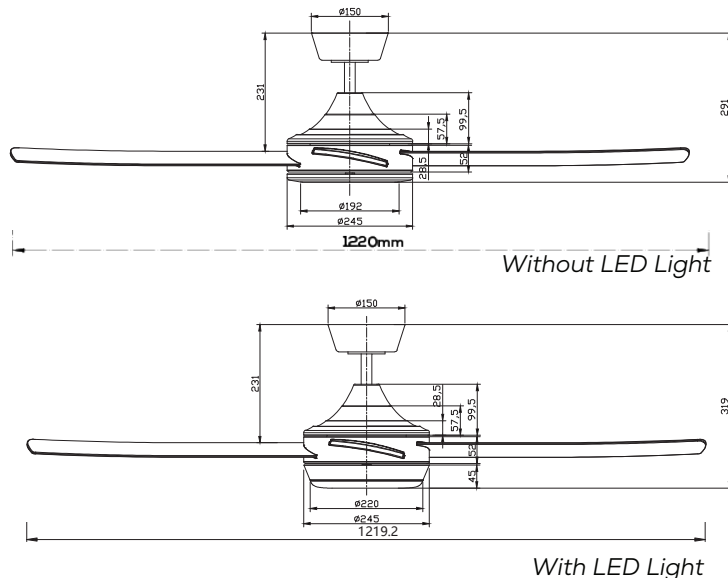

Dimensions