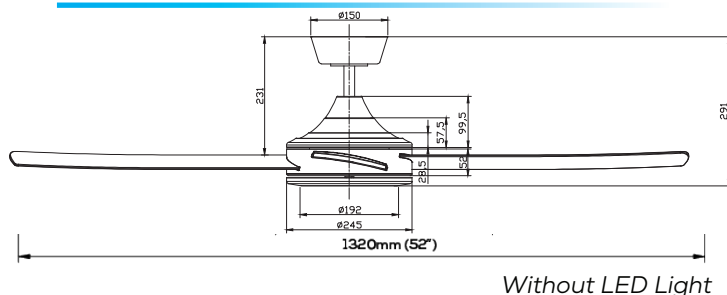

Dimensions