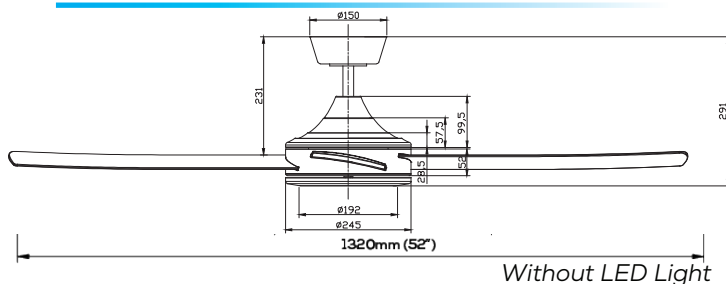

**Dimensions**

**Includes**

- 1 x Ceiling Fan (With or Without CCT LED Light)
- 1 x Remote Control
- 1 x Instruction Manual
- 1 x Hardware Pack
- 1 x Hangsure Canopy Bracket

**Available Extras**

- 900mm Extension Rod
- Raked Ceiling Kit