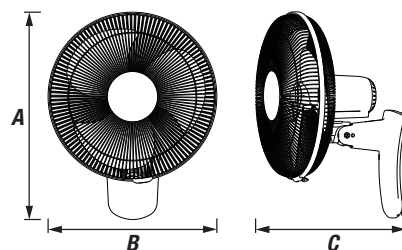

# Zephyr II

40CM WALL COOLING FAN

- Wall mounted
- Three speed function
- Oscillating and tilt adjustable head helps cool the whole room
- AC Plug and lead makes installing easy
- 0.5hr-7.5hr Timer (Remote model only)
- Wind/Breeze/Sleep Mode (Remote model only)

### DIMENSIONS

Model	A	B	C
ZEP40PC/R	530mm	450mm	350mm

### MOTOR

**Type:** Sleeve bearing  
**Wattage:** 65 watts