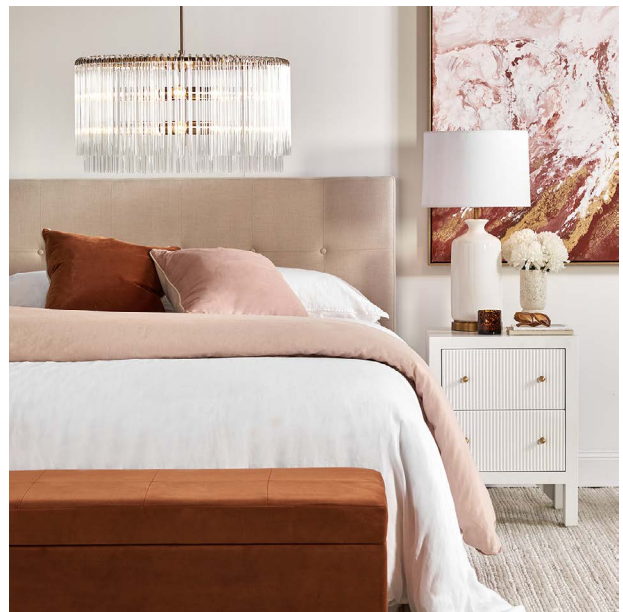

ZARA PENDANT - ROUND BRASS

20549

Art Deco grandeur is evident in the delicate elegance of our Zara Pendant collection. Hand-made glass rods drape effortlessly over a plated brass frame, hanging in modest harmony. The Zara pendant exudes exceptional class, providing a dramatic play of light and softly diffused glow.

Specifications

Some Assembly Required | 11.00 kg
66cm Dia x 35cm H
Rod Length: 84cm
Ceiling Cup: 12cm Dia x 2.5cm H
6 x E27 - Edison Screw - max 25w - Smart Bulb Compatible
(bulb/s not included)
1 Year Statutory Warranty

Dust Regularly

ZARA RANGE

Harmonious Glow

**ZARA PENDANT
- ROUND BRASS**
66cm Dia x 35cm H

**ZARA PENDANT
- ROUND BLACK**
66cm Dia x 35cm H

ZARA TABLE LAMP
25cm Dia x 67cm H

**ZARA PENDANT
- LONG BRASS**
25cm Dia x 66cm H