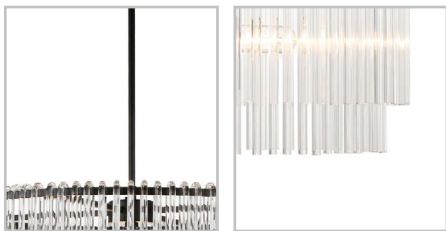

ZARA PENDANT - ROUND BRASS

20549

Art Deco grandeur is evident in the delicate elegance of our Zara Pendant collection. Hand-made glass rods drape effortlessly over a plated brass frame, hanging in modest harmony. The Zara pendant exudes exceptional class, providing a dramatic play of light and softly diffused glow.

Dust Regularly

ZARA RANGE

Harmonious Glow

**ZARA PENDANT
- ROUND BRASS**
66cm Dia x 35cm H

**ZARA PENDANT
- ROUND BLACK**
66cm Dia x 35cm H

ZARA TABLE LAMP
25cm Dia x 67cm H

**ZARA PENDANT
- LONG BRASS**
25cm Dia x 66cm H

**ZARA PENDANT
- LONG BLACK**
25cm Dia x 66cm H

ZARA TABLE LAMP
28cm Dia x 170cm H

**ZARA PENDANT
- 3 TIER BRASS**
60cm Dia x 80cm H

**ZARA PENDANT
- 3 TIER BLACK**
60cm Dia x 80cm H

**ZARA PENDANT
- PETITE ANTIQUE BRASS**
24cm Dia x 54cm H

ZARA PENDANT - ROUND BLACK

20705

Art Deco grandeur is evident in the delicate elegance of our Zara Pendant collection. Hand-made glass rods drape effortlessly over a powder coated black frame, hanging in modest harmony. The Zara pendant exudes exceptional style, providing a dramatic play of light and softly diffused glow.