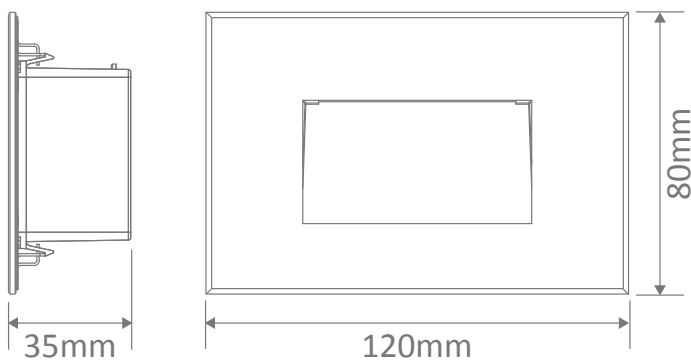

ZONE-4 LED Wall light

Description

The Zone series of LED Step Lights features a high quality injection moulded polycarbonate frame available in 3 sizes and 2 colour temperatures Warm White and Cool White. Featuring a solid tempered glass fascia, the Zone series will provide excellent downward illumination for your home ideal for lighting up stairwells, corridors and pathways. With the additional benefit of being IP65, this product can be used for both indoor and outdoor applications to provide the perfect look to your contemporary home or commercial application for many years to come, all backed by our Domus Lighting 3 year replacement warranty for peace of mind.

Specification Features

Input Voltage:	240V AC
Power (W):	4W
IP rating (IP):	IP65
Lumens (lm):	Warm White 3000K - 160lm White 5000K - 180lm
LED type:	SMD
CCT:	3000K - 5000K
CRI:	≥80
Dimmable:	No
Lifespan (hrs):	50,000hrs
Cutout:	114mm x Ø68mm

Diagrams / Additional

Cutout: 114mm x 68mm

Item No.	Variant	Colour Temperature
ZONE-4	19722	3000K
	19723	5000K