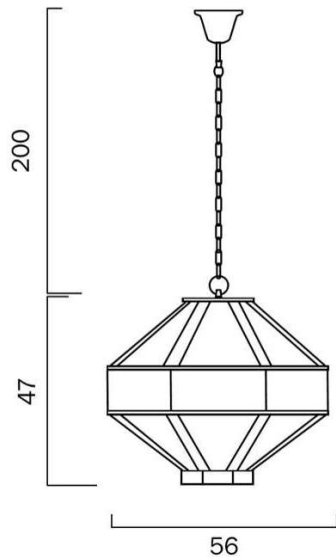

Barcode

GTIN 9329501046234

Image -dimensions

Globe Type Recommended

Label	Color Temperature	Thumbnail	GTIN
G A608E27CL