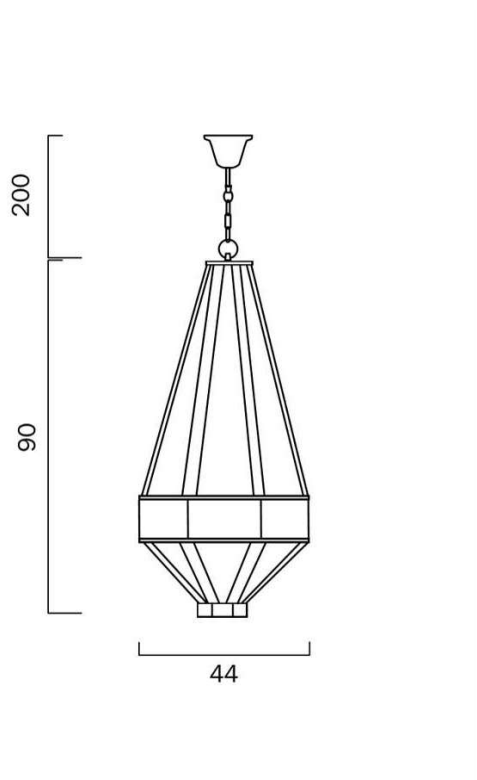

Installation Required	Yes (by Licensed Electrician only)
Care Instructions	Do not use strong liquid cleaners,Wipe clean with a dry cloth
Replacement Warranty	*3 Years

Barcode

GTIN 9329501046241

Image -dimensions

Globe Type Recommended

Label	Color Temperature	Thumbnail	GTIN
G A608E27CL