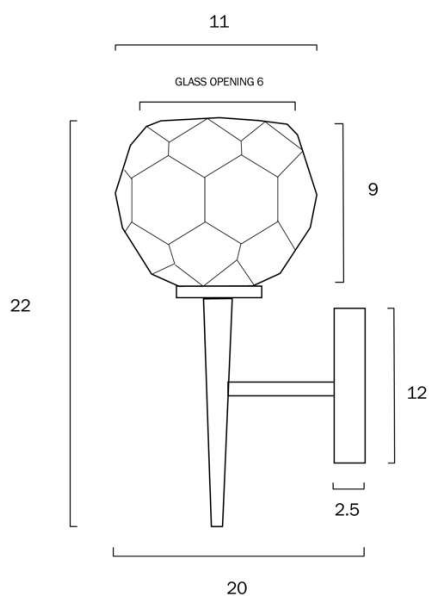

Globe / Light Source included	Yes
Color Temperature	Warm White
Color Kelvin	3000k
Color Rendering	>80
Dimmable	No
Electrical Protection	CLASS I - HIGH VOLTAGE, EARTH REQUIRED
IP rating	IP20
Lead and Plug	No
Approvals	RCM
Assembly Required	Yes
Box Contents	Basic mounting screws,Instruction
Installation Required	Yes (by Licensed Electrician only)
Care Instructions	Do not use strong liquid cleaners,Wipe clean with a dry cloth
Replacement Warranty	*3 Years

Barcode

GTIN 9329501057650

Image -dimensions