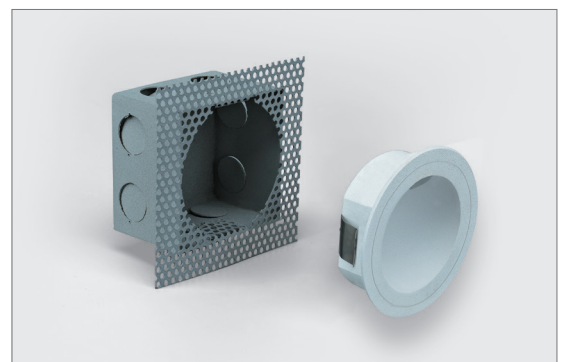

### Description

The YOU-3-RND is a mini round recessed LED light that can be applicable for both interior and exterior situations. The YOU-3-RND has been rated at IP65 and as such is resistant to all weather conditions.

YOU-3-RND is constructed from die-cast aluminium and includes a tempered glass lens. Behind this lens sits an energy saving 3W COB LED chip, capable of providing a nice even flow of light on low-level surfaces and pathways.

### Diagrams / Additional

Depth without recessed box: (D) 46mm  
Cutout without recessed box: (Ø) 70mm

Cutout with recessed box

Item No.	Variant		Colour Temperature
	Wht	Blk	
YOU-3-RND	19985	19989	3000K
	19986	19990	5000K

### Description

The YOU-3-SQR is a mini square recessed LED light that can be applicable for both interior and exterior situations. The YOU-3-SQR has been rated at IP65 and as such is resistant to all weather conditions.