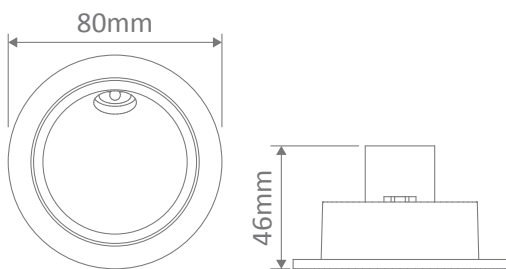

### Specification Features

Input Voltage:	240V AC
Power (W):	3W
IP rating (IP):	65
Lumens (lm):	Warm White 3000K - 200lm White 5000K - 220lm
LED type:	COB
CCT:	3000K - 5000K
CRI:	≥80
Dimmable:	No
Lifespan (hrs):	50,000hrs
Cutout without recessed box:	(Ø)70mm
Cutout with recessed box:	(L)73.5mmx(W)73.5mm

### Diagrams / Additional

Depth without recessed box: (D) 46mm  
Cutout without recessed box: (Ø) 70mm

Cutout with recessed box

Item No.	Variant		Colour Temperature
	Wht	Blk	
YOU-3-RND	19985	19989	3000K
	19986	19990	5000K

### Diagrams / Additional

Depth without recessed box: (D) 46mm  
Cutout without recessed box: (∅) 70mm

Cutout with recessed box

Item No.	Variant		Colour Temperature
	Wht	Blk	
YOU-3-SQR	19987	19991	3000K
	19988	19992	5000K