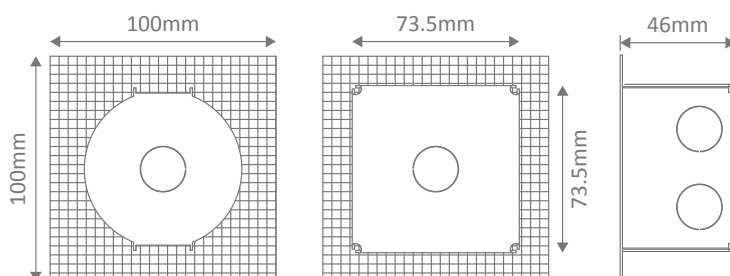

### Diagrams / Additional

Depth without recessed box: (D) 46mm  
Cutout without recessed box: (∅) 70mm

Cutout with recessed box

Item No.	Variant		Colour Temperature
	Wht	Blk	
YOU-3-SQR	19987	19991	3000K
	19988	19992	5000K