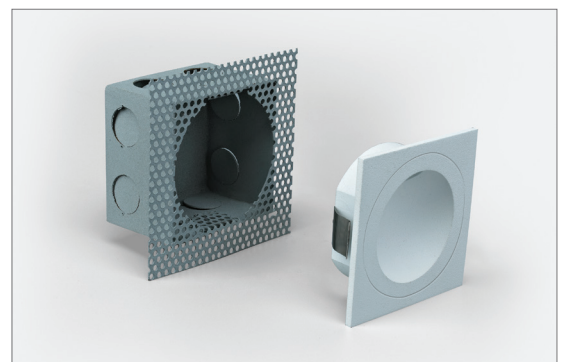

### Description

The YOU-3-RND is a mini round recessed LED light that can be applicable for both interior and exterior situations. The YOU-3-RND has been rated at IP65 and as such is resistant to all weather conditions.

YOU-3-RND is constructed from die-cast aluminium and includes a tempered glass lens. Behind this lens sits an energy saving 3W COB LED chip, capable of providing a nice even flow of light on low-level surfaces and pathways.

YOU-3-SQR is constructed from die-cast aluminium and includes a tempered glass lens. Behind this lens sits an energy saving 3W COB LED chip, capable of providing a nice even flow of light on low-level surfaces and pathways.

### Diagrams / Additional

Depth without recessed box: (D) 46mm  
Cutout without recessed box: (∅) 70mm

Cutout with recessed box

Item No.	Variant		Colour Temperature
	Wht	Blk	
YOU-3-SQR	19987	19991	3000K
	19988	19992	5000K