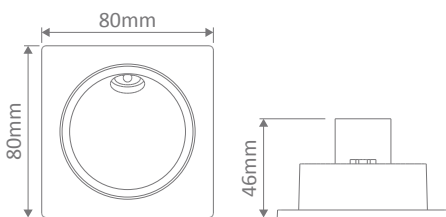

### Diagrams / Additional

Depth without recessed box: (D) 46mm  
Cutout without recessed box: (∅) 70mm

Cutout with recessed box

Item No.	Variant		Colour Temperature
	Wht	Blk	
YOU-3-SQR	19987	19991	3000K
	19988	19992	5000K