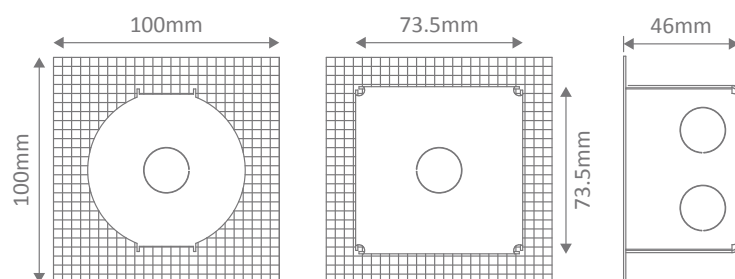

### Diagrams / Additional

Depth without recessed box: (D) 46mm  
Cutout without recessed box: (Ø) 70mm

Cutout with recessed box

Item No.	Variant		Colour Temperature
	Wht	Blk	
YOU-3-RND	19985	19989	3000K
	19986	19990	5000K

### Diagrams / Additional

Depth without recessed box: (D) 46mm  
Cutout without recessed box: (∅) 70mm

Cutout with recessed box

Item No.	Variant		Colour Temperature
	Wht	Blk	
YOU-3-SQR	19987	19991	3000K
	19988	19992	5000K