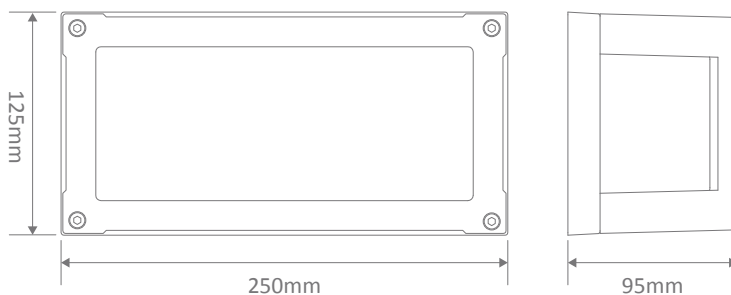

Diagrams / Additional

Item No.	Variant	Colour
YORK-7-DGR	19644	3000K
	19645	5000K
YORK-7-WHT	19646	3000K
	19647	5000K
YORK-7-BLK	19648	3000K
	19649	5000K